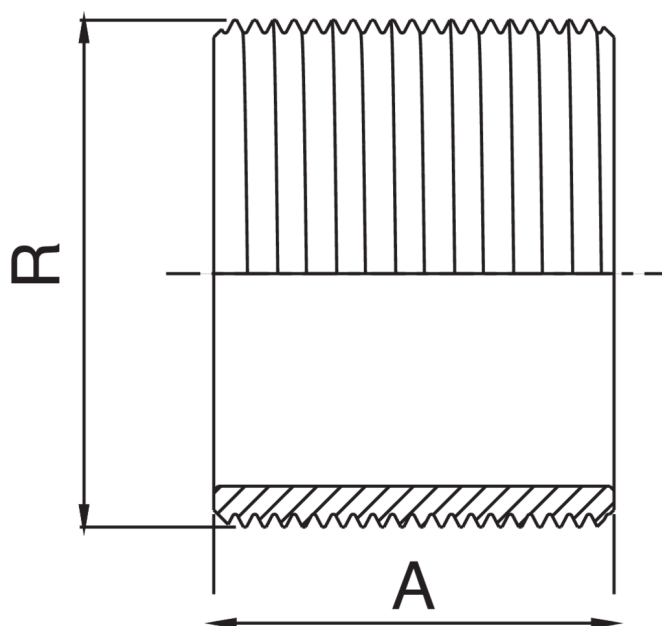

## RB3531

Vite filettata maschio.

### Specifiche tecniche

R	BAG	MASTER BOX	CODICE	A
1/2"	10	150	RB3531A12000000	22
3/4"	10	200	RB3531A34000000	26
1"	10	100	RB3531B01000000	33
1"1/4	10	100	RB3531B14000000	37
1"1/2	5	50	RB3531B12000000	42
2"	5	30	RB3531C02000000	47