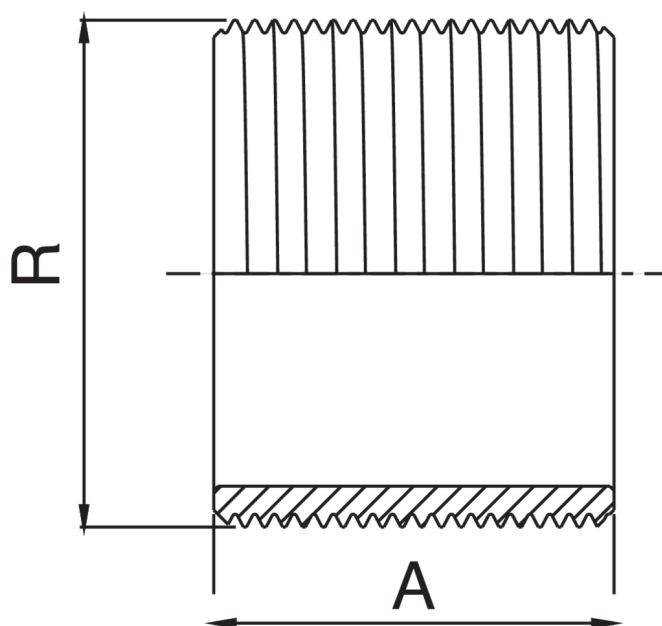

RB3531

Vite filettata maschio.

Specifiche tecniche

R	BAG	MASTER BOX	CODICE	A
1/2"	10	150	RB3531A12000000	22
3/4"	10	200	RB3531A34000000	26
1"	10	100	RB3531B01000000	33
1"1/4	10	100	RB3531B14000000	37
1"1/2	5	50	RB3531B12000000	42
2"	5	30	RB3531C02000000	47