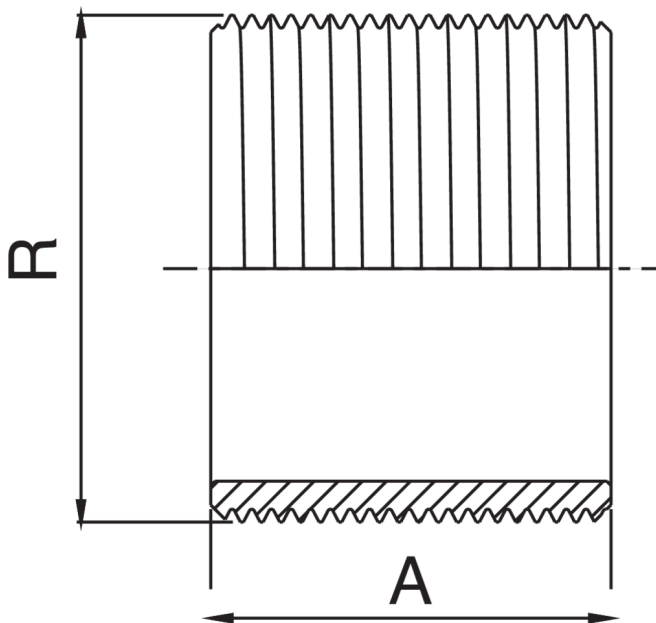

RB3531

Vite filettata maschio.

Specifiche tecniche

R	BAG	MASTER BOX	CODICE	A
1/2"	10	150	RB3531A12000000	22
3/4"	10	200	RB3531A34000000	26
1"	10	100	RB3531B01000000	33
1"1/4	10	100	RB3531B14000000	37
1"1/2	5	50	RB3531B12000000	42
2"	5	30	RB3531C02000000	47