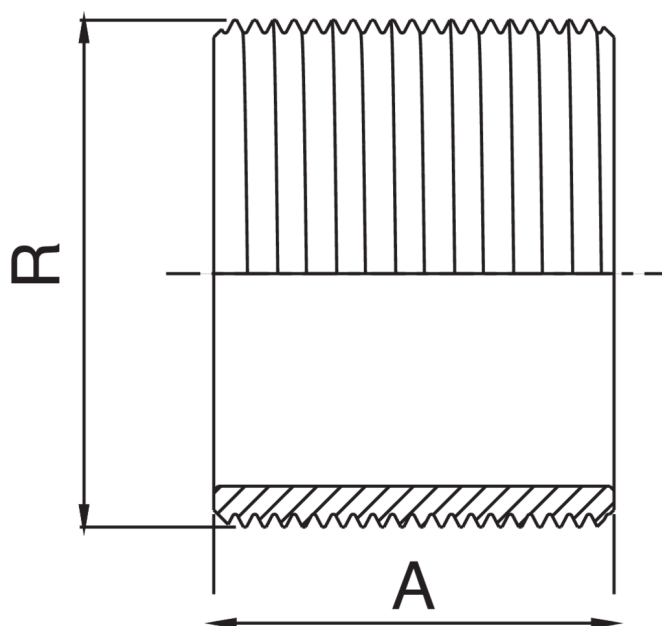

RB3531

Vite filettata maschio.

Specifiche tecniche

| R | BAG | MASTER BOX | CODICE | A |
|-------|-----|------------|-----------------|----|
| 1/2" | 10 | 150 | RB3531A12000000 | 22 |
| 3/4" | 10 | 200 | RB3531A34000000 | 26 |
| 1" | 10 | 100 | RB3531B01000000 | 33 |
| 1"1/4 | 10 | 100 | RB3531B14000000 | 37 |
| 1"1/2 | 5 | 50 | RB3531B12000000 | 42 |
| 2" | 5 | 30 | RB3531C02000000 | 47 |