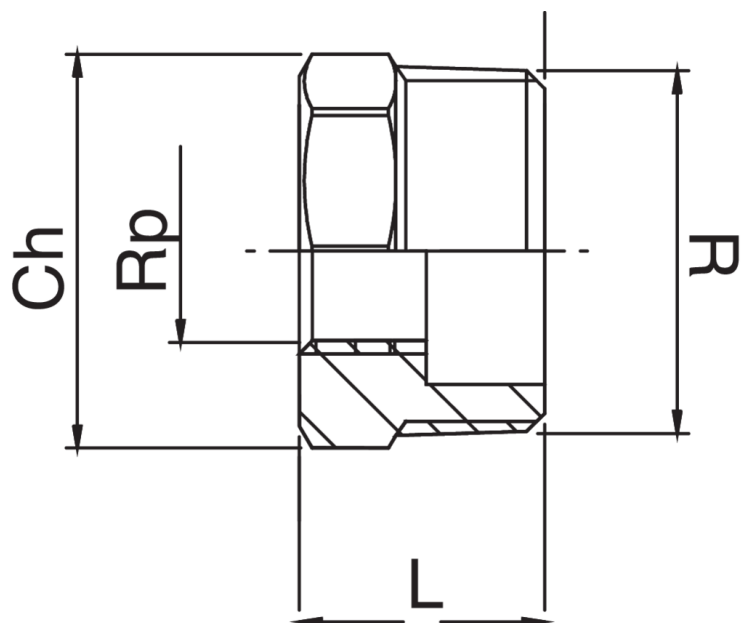

RB3241

Manicotto di riduzione maschio-femmina.

Specifiche tecniche

R X RP	BAG	MASTER BOX	CODICE	CH	L
3/8" x 1/4"	10	200	RB3241A38A14000	17	16
1/2" x 1/4"	10	400	RB3241A12A14000	21	18
1/2" x 3/8"	10	400	RB3241A12A38000	21	18
3/4" x 3/8"	10	200	RB3241A34A38000	27	21
3/4" x 1/2"	10	200	RB3241A34A12000	27	21
1" x 3/8"	10	100	RB3241B01A38000	34	25
1" x 1/2"	10	150	RB3241B01A12000	34	25
1" x 3/4"	10	150	RB3241B01A34000	34	25
1"1/4 x 3/4"	5	70	RB3241B14A34000	42	28
1"1/4 x 1"	5	60	RB3241B14B01000	42	28
1"1/2 x 3/4"	5	50	RB3241B12A34000	48	30
1"1/2 x 1"	5	50	RB3241B12B01000	48	30
1"1/2 x 1"1/4	5	70	RB3241B12B14000	48	30
2" x 1"1/4	5	30	RB3241C02B14000	60	37
2" x 1"1/2	5	20	RB3241C02B12000	60	37
2"1/2 x 2"	1	100	RB3241C12C02000	76	41