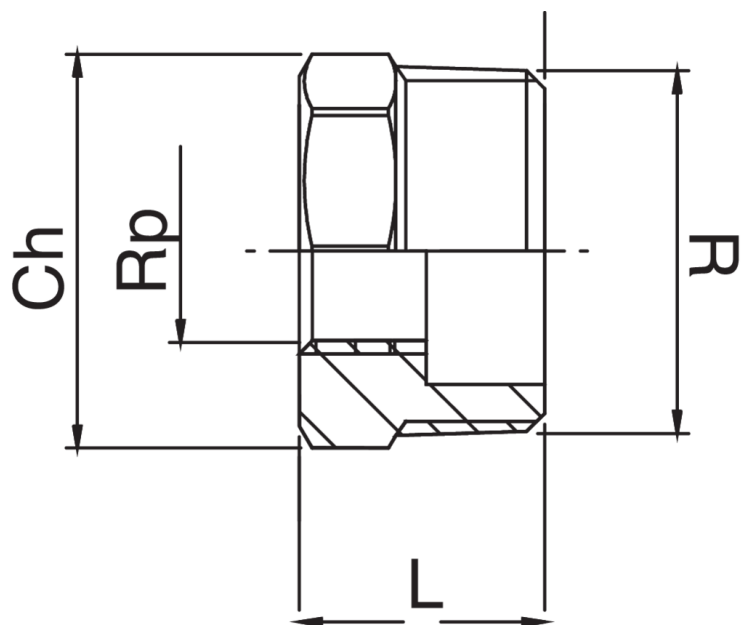

RB3241

Manicotto di riduzione maschio-femmina.

Specifiche tecniche

R X RP	BAG	MASTER BOX	CODICE	CH	L
3/8" x 1/4"	10	200	RB3241A38A14000	17	16
1/2" x 1/4"	10	400	RB3241A12A14000	21	18
1/2" x 3/8"	10	400	RB3241A12A38000	21	18
3/4" x 3/8"	10	200	RB3241A34A38000	27	21
3/4" x 1/2"	10	200	RB3241A34A12000	27	21
1" x 3/8"	10	100	RB3241B01A38000	34	25
1" x 1/2"	10	150	RB3241B01A12000	34	25
1" x 3/4"	10	150	RB3241B01A34000	34	25
1"1/4 x 3/4"	5	70	RB3241B14A34000	42	28
1"1/4 x 1"	5	60	RB3241B14B01000	42	28
1"1/2 x 3/4"	5	50	RB3241B12A34000	48	30
1"1/2 x 1"	5	50	RB3241B12B01000	48	30
1"1/2 x 1"1/4	5	70	RB3241B12B14000	48	30
2" x 1"1/4	5	30	RB3241C02B14000	60	37
2" x 1"1/2	5	20	RB3241C02B12000	60	37
2"1/2 x 2"	1	100	RB3241C12C02000	76	41