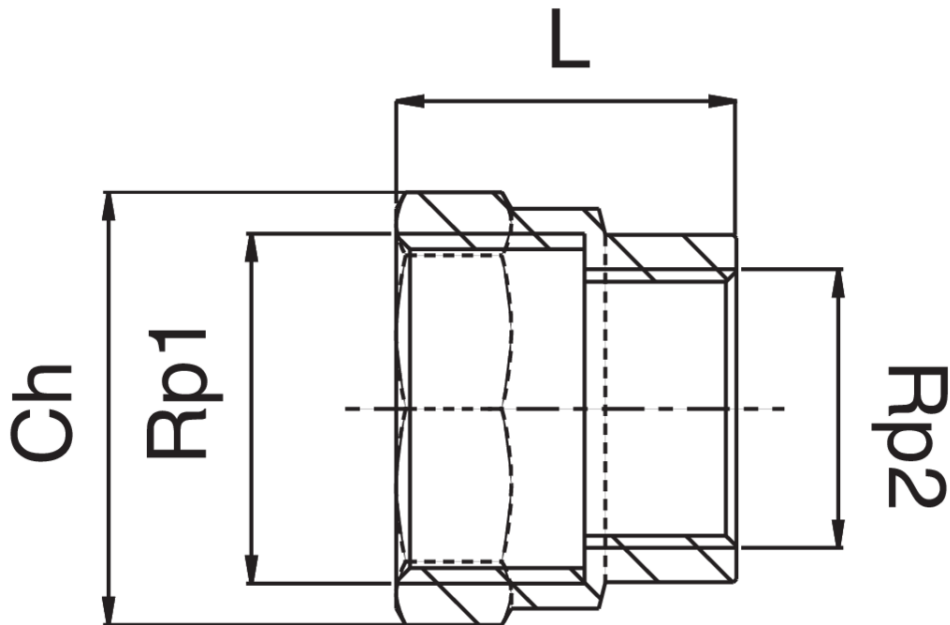

## RB3240

Manicotto di riduzione filettato femmina.

### Specifiche tecniche

RP1 X RP2	BAG	MASTER BOX	CODICE	CH	L
3/8" x 1/4"	10	300	RB3240A38A14000	21	21
1/2" x 1/4"	10	200	RB3240A12A14000	25	23
1/2" x 3/8"	10	250	RB3240A12A38000	25	23
3/4" x 3/8"	10	150	RB3240A34A38000	31	24
3/4" x 1/2"	10	150	RB3240A34A12000	31	26
1" x 1/2"	10	100	RB3240B01A12000	38	28
1" x 3/4"	10	100	RB3240B01A34000	38	29
1" 1/4 x 3/4"	5	40	RB3240B14A34000	48	29
1" 1/4 x 1"	5	50	RB3240B14B01000	48	32
1" 1/2 x 3/4"	5	50	RB3240B12A34000	55	32
1" 1/2 x 1"	5	50	RB3240B12B01000	55	35
1" 1/2 x 1" 1/4	5	40	RB3240B12B14000	55	37
2" x 1" 1/4	1	20	RB3240C02B14000	68	39
2" x 1" 1/2	1	20	RB3240C02B12000	68	40
2" 1/2 x 2"	1	100	RB3240C12C02000	84	60