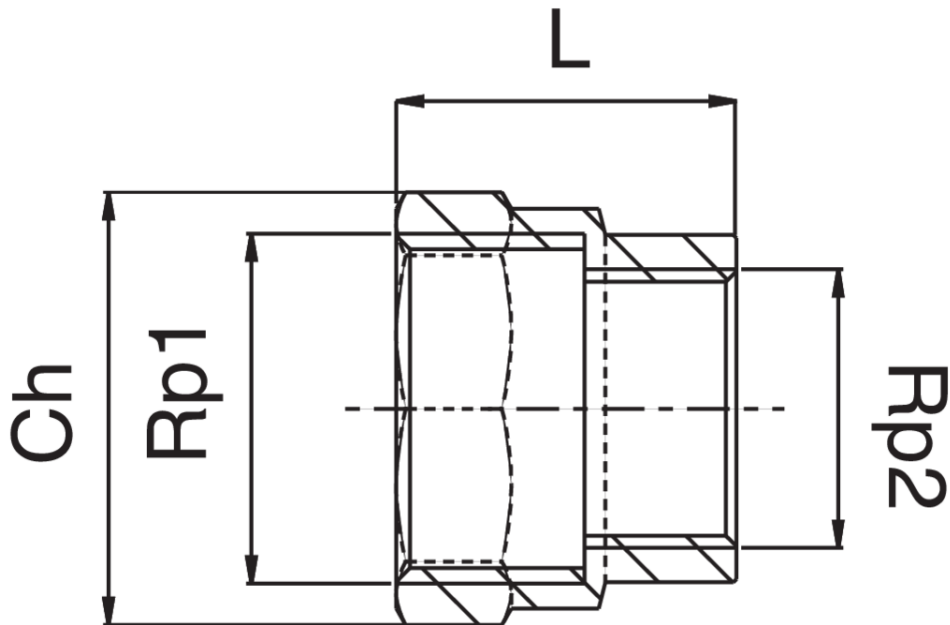

RB3240

Manicotto di riduzione filettato femmina.

Specifiche tecniche

RP1 X RP2	BAG	MASTER BOX	CODICE	CH	L
3/8" x 1/4"	10	300	RB3240A38A14000	21	21
1/2" x 1/4"	10	200	RB3240A12A14000	25	23
1/2" x 3/8"	10	250	RB3240A12A38000	25	23
3/4" x 3/8"	10	150	RB3240A34A38000	31	24
3/4" x 1/2"	10	150	RB3240A34A12000	31	26
1" x 1/2"	10	100	RB3240B01A12000	38	28
1" x 3/4"	10	100	RB3240B01A34000	38	29
1" 1/4 x 3/4"	5	40	RB3240B14A34000	48	29
1" 1/4 x 1"	5	50	RB3240B14B01000	48	32
1" 1/2 x 3/4"	5	50	RB3240B12A34000	55	32
1" 1/2 x 1"	5	50	RB3240B12B01000	55	35
1" 1/2 x 1" 1/4	5	40	RB3240B12B14000	55	37
2" x 1" 1/4	1	20	RB3240C02B14000	68	39
2" x 1" 1/2	1	20	RB3240C02B12000	68	40
2" 1/2 x 2"	1	100	RB3240C12C02000	84	60