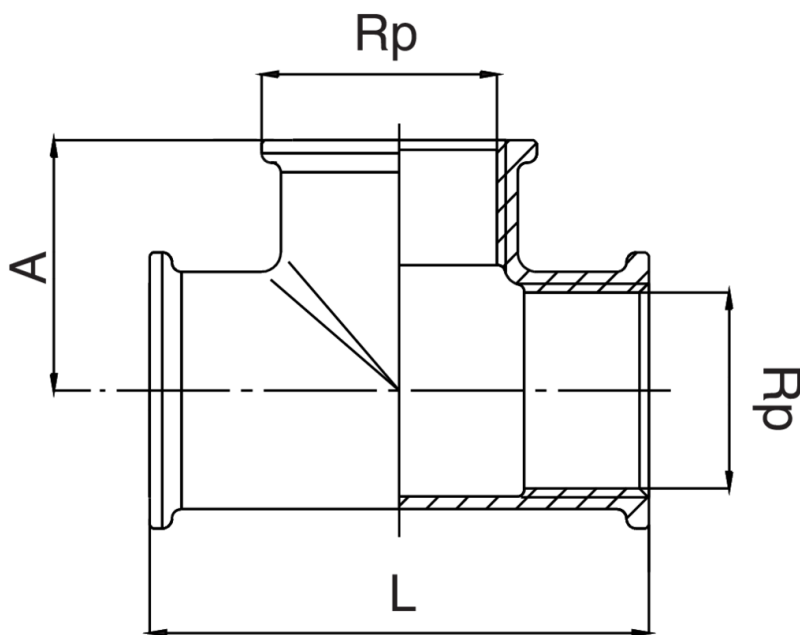

## RB3130

Raccordo a T filettato femmina.

### Specifiche tecniche

RP	BAG	MASTER BOX	CODICE	A	L
1/4"	10	200	RB3130A14A14A14	20	40
3/8"	10	100	RB3130A38A38A38	20	40
1/2"	10	80	RB3130A12A12A12	23	46
3/4"	5	40	RB3130A34A34A34	30	60
1"	5	25	RB3130B01B01B01	36	72
1"1/4	5	20	RB3130B14B14B14	45	90
1"1/2	1	10	RB3130B12B12B12	49	98
2"	1	8	RB3130C02C02C02	57	114