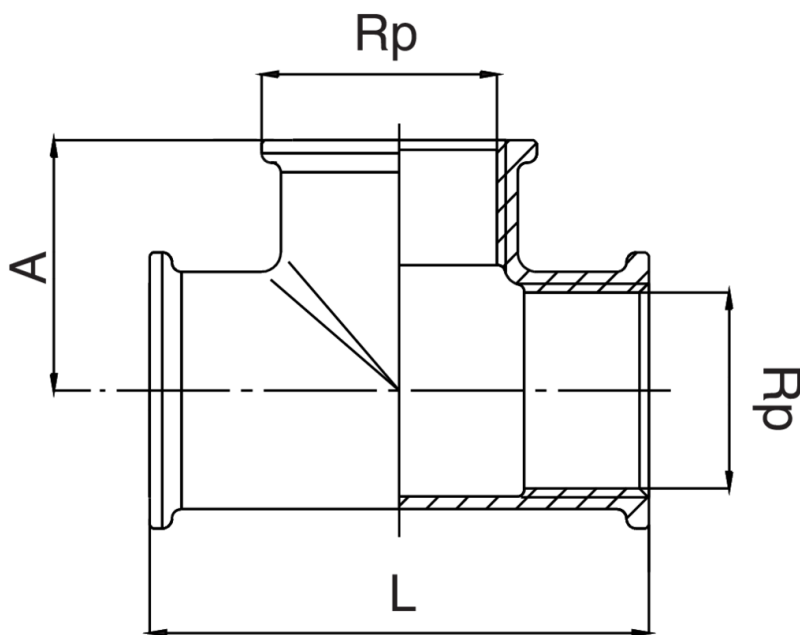

RB3130

Raccordo a T filettato femmina.

Specifiche tecniche

RP	BAG	MASTER BOX	CODICE	A	L
1/4"	10	200	RB3130A14A14A14	20	40
3/8"	10	100	RB3130A38A38A38	20	40
1/2"	10	80	RB3130A12A12A12	23	46
3/4"	5	40	RB3130A34A34A34	30	60
1"	5	25	RB3130B01B01B01	36	72
1"1/4	5	20	RB3130B14B14B14	45	90
1"1/2	1	10	RB3130B12B12B12	49	98
2"	1	8	RB3130C02C02C02	57	114