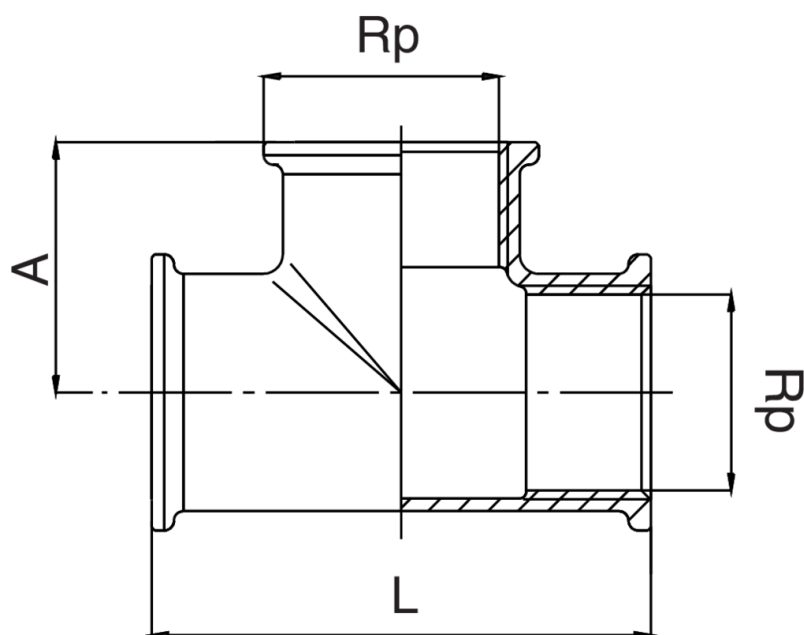

## RB3130

Raccordo a T filettato femmina.

### Specifiche tecniche

RP	BAG	MASTER BOX	CODICE	A	L
1/4"	10	200	RB3130A14A14A14	20	40
3/8"	10	100	RB3130A38A38A38	20	40
1/2"	10	80	RB3130A12A12A12	23	46
3/4"	5	40	RB3130A34A34A34	30	60
1"	5	25	RB3130B01B01B01	36	72
1"1/4	5	20	RB3130B14B14B14	45	90
1"1/2	1	10	RB3130B12B12B12	49	98
2"	1	8	RB3130C02C02C02	57	114