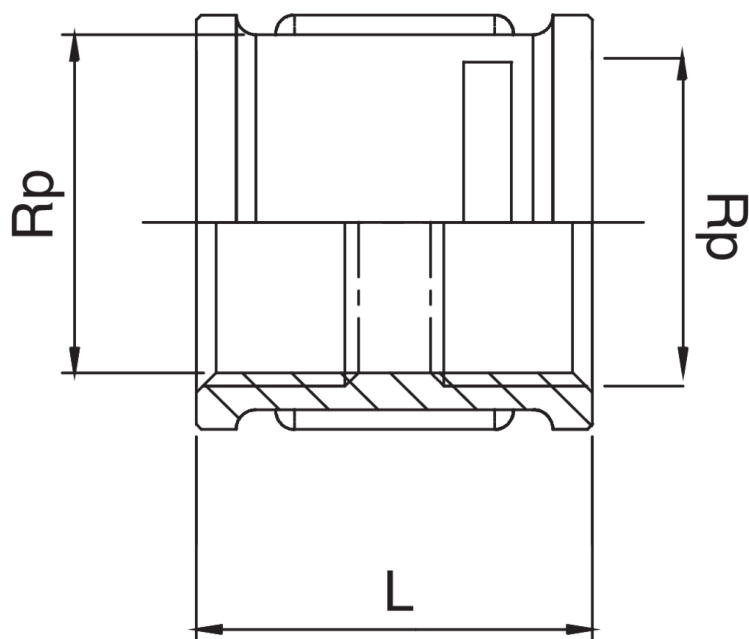

RB3270

Manicotto filettato femmina.

Specifiche tecniche

| RP | BAG | MASTER BOX | CODICE | L |
|-------|-----|------------|-----------------|----|
| 3/8" | 10 | 250 | RB3270A38A38000 | 26 |
| 1/2" | 10 | 150 | RB3270A12A12000 | 28 |
| 3/4" | 10 | 100 | RB3270A34A34000 | 31 |
| 1" | 5 | 50 | RB3270B01B01000 | 44 |
| 1"1/4 | 5 | 40 | RB3270B14B14000 | 42 |
| 1"1/2 | 5 | 30 | RB3270B12B12000 | 49 |
| 2" | 5 | 20 | RB3270C02C02000 | 58 |