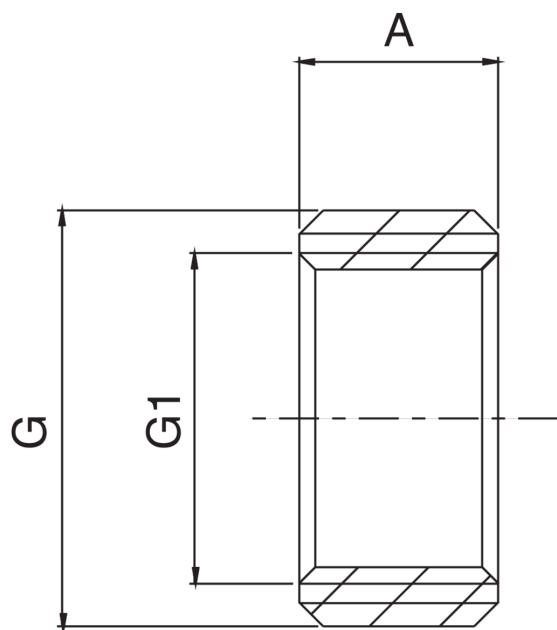

OT5517

Ghiera filettata femmina.

Specifiche tecniche

G X G1	BAG	MASTER BOX	CODICE	A
3/8" x 1/4"	10	200	OT5517A38A14000	10
1/2" x 3/8"	10	500	OT5517A12A38000	10
3/4" x 1/2"	10	500	OT5517A34A12000	10
1" x 3/4"	10	150	OT5517B01A34000	13