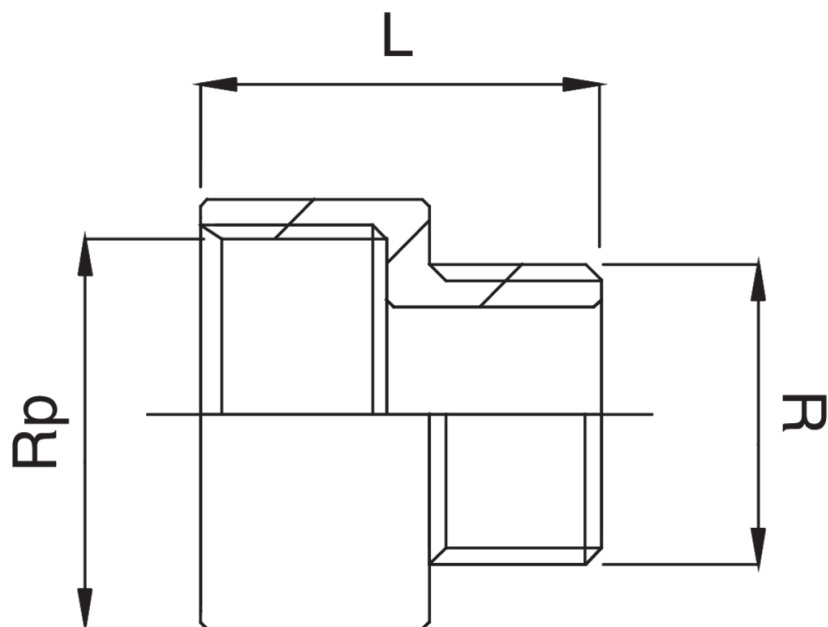

OT5525

Manicotto riduzione filettato maschio-femmina.

Specifiche tecniche

RP X R	BAG	MASTER BOX	CODICE	L
3/8" x 1/4"	10	400	OT5525A38A14000	23
1/2" x 3/8"	10	250	OT5525A12A38000	24
3/4" x 3/8"	10	250	OT5525A34A38000	28
3/4" x 1/2"	10	200	OT5525A34A12000	28
1" x 1/2"	10	100	OT5525B01A12000	30
1" x 3/4"	10	100	OT5525B01A34000	31
1"1/4 x 1"	5	60	OT5525B14B01000	35
1"1/2 x 1"1/4	5	70	OT5525B12B14000	44
2" x 1"1/2	5	50	OT5525B12C02000	55