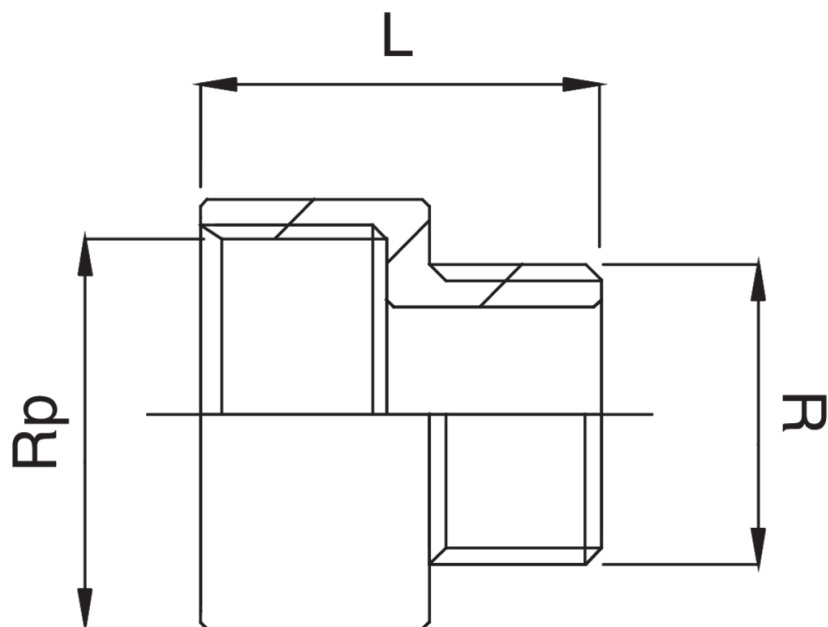

## OT5525

Manicotto riduzione filettato maschio-femmina.

### Specifiche tecniche

RP X R	BAG	MASTER BOX	CODICE	L
3/8" x 1/4"	10	400	OT5525A38A14000	23
1/2" x 3/8"	10	250	OT5525A12A38000	24
3/4" x 3/8"	10	250	OT5525A34A38000	28
3/4" x 1/2"	10	200	OT5525A34A12000	28
1" x 1/2"	10	100	OT5525B01A12000	30
1" x 3/4"	10	100	OT5525B01A34000	31
1"1/4 x 1"	5	60	OT5525B14B01000	35
1"1/2 x 1"1/4	5	70	OT5525B12B14000	44
2" x 1"1/2	5	50	OT5525B12C02000	55