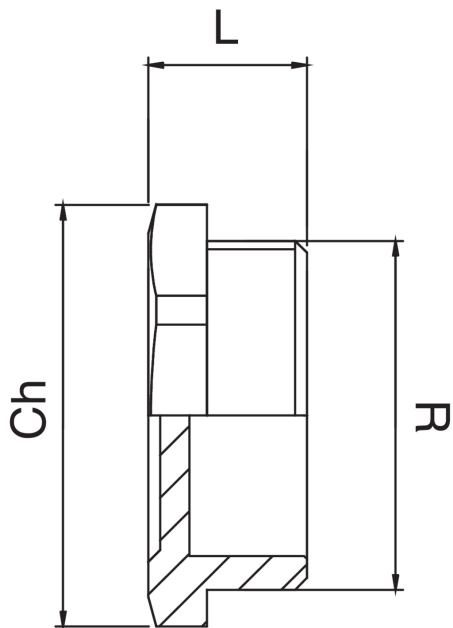

Specifiche tecniche