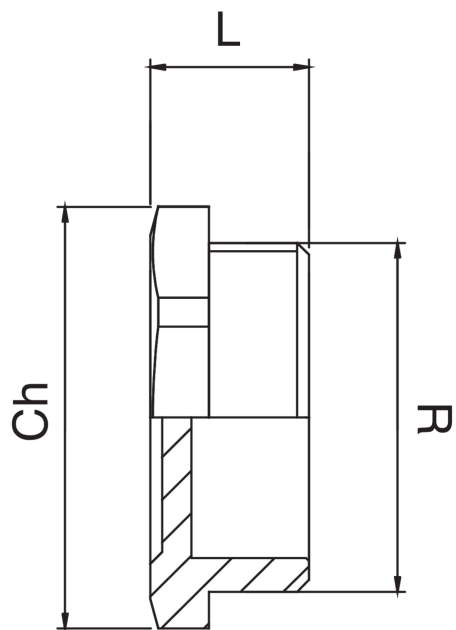

OT5505

Tappo filettato maschio.

Specifiche tecniche

| R | BAG | MASTER BOX | CODICE | L | CH |
|-------|-----|------------|-----------------|------|----|
| 1/4" | 10 | 300 | OT5505A14000000 | 14 | 22 |
| 3/8" | 10 | 500 | OT5505A38000000 | 14 | 19 |
| 1/2" | 10 | 300 | OT5505A12000000 | 14 | 24 |
| 3/4" | 10 | 250 | OT5505A34000000 | 16 | 30 |
| 1" | 10 | 150 | OT5505B01000000 | 17 | 37 |
| 1"1/4 | 10 | 100 | OT5505B14000000 | 19,5 | 46 |
| 1"1/2 | 5 | 70 | OT5505B12000000 | 22 | 52 |
| 2" | 5 | 30 | OT5505C02000000 | 27 | 65 |
| 2"1/2 | 5 | 20 | OT5505C12000000 | 35 | 76 |
| 3" | 1 | 15 | OT5505D03000000 | 55 | 85 |