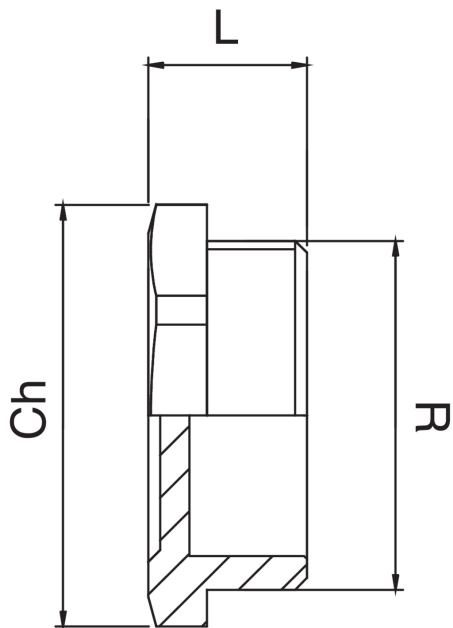

## OT5505

Tappo filettato maschio.

### Specifiche tecniche

R	BAG	MASTER BOX	CODICE	L	CH
1/4"	10	300	OT5505A14000000	14	22
3/8"	10	500	OT5505A38000000	14	19
1/2"	10	300	OT5505A12000000	14	24
3/4"	10	250	OT5505A34000000	16	30
1"	10	150	OT5505B01000000	17	37
1"1/4	10	100	OT5505B14000000	19,5	46
1"1/2	5	70	OT5505B12000000	22	52
2"	5	30	OT5505C02000000	27	65
2"1/2	5	20	OT5505C12000000	35	76
3"	1	15	OT5505D03000000	55	85