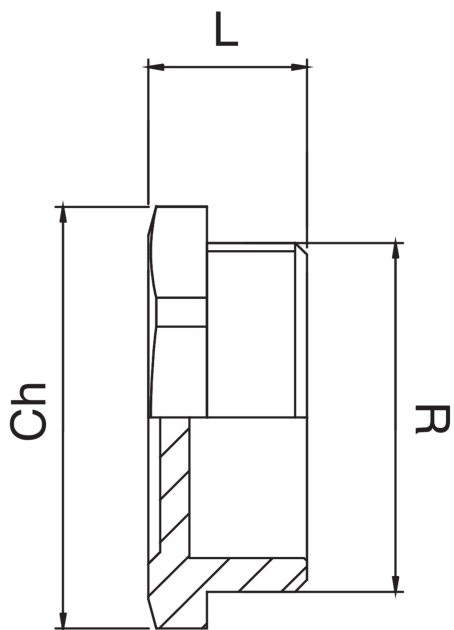

## OT5505

Tappo filettato maschio.

### Specifiche tecniche

R	BAG	MASTER BOX	CODICE	L	CH
1/4"	10	300	OT5505A14000000	14	22
3/8"	10	500	OT5505A38000000	14	19
1/2"	10	300	OT5505A12000000	14	24
3/4"	10	250	OT5505A34000000	16	30
1"	10	150	OT5505B01000000	17	37
1"1/4	10	100	OT5505B14000000	19,5	46
1"1/2	5	70	OT5505B12000000	22	52
2"	5	30	OT5505C02000000	27	65
2"1/2	5	20	OT5505C12000000	35	76
3"	1	15	OT5505D03000000	55	85