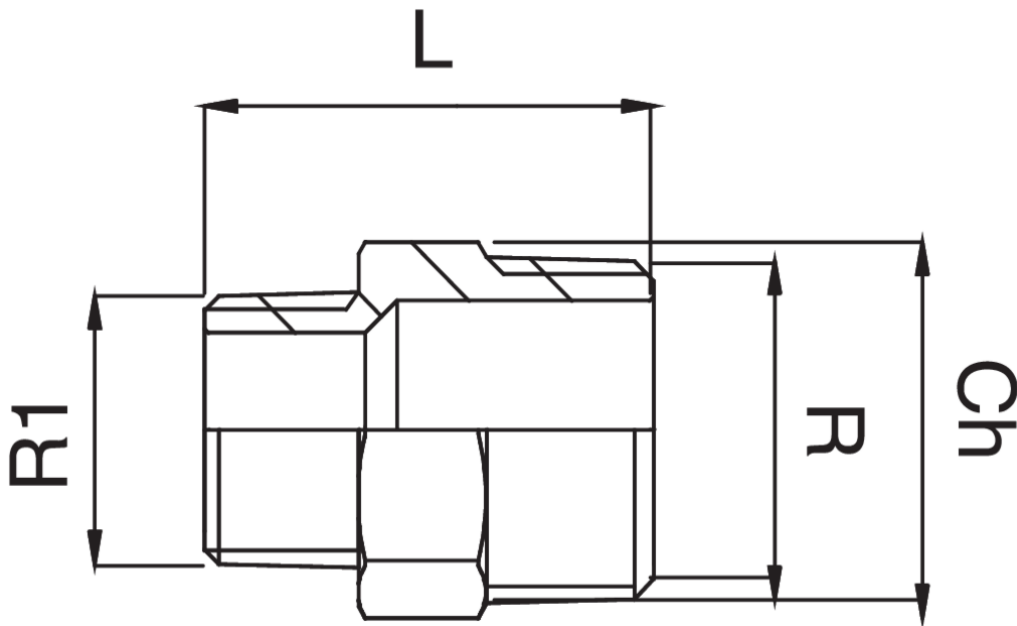

OT5521

Riduzione filettato maschio.

Specifiche tecniche

R X R1	BAG	MASTER BOX	CODICE	L	CH
1/4" x 1/8"	10	100	OT5521A14A18000	22	14
3/8" x 1/4"	10	300	OT5521A38A14000	25	18
1/2" x 1/4"	10	200	OT5521A12A14000	25	19
1/2" x 3/8"	10	300	OT5521A12A38000	25,5	21
3/4" x 1/2"	10	150	OT5521A34A12000	35	27
1" x 1/2"	10	100	OT5521B01A12000	32,5	34
1" x 3/4"	10	100	OT5521B01A34000	34	34
1"1/4 x 3/4"	5	50	OT5521B14A34000	41	42
1"1/4 x 1"	5	50	OT5521B14B01000	43	42
1"1/2 x 3/4"	5	50	OT5521B12A34000	43	48
1"1/2 x 1"	5	50	OT5521B12B01000	45	48
1"1/2 x 1"1/4	5	40	OT5521B12B14000	47	48
2" x 1"	5	30	OT5521C02B01000	50	60
2" x 1"1/4	5	30	OT5521C02B14000	52	60
2" x 1"1/2	5	25	OT5521C02B12000	53	60
2"1/2 x 2"	1	10	OT5521C12C02000	60	78
3" x 2"	1	5	OT5521D03C02000	62	90
3" x 2"1/2	1	10	OT5521D03C12000	64	90