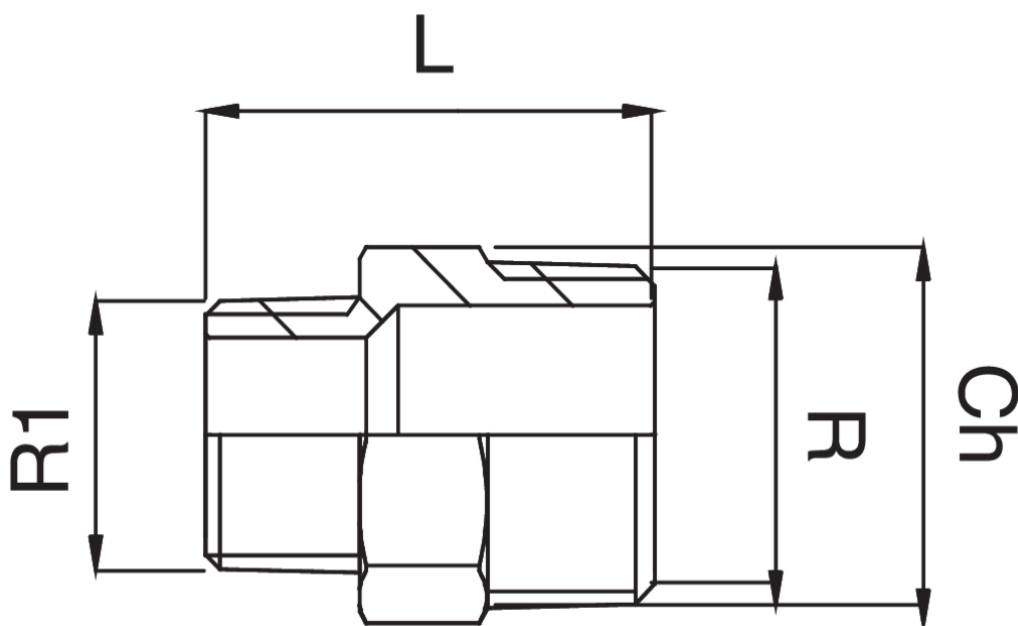

OT5521

Riduzione filettato maschio.

Specifiche tecniche

R X R1	BAG	MASTER BOX	CODICE	L	CH
1/4" x 1/8"	10	100	OT5521A14A18000	22	14
3/8" x 1/4"	10	300	OT5521A38A14000	25	18
1/2" x 1/4"	10	200	OT5521A12A14000	25	19
1/2" x 3/8"	10	300	OT5521A12A38000	25,5	21
3/4" x 1/2"	10	150	OT5521A34A12000	35	27
1" x 1/2"	10	100	OT5521B01A12000	32,5	34
1" x 3/4"	10	100	OT5521B01A34000	34	34
1"1/4 x 3/4"	5	50	OT5521B14A34000	41	42
1"1/4 x 1"	5	50	OT5521B14B01000	43	42
1"1/2 x 3/4"	5	50	OT5521B12A34000	43	48
1"1/2 x 1"	5	50	OT5521B12B01000	45	48
1"1/2 x 1"1/4	5	40	OT5521B12B14000	47	48
2" x 1"	5	30	OT5521C02B01000	50	60
2" x 1"1/4	5	30	OT5521C02B14000	52	60
2" x 1"1/2	5	25	OT5521C02B12000	53	60
2"1/2 x 2"	1	10	OT5521C12C02000	60	78
3" x 2"	1	5	OT5521D03C02000	62	90
3" x 2"1/2	1	10	OT5521D03C12000	64	90