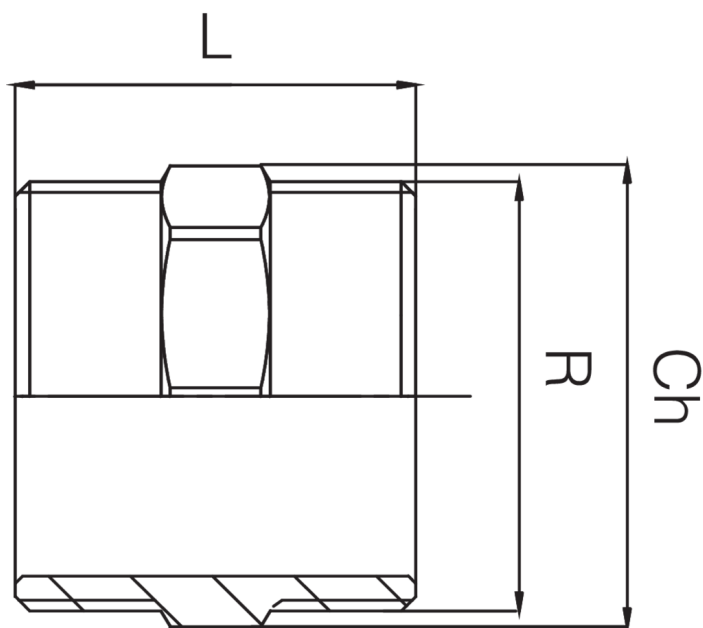

Specifiche tecniche

R	BAG	MASTER BOX	CODICE	L	CH
1/4"	10	100	OT5520A14A14000	22	14
3/8"	10	300	OT5520A38A38000	26	17
1/2"	10	250	OT5520A12A12000	28	21
3/4"	10	150	OT5520A34A34000	31	27
1"	10	100	OT5520B01B01000	40	34
1"1/4	5	50	OT5520B14B14000	45	42
1"1/2	5	40	OT5520B12B12000	47	48
2"	5	25	OT5520C02C02000	55	60
2"1/2	5	10	OT5520C12C12000	65	90
3"	5	25	OT5520D03D03000	75	95