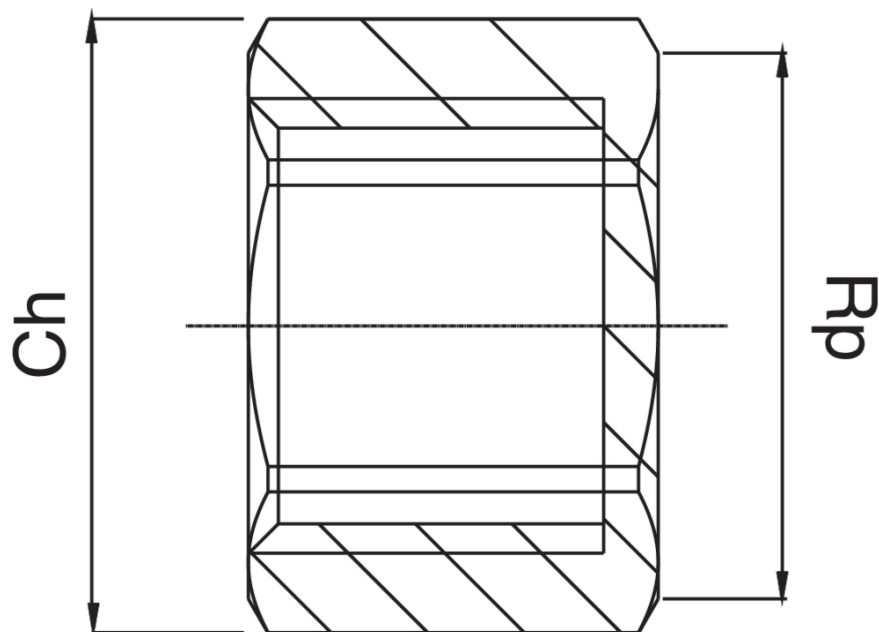

OT5301

Tappo filettato femmina.

Specifiche tecniche

RP	BAG	MASTER BOX	CODICE	CH
1/4"	10	100	OT5301A14000000	17
3/8"	10	300	OT5301A38000000	20
1/2"	10	300	OT5301A12000000	24
3/4"	10	200	OT5301A34000000	30
1"	10	150	OT5301B01000000	37
1"1/4	5	100	OT5301B14000000	46
1"1/2	5	70	OT5301B12000000	52
2"	5	50	OT5301C02000000	64