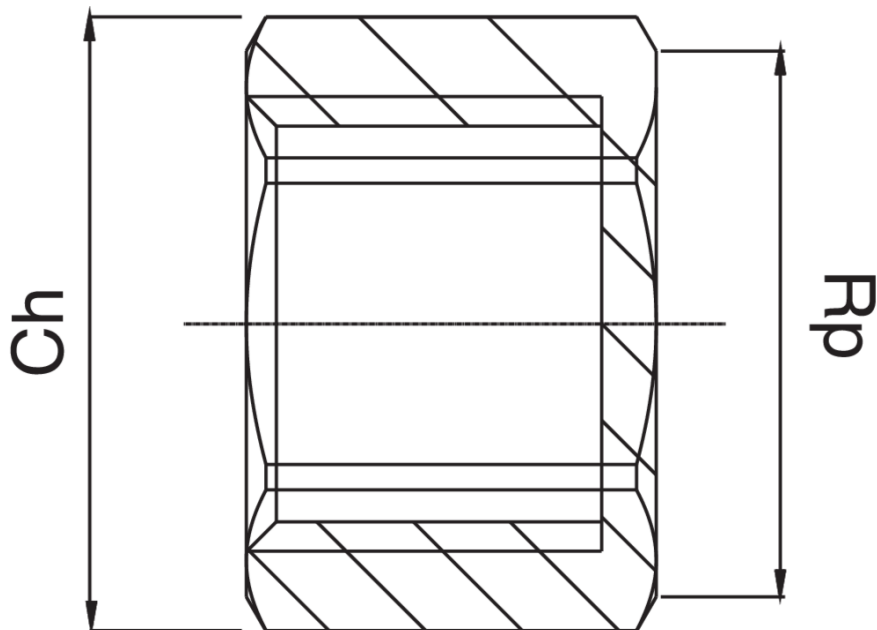

OT5301

Tappo filettato femmina.

Specifiche tecniche

| RP | BAG | MASTER BOX | CODICE | CH |
|-------|-----|------------|-----------------|----|
| 1/4" | 10 | 100 | OT5301A14000000 | 17 |
| 3/8" | 10 | 300 | OT5301A38000000 | 20 |
| 1/2" | 10 | 300 | OT5301A12000000 | 24 |
| 3/4" | 10 | 200 | OT5301A34000000 | 30 |
| 1" | 10 | 150 | OT5301B01000000 | 37 |
| 1"1/4 | 5 | 100 | OT5301B14000000 | 46 |
| 1"1/2 | 5 | 70 | OT5301B12000000 | 52 |
| 2" | 5 | 50 | OT5301C02000000 | 64 |