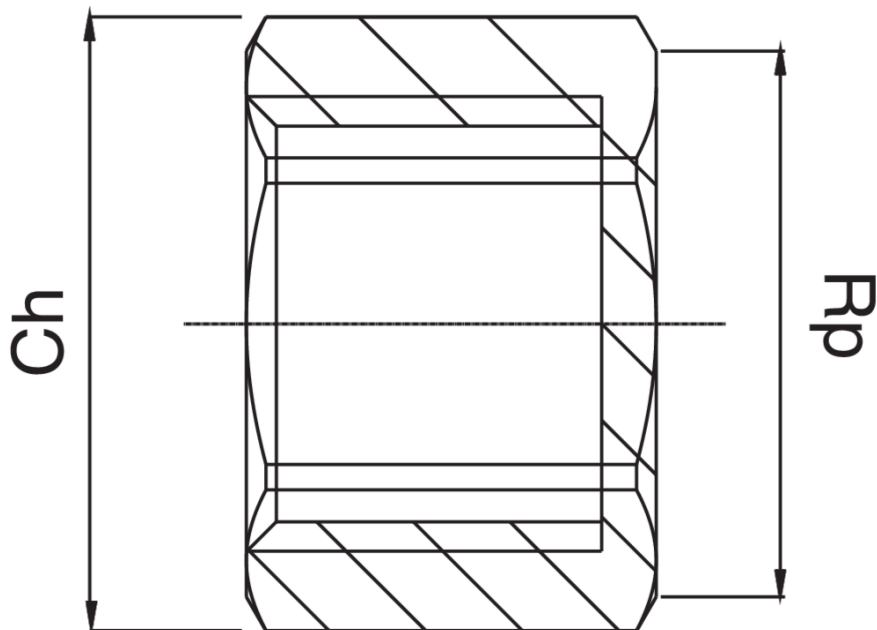

OT5301

Tappo filettato femmina.

Specifiche tecniche

RP	BAG	MASTER BOX	CODICE	CH
1/4"	10	100	OT5301A14000000	17
3/8"	10	300	OT5301A38000000	20
1/2"	10	300	OT5301A12000000	24
3/4"	10	200	OT5301A34000000	30
1"	10	150	OT5301B01000000	37
1"1/4	5	100	OT5301B14000000	46
1"1/2	5	70	OT5301B12000000	52
2"	5	50	OT5301C02000000	64