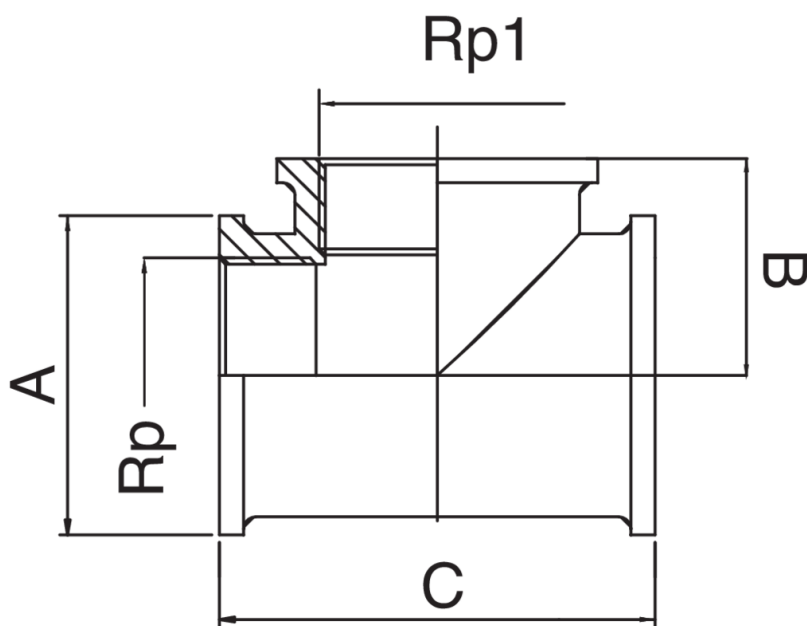

## OT5005

Raccordo a T filettato femmina.

### Specifiche tecniche

RP X RP1	BAG	MASTER BOX	CODICE	A	B	C
1/4" x 1/4"	10	200	OT5005A14A14A14	20	19	38
3/8" x 3/8"	10	150	OT5005A38A38A38	23	21	42
1/2" x 1/2"	10	100	OT5005A12A12A12	28	25	50
3/4" x 1/2"	10	100	OT5005A34A12A34	31	26	52
3/4" x 3/4"	5	50	OT5005A34A34A34	35	27	54
1" x 3/4"	10	50	OT5005B01A34B01	38	29	58
1" x 1"	5	30	OT5005B01B01B01	42	31	62
1"1/4 x 1"1/4	5	20	OT5005B14B14B14	51	40	80
1"1/2 x 1"1/2	1	15	OT5005B12B12B12	57	45	90
2" x 2"	1	10	OT5005C02C02C02	70	50	100
3" x 3"	1	2	OT5005D03D03D03	80	60	120