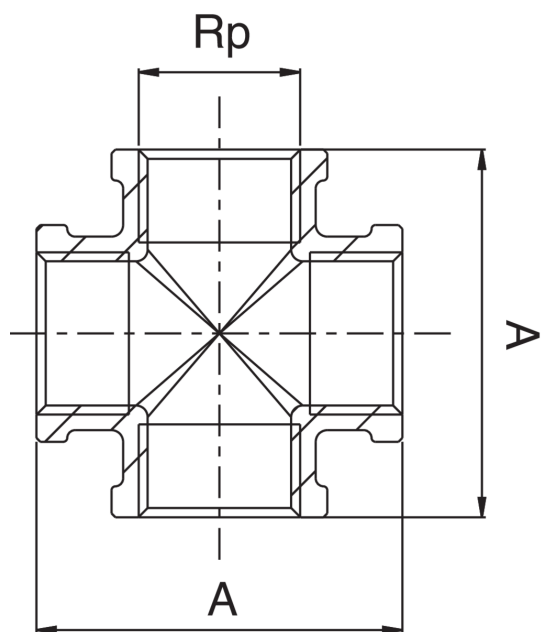

Specifiche tecniche

RP	BAG	MASTER BOX	CODICE	A
1/2"	10	50	OT5516A12A12A12	48
3/4"	5	40	OT5516A34A34A34	57
1"	5	20	OT5516B01B01B01	67
1"1/4	5	15	OT5516B14B14B14	81
1"1/2	1	10	OT5516B12B12B12	94
2"	1	6	OT5516C02C02C02	115