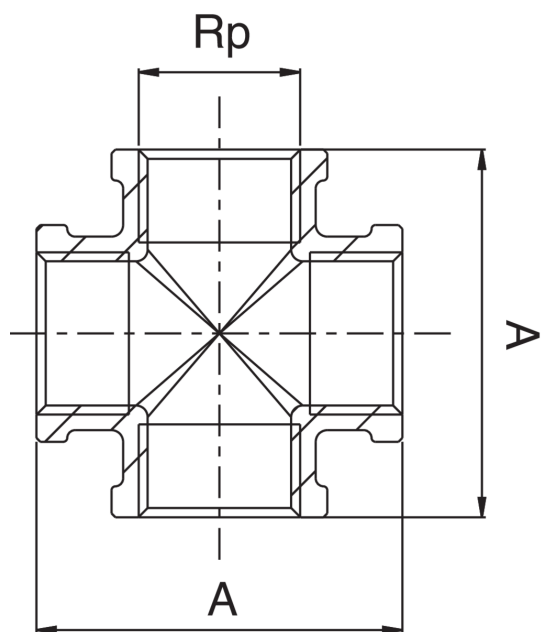

## OT5516

Raccordo a croce filettato femmina.

### Specifiche tecniche

RP	BAG	MASTER BOX	CODICE	A
1/2"	10	50	OT5516A12A12A12	48
3/4"	5	40	OT5516A34A34A34	57
1"	5	20	OT5516B01B01B01	67
1"1/4	5	15	OT5516B14B14B14	81
1"1/2	1	10	OT5516B12B12B12	94
2"	1	6	OT5516C02C02C02	115