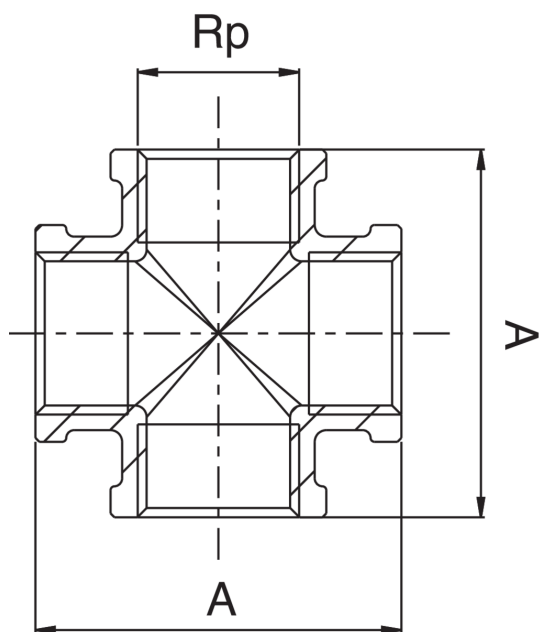

## OT5516

Raccordo a croce filettato femmina.

### Specifiche tecniche

RP	BAG	MASTER BOX	CODICE	A
1/2"	10	50	OT5516A12A12A12	48
3/4"	5	40	OT5516A34A34A34	57
1"	5	20	OT5516B01B01B01	67
1"1/4	5	15	OT5516B14B14B14	81
1"1/2	1	10	OT5516B12B12B12	94
2"	1	6	OT5516C02C02C02	115