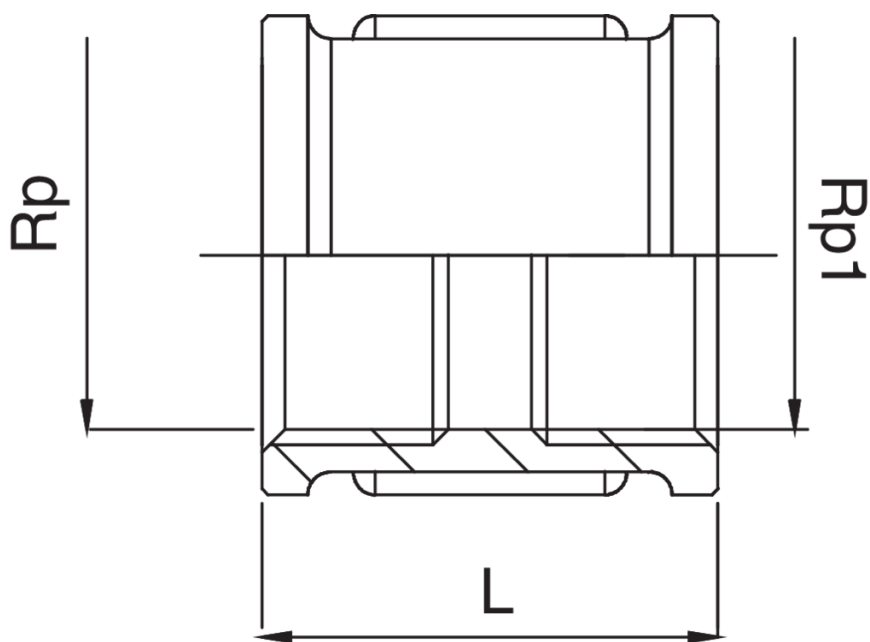

OT5270

Manicotto filettato femmina.

Specifiche tecniche

RP X RP1	BAG	MASTER BOX	CODICE	L
1/4" x 1/4"	10	300	OT5270A14A14000	25
3/8" x 1/4"	10	300	OT5270A38A14000	25
3/8" x 3/8"	10	300	OT5270A38A38000	25
1/2" x 3/8"	10	150	OT5270A12A38000	27,5
1/2" x 1/2"	10	150	OT5270A12A12000	35
3/4" x 1/2"	10	150	OT5270A34A12000	36
3/4" x 3/4"	10	100	OT5270A34A34000	37
1" x 1/2"	10	100	OT5270B01A12000	40
1" x 3/4"	10	100	OT5270B01A34000	45
1" x 1"	5	50	OT5270B01B01000	49
1"1/4 x 1"	5	40	OT5270B14B01000	53,5
1"1/4 x 1"1/4	5	40	OT5270B14B14000	58
1"1/4 x 1"1/2	5	30	OT5270B14B12000	58
1"1/4 x 2"	5	50	OT5270B14C02000	58
1"1/2 x 1"	5	50	OT5270B12B01000	59
1"1/2" x 1"1/2"	5	40	OT5270B12B12000	59
1"1/2 x 2"	1	30	OT5270B12C02000	59
2" x 2"	1	20	OT5270C02C02000	65
2"1/2 x 2"1/2	1	10	OT5270C12C12000	75