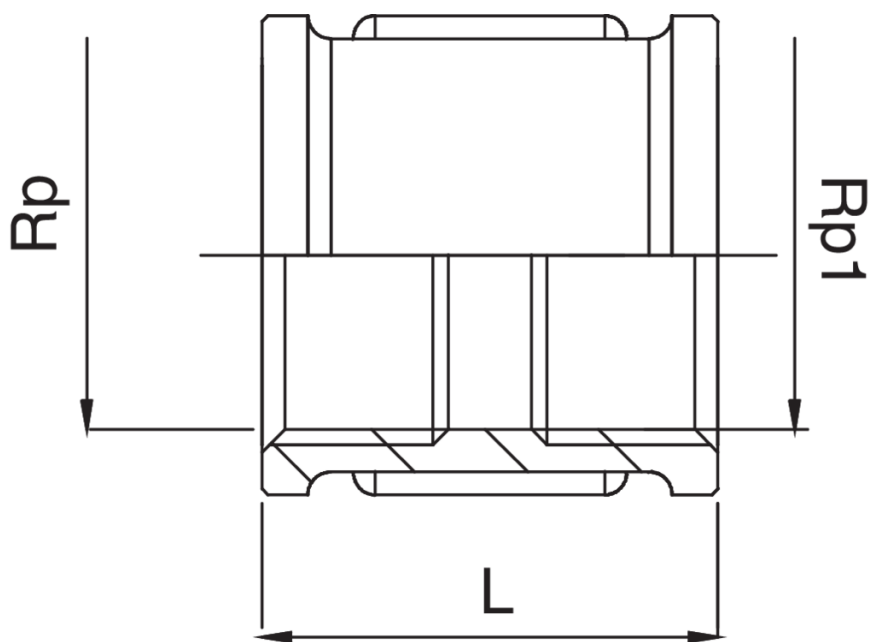

## OT5270

Manicotto filettato femmina.

### Specifiche tecniche

RP X RP1	BAG	MASTER BOX	CODICE	L
1/4" x 1/4"	10	300	OT5270A14A14000	25
3/8" x 1/4"	10	300	OT5270A38A14000	25
3/8" x 3/8"	10	300	OT5270A38A38000	25
1/2" x 3/8"	10	150	OT5270A12A38000	27,5
1/2" x 1/2"	10	150	OT5270A12A12000	35
3/4" x 1/2"	10	150	OT5270A34A12000	36
3/4" x 3/4"	10	100	OT5270A34A34000	37
1" x 1/2"	10	100	OT5270B01A12000	40
1" x 3/4"	10	100	OT5270B01A34000	45
1" x 1"	5	50	OT5270B01B01000	49
1"1/4 x 1"	5	40	OT5270B14B01000	53,5
1"1/4 x 1"1/4	5	40	OT5270B14B14000	58
1"1/4 x 1"1/2	5	30	OT5270B14B12000	58
1"1/4 x 2"	5	50	OT5270B14C02000	58
1"1/2 x 1"	5	50	OT5270B12B01000	59
1"1/2" x 1"1/2"	5	40	OT5270B12B12000	59
1"1/2 x 2"	1	30	OT5270B12C02000	59
2" x 2"	1	20	OT5270C02C02000	65
2"1/2 x 2"1/2	1	10	OT5270C12C12000	75