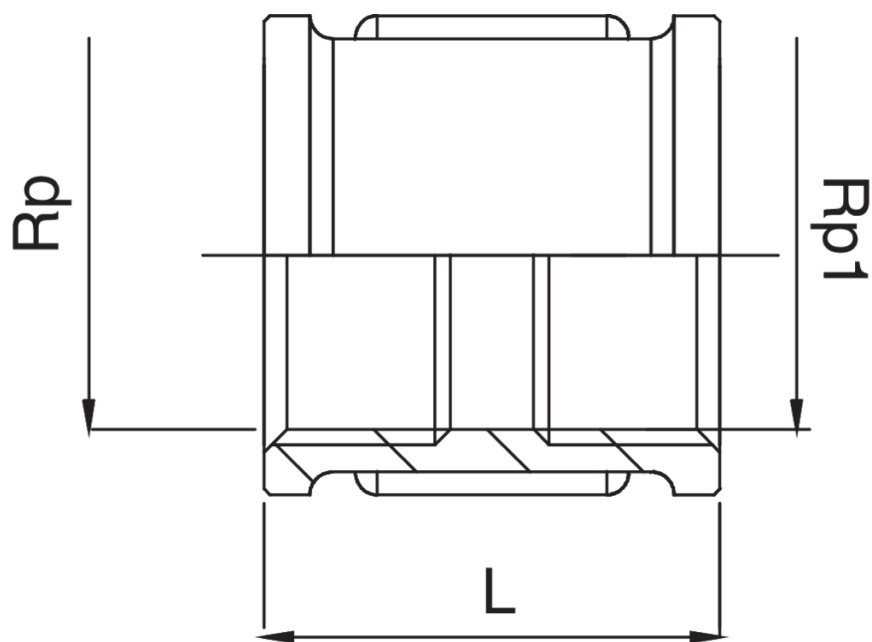

OT5270

Manicotto filettato femmina.

Specifiche tecniche

RP X RP1	BAG	MASTER BOX	CODICE	L
1/4" x 1/4"	10	300	OT5270A14A14000	25
3/8" x 1/4"	10	300	OT5270A38A14000	25
3/8" x 3/8"	10	300	OT5270A38A38000	25
1/2" x 3/8"	10	150	OT5270A12A38000	27,5
1/2" x 1/2"	10	150	OT5270A12A12000	35
3/4" x 1/2"	10	150	OT5270A34A12000	36
3/4" x 3/4"	10	100	OT5270A34A34000	37
1" x 1/2"	10	100	OT5270B01A12000	40
1" x 3/4"	10	100	OT5270B01A34000	45
1" x 1"	5	50	OT5270B01B01000	49
1"1/4 x 1"	5	40	OT5270B14B01000	53,5
1"1/4 x 1"1/4	5	40	OT5270B14B14000	58
1"1/4 x 1"1/2	5	30	OT5270B14B12000	58
1"1/4 x 2"	5	50	OT5270B14C02000	58
1"1/2 x 1"	5	50	OT5270B12B01000	59
1"1/2" x 1"1/2"	5	40	OT5270B12B12000	59
1"1/2 x 2"	1	30	OT5270B12C02000	59
2" x 2"	1	20	OT5270C02C02000	65
2"1/2 x 2"1/2	1	10	OT5270C12C12000	75