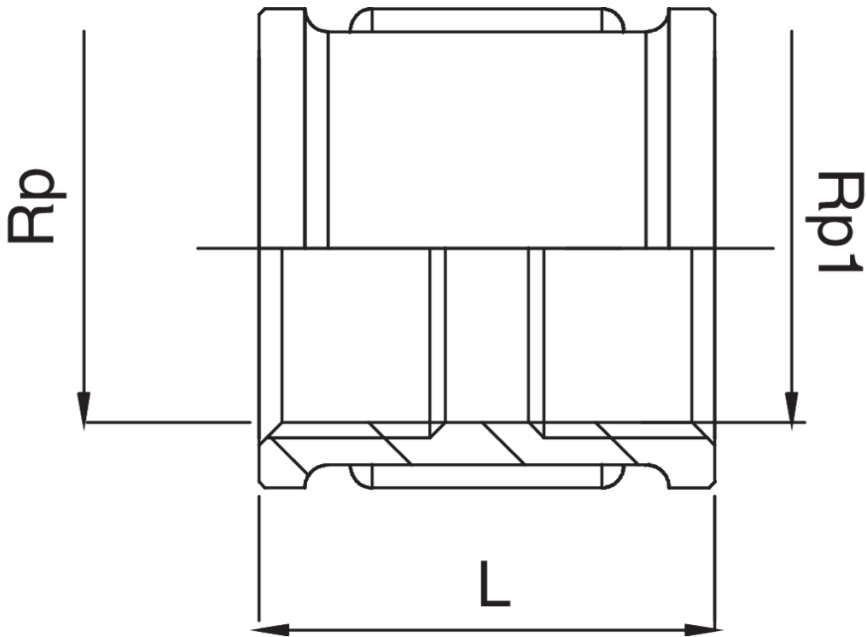

## OT5270

Manicotto filettato femmina.

### Specifiche tecniche

RP X RP1	BAG	MASTER BOX	CODICE	L
1/4" x 1/4"	10	300	OT5270A14A14000	25
3/8" x 1/4"	10	300	OT5270A38A14000	25
3/8" x 3/8"	10	300	OT5270A38A38000	25
1/2" x 3/8"	10	150	OT5270A12A38000	27,5
1/2" x 1/2"	10	150	OT5270A12A12000	35
3/4" x 1/2"	10	150	OT5270A34A12000	36
3/4" x 3/4"	10	100	OT5270A34A34000	37
1" x 1/2"	10	100	OT5270B01A12000	40
1" x 3/4"	10	100	OT5270B01A34000	45
1" x 1"	5	50	OT5270B01B01000	49
1"1/4 x 1"	5	40	OT5270B14B01000	53,5
1"1/4 x 1"1/4	5	40	OT5270B14B14000	58
1"1/4 x 1"1/2	5	30	OT5270B14B12000	58
1"1/4 x 2"	5	50	OT5270B14C02000	58
1"1/2 x 1"	5	50	OT5270B12B01000	59
1"1/2" x 1"1/2"	5	40	OT5270B12B12000	59
1"1/2 x 2"	1	30	OT5270B12C02000	59
2" x 2"	1	20	OT5270C02C02000	65
2"1/2 x 2"1/2	1	10	OT5270C12C12000	75