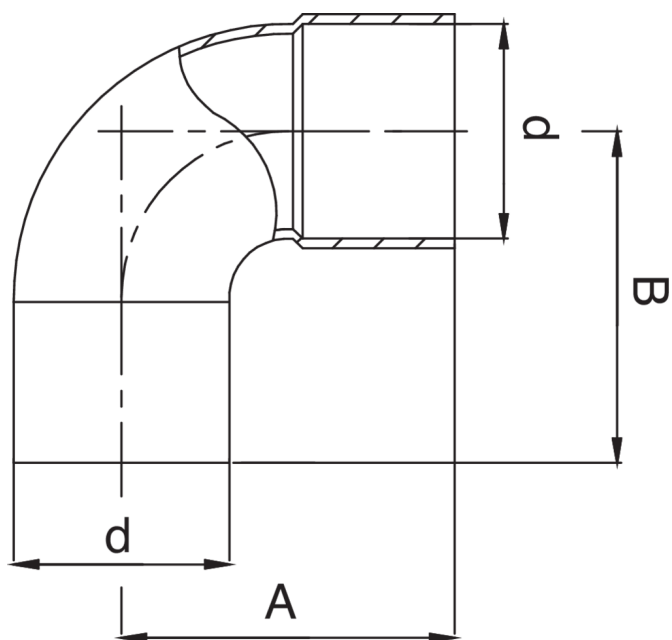

FR5092

Gomito 90° maschio-femmina.

Specifiche tecniche

| D | BAG | MASTER BOX | CODICE | A | B |
|-------|-----|------------|-----------------|------|----|
| 1/4" | 10 | 400 | FR5092A14A14000 | 14 | 15 |
| 3/8" | 10 | 300 | FR5092A38A38000 | 15,5 | 16 |
| 1/2" | 10 | 350 | FR5092A12A12000 | 18 | 20 |
| 5/8" | 10 | 60 | FR5092A58A58000 | 21 | 25 |
| 3/4" | 10 | 60 | FR5092A34A34000 | 26 | 30 |
| 7/8" | 10 | 40 | FR5092A78A78000 | 31 | 34 |
| 1" | 5 | 20 | FR5092B01B01000 | 32 | 36 |
| 1"1/8 | 5 | 100 | FR5092B18B18000 | 39 | 43 |
| 1"1/4 | 5 | 50 | FR5092B14B14000 | 38 | 41 |
| 1"3/8 | 5 | 40 | FR5092B38B38000 | 44 | 50 |
| 1"5/8 | 5 | 50 | FR5092B58B58000 | 50 | 51 |
| 2"1/8 | 1 | 8 | FR5092C18C18000 | 62,5 | 64 |
| 2"5/8 | 1 | 10 | FR5092C58C58000 | 76 | 79 |
| 3"1/8 | 1 | 10 | FR5092D18D18000 | 91 | 97 |