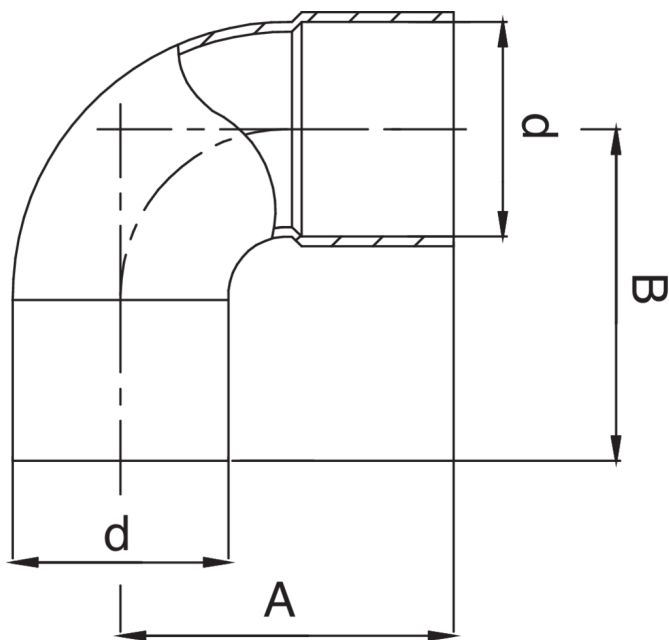

Gomito 90° maschio-femmina.

Specifiche tecniche

D	BAG	MASTER BOX	CODICE	A	B
1/4"	10	400	FR5092A14A14000	14	15
3/8"	10	300	FR5092A38A38000	15,5	16
1/2"	10	350	FR5092A12A12000	18	20
5/8"	10	60	FR5092A58A58000	21	25
3/4"	10	60	FR5092A34A34000	26	30
7/8"	10	40	FR5092A78A78000	31	34
1"	5	20	FR5092B01B01000	32	36
1"1/8	5	100	FR5092B18B18000	39	43
1"1/4	5	50	FR5092B14B14000	38	41
1"3/8	5	40	FR5092B38B38000	44	50
1"5/8	5	50	FR5092B58B58000	50	51
2"1/8	1	8	FR5092C18C18000	62,5	64
2"5/8	1	10	FR5092C58C58000	76	79
3"1/8	1	10	FR5092D18D18000	91	97