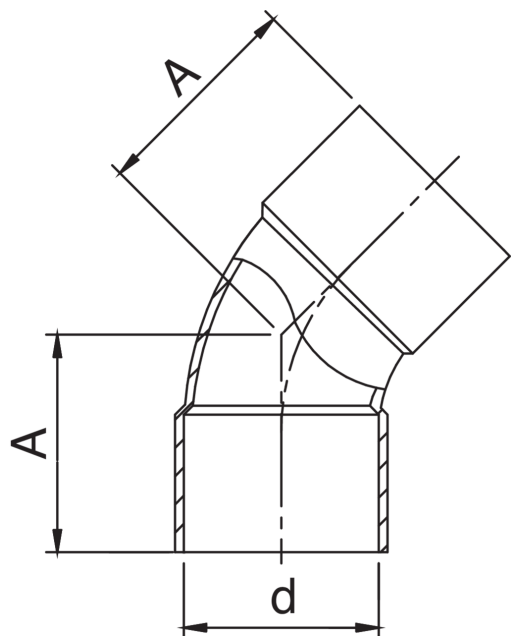

FR5041

Curva 45° femmina.

Specifiche tecniche

D	BAG	MASTER BOX	CODICE	A
1/4"	10	400	FR5041A14A14000	10
3/8"	10	100	FR5041A38A38000	12
1/2"	10	100	FR5041A12A12000	14
5/8"	10	150	FR5041A58A58000	18,5
3/4"	10	200	FR5041A34A34000	21
7/8"	10	100	FR5041A78A78000	25
1"	10	50	FR5041B01B01000	29,5
1"1/8	10	60	FR5041B18B18000	31
1"1/4	10	50	FR5041B14B14000	31,5
1"3/8	5	30	FR5041B38B38000	35
1"5/8	5	20	FR5041B58B58000	39
2"1/8	1	10	FR5041C18C18000	49
2"5/8	1	20	FR5041C58C58000	58