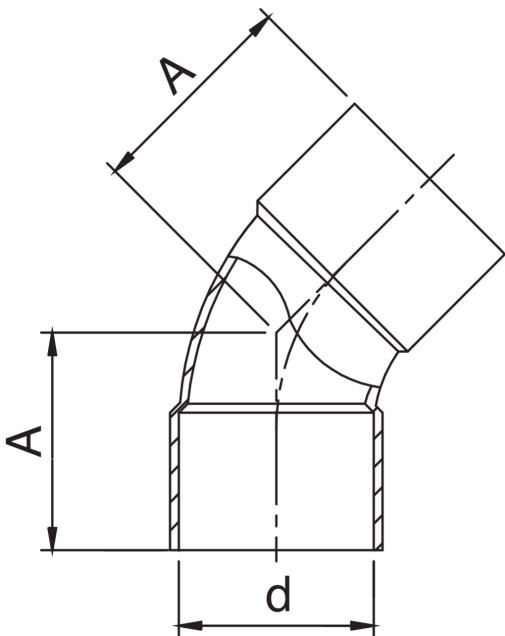

FR5041

Curva 45° femmina.

Specifiche tecniche

D	BAG	MASTER BOX	CODICE	A
1/4"	10	400	FR5041A14A14000	10
3/8"	10	100	FR5041A38A38000	12
1/2"	10	100	FR5041A12A12000	14
5/8"	10	150	FR5041A58A58000	18,5
3/4"	10	200	FR5041A34A34000	21
7/8"	10	100	FR5041A78A78000	25
1"	10	50	FR5041B01B01000	29,5
1"1/8	10	60	FR5041B18B18000	31
1"1/4	10	50	FR5041B14B14000	31,5
1"3/8	5	30	FR5041B38B38000	35
1"5/8	5	20	FR5041B58B58000	39
2"1/8	1	10	FR5041C18C18000	49
2"5/8	1	20	FR5041C58C58000	58