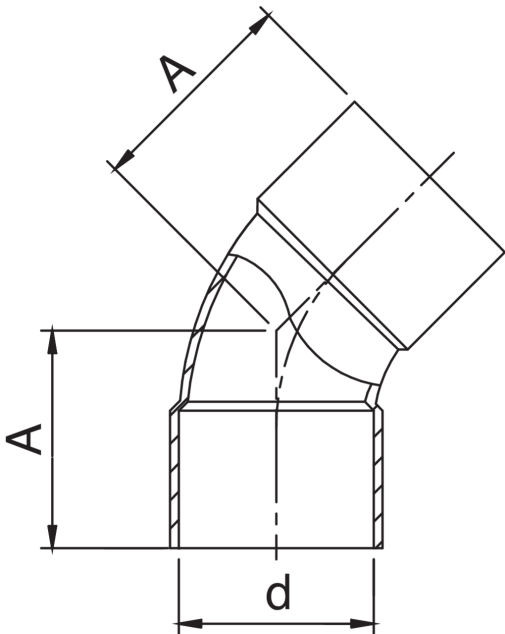

FR5041

Curva 45° femmina.

Specifiche tecniche

D	BAG	MASTER BOX	CODICE	A
1/4"	10	400	FR5041A14A14000	10
3/8"	10	100	FR5041A38A38000	12
1/2"	10	100	FR5041A12A12000	14
5/8"	10	150	FR5041A58A58000	18,5
3/4"	10	200	FR5041A34A34000	21
7/8"	10	100	FR5041A78A78000	25
1"	10	50	FR5041B01B01000	29,5
1"1/8	10	60	FR5041B18B18000	31
1"1/4	10	50	FR5041B14B14000	31,5
1"3/8	5	30	FR5041B38B38000	35
1"5/8	5	20	FR5041B58B58000	39
2"1/8	1	10	FR5041C18C18000	49
2"5/8	1	20	FR5041C58C58000	58