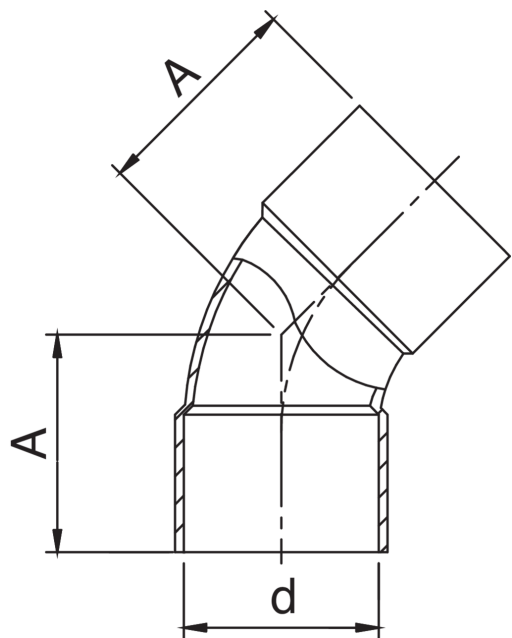

FR5041

Curva 45° femmina.

Specifiche tecniche

D	BAG	MASTER BOX	CODICE	A
1/4"	10	400	FR5041A14A14000	10
3/8"	10	100	FR5041A38A38000	12
1/2"	10	100	FR5041A12A12000	14
5/8"	10	150	FR5041A58A58000	18,5
3/4"	10	200	FR5041A34A34000	21
7/8"	10	100	FR5041A78A78000	25
1"	10	50	FR5041B01B01000	29,5
1"1/8	10	60	FR5041B18B18000	31
1"1/4	10	50	FR5041B14B14000	31,5
1"3/8	5	30	FR5041B38B38000	35
1"5/8	5	20	FR5041B58B58000	39
2"1/8	1	10	FR5041C18C18000	49
2"5/8	1	20	FR5041C58C58000	58