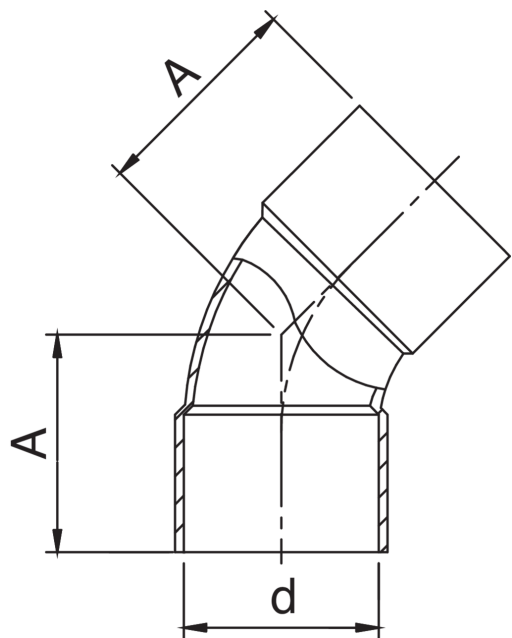

Curva 45° femmina.

Specifiche tecniche

D	BAG	MASTER BOX	CODICE	A
1/4"	10	400	FR5041A14A14000	10
3/8"	10	100	FR5041A38A38000	12
1/2"	10	100	FR5041A12A12000	14
5/8"	10	150	FR5041A58A58000	18,5
3/4"	10	200	FR5041A34A34000	21
7/8"	10	100	FR5041A78A78000	25
1"	10	50	FR5041B01B01000	29,5
1"1/8	10	60	FR5041B18B18000	31
1"1/4	10	50	FR5041B14B14000	31,5
1"3/8	5	30	FR5041B38B38000	35
1"5/8	5	20	FR5041B58B58000	39
2"1/8	1	10	FR5041C18C18000	49
2"5/8	1	20	FR5041C58C58000	58