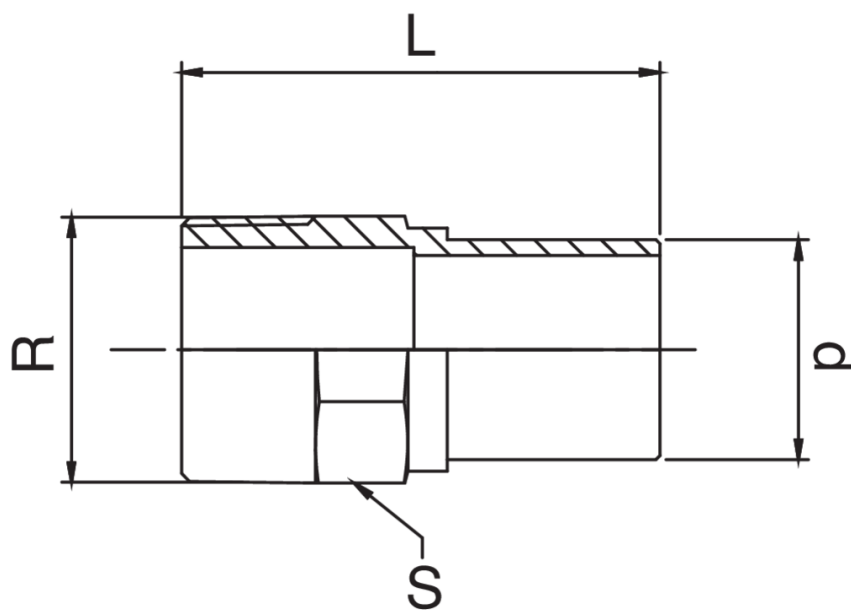

Manicotto maschio filettato maschio.

## Specifiche tecniche

D X R	BAG	MASTER BOX	CODICE	L	S
12 x 1/2"	10	200	RK8244A12012000	46	21
15 x 1/2"	10	200	RK8244A12015000	49	21
18 x 1/2"	10	150	RK8244A12018000	50	21
18 x 3/4"	10	100	RK8244A34018000	53	27
22 x 1/2"	10	100	RK8244A12022000	51	25
22 x 3/4"	10	100	RK8244A34022000	54	27