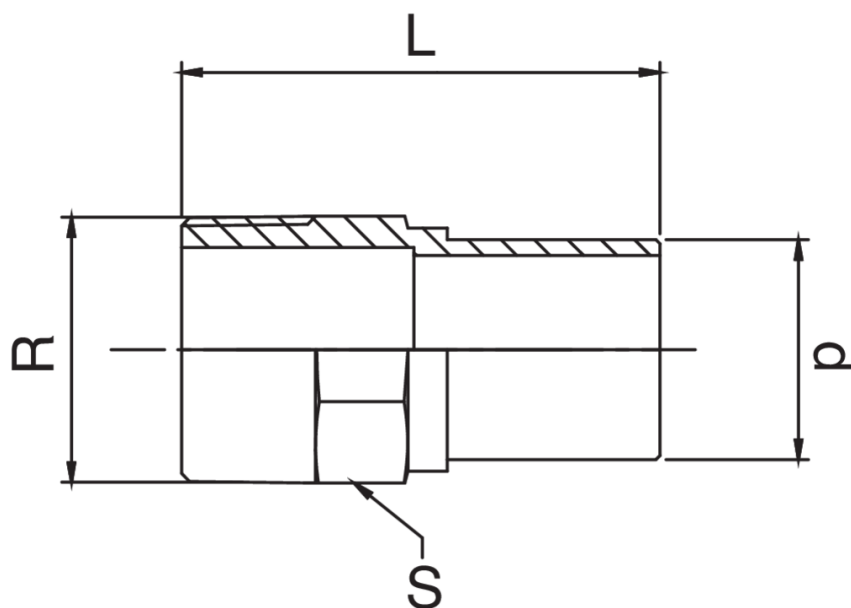

Manicotto maschio filettato maschio.

Specifiche tecniche

D X R	BAG	MASTER BOX	CODICE	L	S
12 x 1/2"	10	200	RK8244A12012000	46	21
15 x 1/2"	10	200	RK8244A12015000	49	21
18 x 1/2"	10	150	RK8244A12018000	50	21
18 x 3/4"	10	100	RK8244A34018000	53	27
22 x 1/2"	10	100	RK8244A12022000	51	25
22 x 3/4"	10	100	RK8244A34022000	54	27