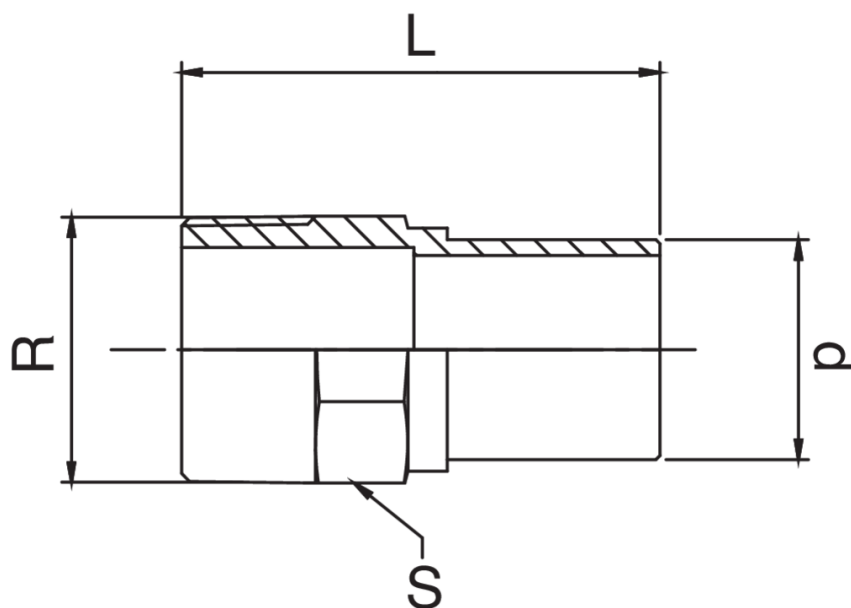

Manicotto maschio filettato maschio.

## Specifiche tecniche

D X R	BAG	MASTER BOX	CODICE	L	S
12 x 1/2"	10	200	RK8244A12012000	46	21
15 x 1/2"	10	200	RK8244A12015000	49	21
18 x 1/2"	10	150	RK8244A12018000	50	21
18 x 3/4"	10	100	RK8244A34018000	53	27
22 x 1/2"	10	100	RK8244A12022000	51	25
22 x 3/4"	10	100	RK8244A34022000	54	27