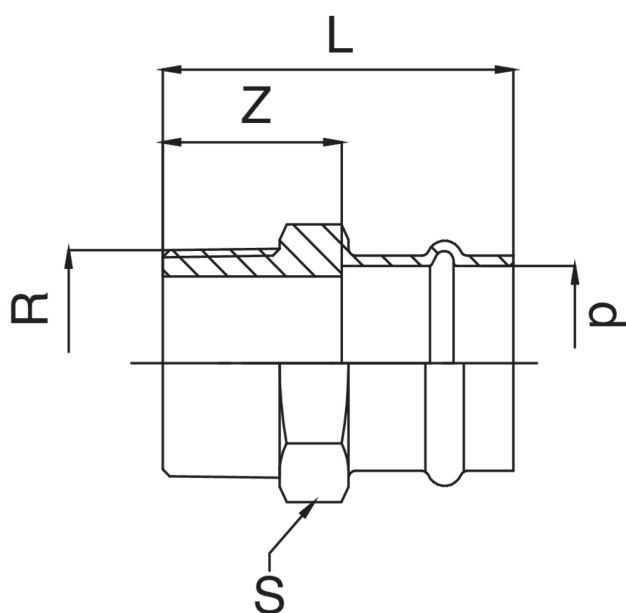

Manicotto femmina filettato maschio.

Specifiche tecniche

DXR	BAG	MASTER BOX	CODICE	L	S	Z
12 x 3/8"	10	250	RK8243A38012000	40	21	22
12 x 1/2"	10	200	RK8243A12012000	43	21	25
15 x 3/8"	10	200	RK8243A38015000	44	25	22
15 x 1/2"	10	150	RK8243A12015000	46	25	24
18 x 1/2"	10	150	RK8243A12018000	48	27	25
18 x 3/4"	10	100	RK8243A34018000	49	28	26
22 x 1/2"	10	100	RK8243A12022000	49	32	25
22 x 3/4"	10	100	RK8243A34022000	51	32	27
22 x 1"	5	50	RK8243B01022000	52	34	28