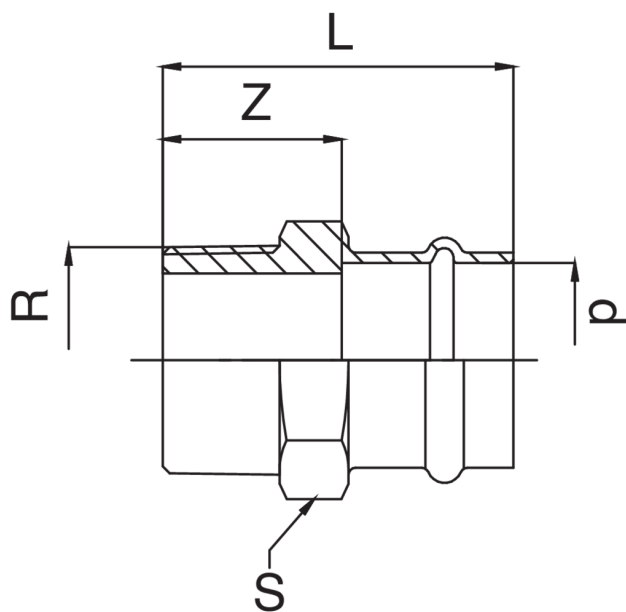

Manicotto femmina filettato maschio.

Specifiche tecniche

DXR	BAG	MASTER BOX	CODICE	L	S	Z
12 x 3/8"	10	250	RK8243A38012000	40	21	22
12 x 1/2"	10	200	RK8243A12012000	43	21	25
15 x 3/8"	10	200	RK8243A38015000	44	25	22
15 x 1/2"	10	150	RK8243A12015000	46	25	24
18 x 1/2"	10	150	RK8243A12018000	48	27	25
18 x 3/4"	10	100	RK8243A34018000	49	28	26
22 x 1/2"	10	100	RK8243A12022000	49	32	25
22 x 3/4"	10	100	RK8243A34022000	51	32	27
22 x 1"	5	50	RK8243B01022000	52	34	28