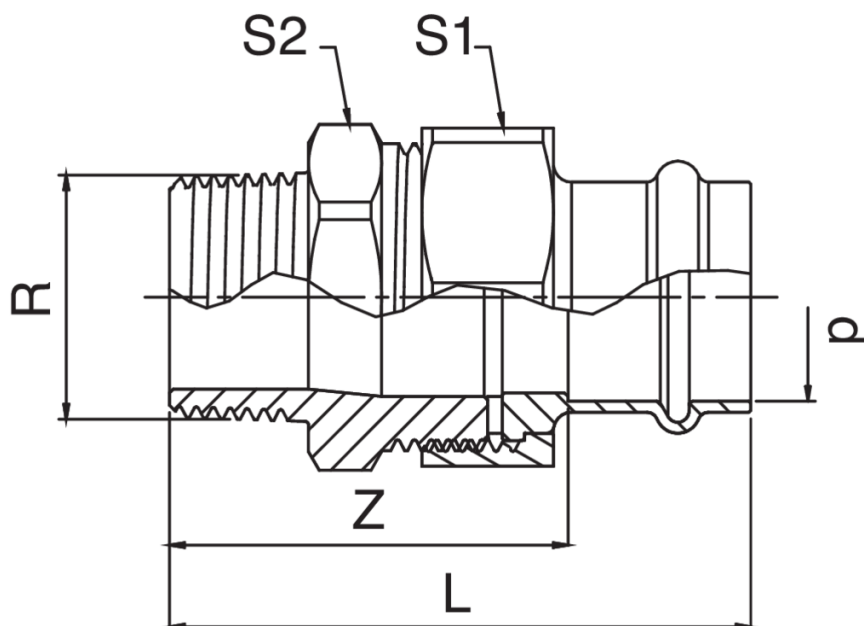

Bocchettone femmina filettato maschio.

## Specifiche tecniche

D X R	BAG	MASTER BOX	CODICE	L	S1	S2	Z
12 x 3/8"	10	150	RS8341A38012000	63	25	25	45
12 x 1/2"	5	80	RS8341A12012000	61	30	30	43
15 x 1/2"	5	60	RS8341A12015000	66	30	30	44
15 x 3/4"	5	50	RS8341A34015000	69	30	30	47
18 x 1/2"	5	50	RS8341A12018000	69	30	30	46
18 x 3/4"	5	50	RS8341A34018000	72	30	30	49
22 x 1/2"	5	30	RS8341A12022000	83	30	30	59
22 x 3/4"	5	50	RS8341A34022000	86	30	30	62
22 x 1"	5	40	RS8341B01022000	81	37	35	57
28 x 3/4"	5	50	RS8341A34028000	81	30	30	56
28 x 1"	5	20	RS8341B01028000	83	46	45	58
35 x 1"1/4	1	20	RS8341B14035000	88	52	50	62
42 x 1"1/2	1	10	RS8341B12042000	98	64	60	62
54 x 2"	1	8	RS8341C02054000	106	85	75	66