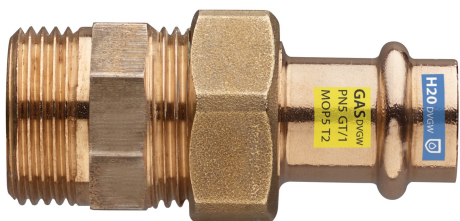

Bocchettone femmina filettato maschio.

## Specifiche tecniche

D X R	BAG	MASTER BOX	CODICE	L	S1	S2	Z
12 x 3/8"	10	150	RS8341A38012000	63	25	25	45
12 x 1/2"	5	80	RS8341A12012000	61	30	30	43
15 x 1/2"	5	60	RS8341A12015000	66	30	30	44
15 x 3/4"	5	50	RS8341A34015000	69	30	30	47
18 x 1/2"	5	50	RS8341A12018000	69	30	30	46
18 x 3/4"	5	50	RS8341A34018000	72	30	30	49
22 x 1/2"	5	30	RS8341A12022000	83	30	30	59
22 x 3/4"	5	50	RS8341A34022000	86	30	30	62
22 x 1"	5	40	RS8341B01022000	81	37	35	57
28 x 3/4"	5	50	RS8341A34028000	81	30	30	56
28 x 1"	5	20	RS8341B01028000	83	46	45	58
35 x 1"1/4	1	20	RS8341B14035000	88	52	50	62
42 x 1"1/2	1	10	RS8341B12042000	98	64	60	62
54 x 2"	1	8	RS8341C02054000	106	85	75	66