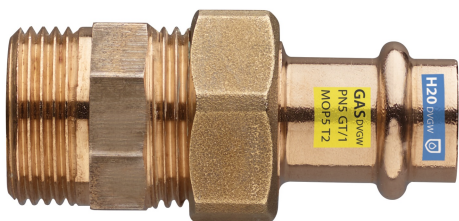

Bocchettone femmina filettato maschio.

## Specifiche tecniche

D X R	BAG	MASTER BOX	CODICE	L	S1	S2	Z
12 x 3/8"	10	150	RS8341A38012000	63	25	25	45
12 x 1/2"	5	80	RS8341A12012000	61	30	30	43
15 x 1/2"	5	60	RS8341A12015000	66	30	30	44
15 x 3/4"	5	50	RS8341A34015000	69	30	30	47
18 x 1/2"	5	50	RS8341A12018000	69	30	30	46
18 x 3/4"	5	50	RS8341A34018000	72	30	30	49
22 x 1/2"	5	30	RS8341A12022000	83	30	30	59
22 x 3/4"	5	50	RS8341A34022000	86	30	30	62
22 x 1"	5	40	RS8341B01022000	81	37	35	57
28 x 3/4"	5	50	RS8341A34028000	81	30	30	56
28 x 1"	5	20	RS8341B01028000	83	46	45	58
35 x 1"1/4	1	20	RS8341B14035000	88	52	50	62
42 x 1"1/2	1	10	RS8341B12042000	98	64	60	62
54 x 2"	1	8	RS8341C02054000	106	85	75	66