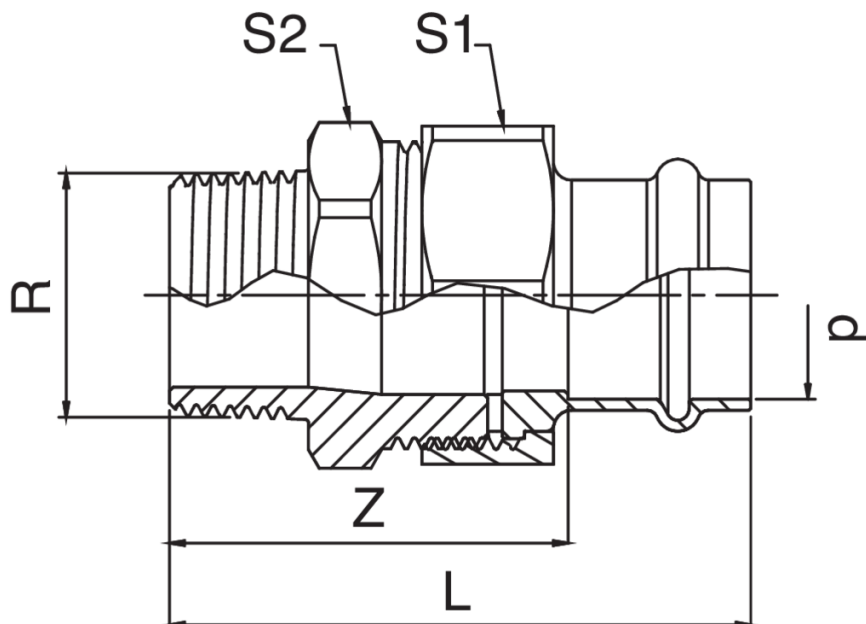

Bocchettone femmina filettato maschio.

## Specifiche tecniche

D X R	BAG	MASTER BOX	CODICE	L	S1	S2	Z
12 x 3/8"	10	150	RS8341A38012000	63	25	25	45
12 x 1/2"	5	80	RS8341A12012000	61	30	30	43
15 x 1/2"	5	60	RS8341A12015000	66	30	30	44
15 x 3/4"	5	50	RS8341A34015000	69	30	30	47
18 x 1/2"	5	50	RS8341A12018000	69	30	30	46
18 x 3/4"	5	50	RS8341A34018000	72	30	30	49
22 x 1/2"	5	30	RS8341A12022000	83	30	30	59
22 x 3/4"	5	50	RS8341A34022000	86	30	30	62
22 x 1"	5	40	RS8341B01022000	81	37	35	57
28 x 3/4"	5	50	RS8341A34028000	81	30	30	56
28 x 1"	5	20	RS8341B01028000	83	46	45	58
35 x 1"1/4	1	20	RS8341B14035000	88	52	50	62
42 x 1"1/2	1	10	RS8341B12042000	98	64	60	62
54 x 2"	1	8	RS8341C02054000	106	85	75	66