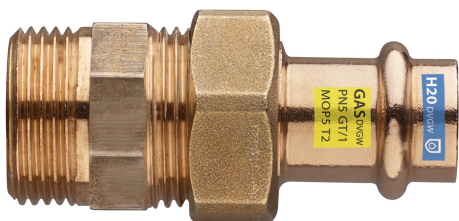

Bocchettone femmina filettato maschio.

Specifiche tecniche

D X R	BAG	MASTER BOX	CODICE	L	S1	S2	Z
12 x 3/8"	10	150	RS8341A38012000	63	25	25	45
12 x 1/2"	5	80	RS8341A12012000	61	30	30	43
15 x 1/2"	5	60	RS8341A12015000	66	30	30	44
15 x 3/4"	5	50	RS8341A34015000	69	30	30	47
18 x 1/2"	5	50	RS8341A12018000	69	30	30	46
18 x 3/4"	5	50	RS8341A34018000	72	30	30	49
22 x 1/2"	5	30	RS8341A12022000	83	30	30	59
22 x 3/4"	5	50	RS8341A34022000	86	30	30	62
22 x 1"	5	40	RS8341B01022000	81	37	35	57
28 x 3/4"	5	50	RS8341A34028000	81	30	30	56
28 x 1"	5	20	RS8341B01028000	83	46	45	58
35 x 1"1/4	1	20	RS8341B14035000	88	52	50	62
42 x 1"1/2	1	10	RS8341B12042000	98	64	60	62
54 x 2"	1	8	RS8341C02054000	106	85	75	66