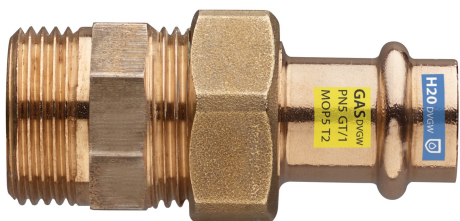

Bocchettone femmina filettato maschio.

Specifiche tecniche

D X R	BAG	MASTER BOX	CODICE	L	S1	S2	Z
12 x 3/8"	10	150	RS8341A38012000	63	25	25	45
12 x 1/2"	5	80	RS8341A12012000	61	30	30	43
15 x 1/2"	5	60	RS8341A12015000	66	30	30	44
15 x 3/4"	5	50	RS8341A34015000	69	30	30	47
18 x 1/2"	5	50	RS8341A12018000	69	30	30	46
18 x 3/4"	5	50	RS8341A34018000	72	30	30	49
22 x 1/2"	5	30	RS8341A12022000	83	30	30	59
22 x 3/4"	5	50	RS8341A34022000	86	30	30	62
22 x 1"	5	40	RS8341B01022000	81	37	35	57
28 x 3/4"	5	50	RS8341A34028000	81	30	30	56
28 x 1"	5	20	RS8341B01028000	83	46	45	58
35 x 1"1/4	1	20	RS8341B14035000	88	52	50	62
42 x 1"1/2	1	10	RS8341B12042000	98	64	60	62
54 x 2"	1	8	RS8341C02054000	106	85	75	66