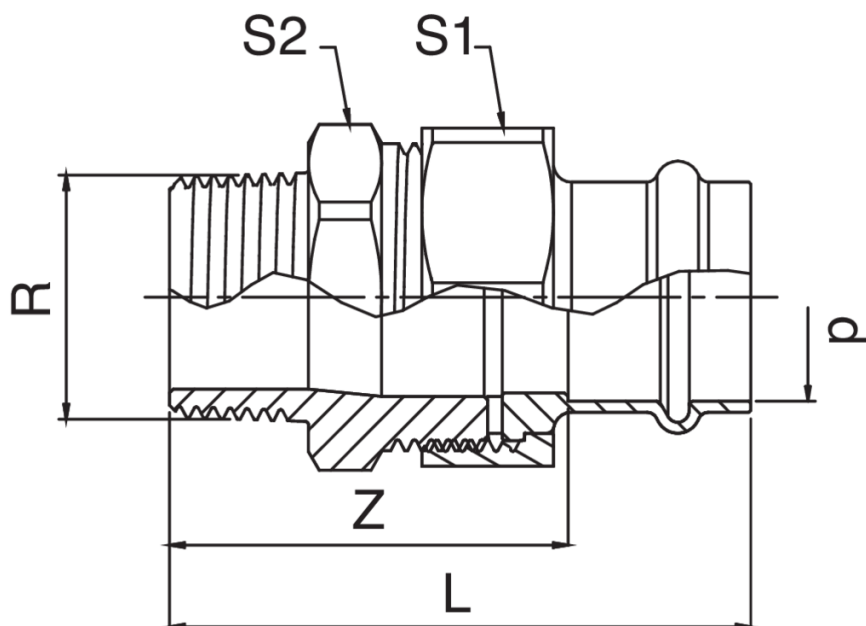

Bocchettone femmina filettato maschio.

Specifiche tecniche

D X R	BAG	MASTER BOX	CODICE	L	S1	S2	Z
12 x 3/8"	10	150	RS8341A38012000	63	25	25	45
12 x 1/2"	5	80	RS8341A12012000	61	30	30	43
15 x 1/2"	5	60	RS8341A12015000	66	30	30	44
15 x 3/4"	5	50	RS8341A34015000	69	30	30	47
18 x 1/2"	5	50	RS8341A12018000	69	30	30	46
18 x 3/4"	5	50	RS8341A34018000	72	30	30	49
22 x 1/2"	5	30	RS8341A12022000	83	30	30	59
22 x 3/4"	5	50	RS8341A34022000	86	30	30	62
22 x 1"	5	40	RS8341B01022000	81	37	35	57
28 x 3/4"	5	50	RS8341A34028000	81	30	30	56
28 x 1"	5	20	RS8341B01028000	83	46	45	58
35 x 1"1/4	1	20	RS8341B14035000	88	52	50	62
42 x 1"1/2	1	10	RS8341B12042000	98	64	60	62
54 x 2"	1	8	RS8341C02054000	106	85	75	66