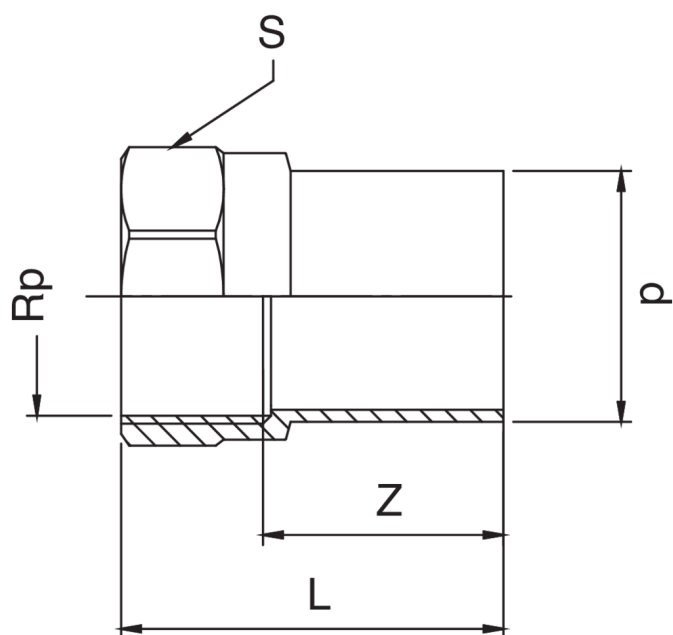

Manicotto maschio filettato femmina.

## Specifiche tecniche

D X RP	BAG	MASTER BOX	CODICE	L	S	Z
12 x 3/8"	10	200	RS8272A38012000	37	21	25
12 x 1/2"	10	200	RS8272A12012000	41	25	26
15 x 3/8"	10	200	RS8272A38015000	41	21	29
15 x 1/2"	10	200	RS8272A12015000	45	25	30
18 x 1/2"	10	150	RS8272A12018000	46	25	31
18 x 3/4"	10	100	RS8272A34018000	48	31	31
22 x 1/2"	10	100	RS8272A12022000	47	25	32
22 x 3/4"	10	80	RS8272A34022000	49	31	32
28 x 1"	5	40	RS8272B01028000	54	38	34
35 x 1"1/4	5	20	RS8272B14035000	57	48	35
42 x 1"1/2	5	20	RS8272B12042000	68	55	46
54 x 2"	1	10	RS8272C02054000	76	68	50