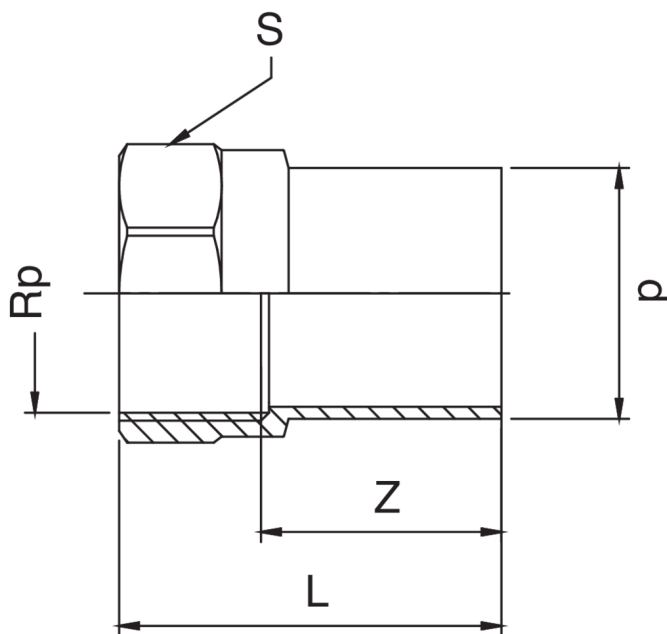

Manicotto maschio filettato femmina.

Specifiche tecniche

D X RP	BAG	MASTER BOX	CODICE	L	S	Z
12 x 3/8"	10	200	RS8272A38012000	37	21	25
12 x 1/2"	10	200	RS8272A12012000	41	25	26
15 x 3/8"	10	200	RS8272A38015000	41	21	29
15 x 1/2"	10	200	RS8272A12015000	45	25	30
18 x 1/2"	10	150	RS8272A12018000	46	25	31
18 x 3/4"	10	100	RS8272A34018000	48	31	31
22 x 1/2"	10	100	RS8272A12022000	47	25	32
22 x 3/4"	10	80	RS8272A34022000	49	31	32
28 x 1"	5	40	RS8272B01028000	54	38	34
35 x 1"1/4	5	20	RS8272B14035000	57	48	35
42 x 1"1/2	5	20	RS8272B12042000	68	55	46
54 x 2"	1	10	RS8272C02054000	76	68	50