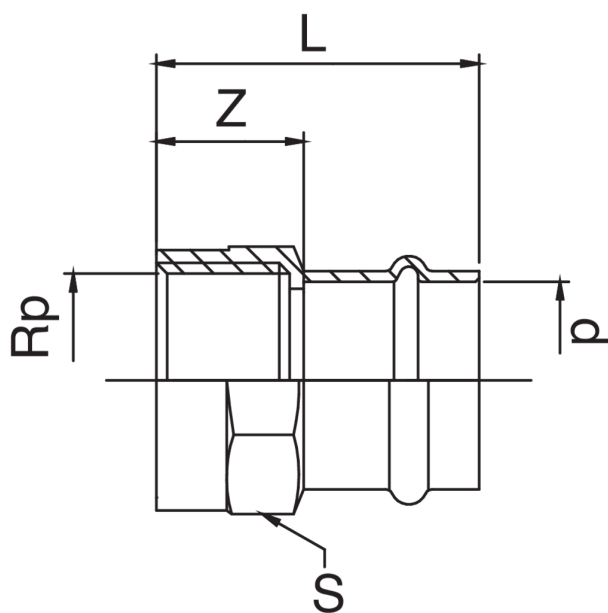

Specifiche tecniche