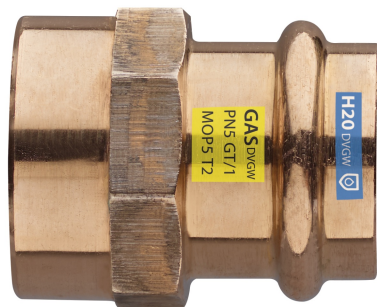

Manicotto femmina filettato femmina.

## Specifiche tecniche

D X RP	BAG	MASTER BOX	CODICE	L	S	Z
12 x 3/8"	10	250	RS8270A38012000	35	25	5
12 x 1/2"	10	200	RS8270A12012000	36	25	3
15 x 3/8"	10	200	RS8270A38015000	36	25	2
15 x 1/2"	10	200	RS8270A12015000	40	25	3
15 x 3/4"	10	150	RS8270A34015000	41	32	2
18 x 1/2"	10	150	RS8270A12018000	41	27	3
18 x 3/4"	10	100	RS8270A34018000	44	31	4
22 x 1/2"	10	100	RS8270A12022000	41	32	2
22 x 3/4"	10	100	RS8270A34022000	46	32	5
22 x 1"	5	80	RS8270B01022000	47	38	4
28 x 1/2"	10	100	RS8270A12028000	41	32	2
28 x 3/4"	5	60	RS8270A34028000	48	38	8
28 x 1"	5	50	RS8270B01028000	48	38	4
28 x 1"1/4	5	30	RS8270B14028000	50	46	3
35 x 3/4"	5	50	RS8270A34035000	50	42	7
35 x 1"	5	40	RS8270B01035000	47	46	2
35 x 1"1/4	5	40	RS8270B14035000	52	48	4
42 x 1"1/4	5	25	RS8270B14042000	64	56	6
42 x 1"1/2	5	25	RS8270B12042000	65	56	7
54 x 2"	1	15	RS8270C02054000	80	68	16