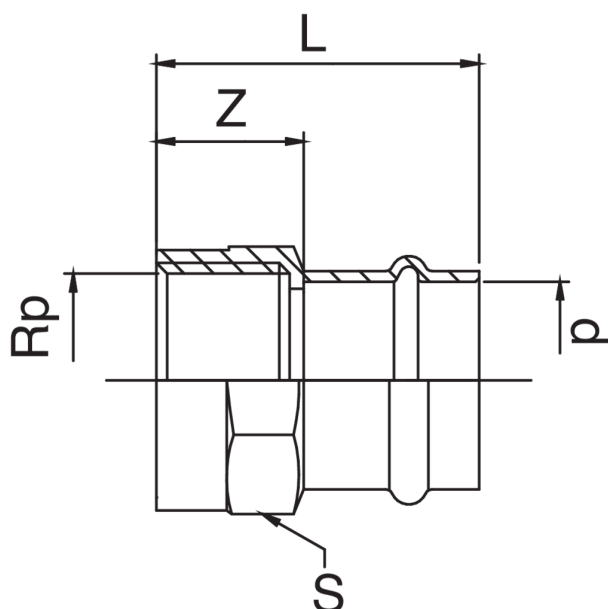

Manicotto femmina filettato femmina.

## Specifiche tecniche

D X RP	BAG	MASTER BOX	CODICE	L	S	Z
12 x 3/8"	10	250	RS8270A38012000	35	25	5
12 x 1/2"	10	200	RS8270A12012000	36	25	3
15 x 3/8"	10	200	RS8270A38015000	36	25	2
15 x 1/2"	10	200	RS8270A12015000	40	25	3
15 x 3/4"	10	150	RS8270A34015000	41	32	2
18 x 1/2"	10	150	RS8270A12018000	41	27	3
18 x 3/4"	10	100	RS8270A34018000	44	31	4
22 x 1/2"	10	100	RS8270A12022000	41	32	2
22 x 3/4"	10	100	RS8270A34022000	46	32	5
22 x 1"	5	80	RS8270B01022000	47	38	4
28 x 1/2"	10	100	RS8270A12028000	41	32	2
28 x 3/4"	5	60	RS8270A34028000	48	38	8
28 x 1"	5	50	RS8270B01028000	48	38	4
28 x 1"1/4	5	30	RS8270B14028000	50	46	3
35 x 3/4"	5	50	RS8270A34035000	50	42	7
35 x 1"	5	40	RS8270B01035000	47	46	2
35 x 1"1/4	5	40	RS8270B14035000	52	48	4
42 x 1"1/4	5	25	RS8270B14042000	64	56	6
42 x 1"1/2	5	25	RS8270B12042000	65	56	7
54 x 2"	1	15	RS8270C02054000	80	68	16