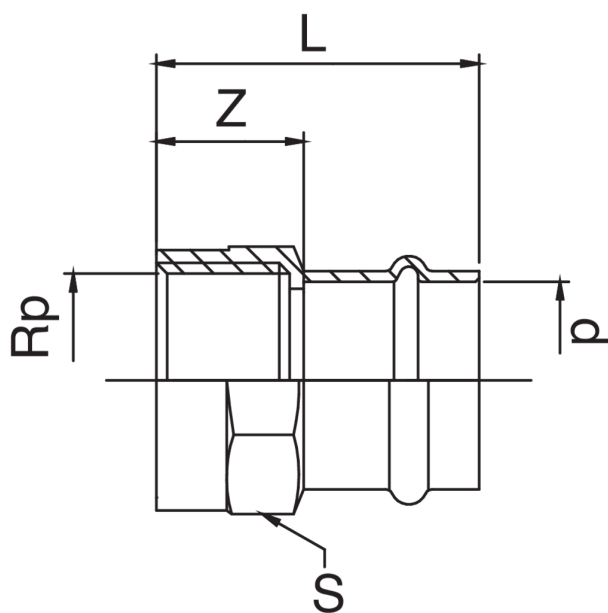

Manicotto femmina filettato femmina.

## Specifiche tecniche

D X RP	BAG	MASTER BOX	CODICE	L	S	Z
12 x 3/8"	10	250	RS8270A38012000	35	25	5
12 x 1/2"	10	200	RS8270A12012000	36	25	3
15 x 3/8"	10	200	RS8270A38015000	36	25	2
15 x 1/2"	10	200	RS8270A12015000	40	25	3
15 x 3/4"	10	150	RS8270A34015000	41	32	2
18 x 1/2"	10	150	RS8270A12018000	41	27	3
18 x 3/4"	10	100	RS8270A34018000	44	31	4
22 x 1/2"	10	100	RS8270A12022000	41	32	2
22 x 3/4"	10	100	RS8270A34022000	46	32	5
22 x 1"	5	80	RS8270B01022000	47	38	4
28 x 1/2"	10	100	RS8270A12028000	41	32	2
28 x 3/4"	5	60	RS8270A34028000	48	38	8
28 x 1"	5	50	RS8270B01028000	48	38	4
28 x 1"1/4	5	30	RS8270B14028000	50	46	3
35 x 3/4"	5	50	RS8270A34035000	50	42	7
35 x 1"	5	40	RS8270B01035000	47	46	2
35 x 1"1/4	5	40	RS8270B14035000	52	48	4
42 x 1"1/4	5	25	RS8270B14042000	64	56	6
42 x 1"1/2	5	25	RS8270B12042000	65	56	7
54 x 2"	1	15	RS8270C02054000	80	68	16