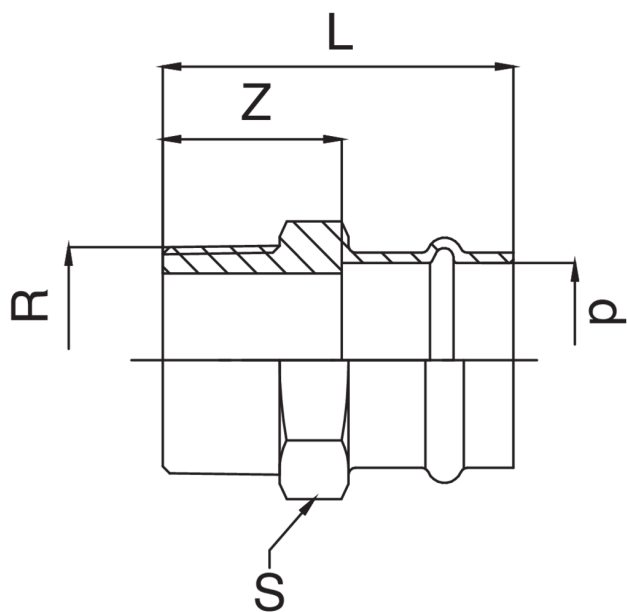

Manicotto femmina filettato maschio.

Specifiche tecniche

D X R	BAG	MASTER BOX	CODICE	L	S	Z
12 x 3/8"	10	250	RS8243A38012000	40	21	22
12 x 1/2"	10	200	RS8243A12012000	43	21	25
15 x 3/8"	10	200	RS8243A38015000	44	25	22
15 x 1/2"	10	150	RS8243A12015000	46	25	24
15 x 3/4"	10	100	RS8243A34015000	48	28	26
18 x 1/2"	10	150	RS8243A12018000	48	27	25
18 x 3/4"	10	100	RS8243A34018000	49	28	26
22 x 1/2"	10	100	RS8243A12022000	49	32	25
22 x 3/4"	10	100	RS8243A34022000	51	32	27
22 x 1"	5	70	RS8243B01022000	52	34	28
28 x 3/4"	5	70	RS8243A34028000	52	38	27
28 x 1"	5	50	RS8243B01028000	54	38	29
28 x 1"1/4	5	50	RS8243B14028000	58	42	33
35 x 1"	5	30	RS8243B01035000	58	46	32
35 x 1"1/4	5	40	RS8243B14035000	60	46	34
35 x 1"1/2	5	25	RS8243B12035000	60	48	34
42 x 1"1/4	5	20	RS8243B14042000	75	56	39
42 x 1"1/2	5	25	RS8243B12042000	75	56	39
54 x 1"1/2	1	15	RS8243B12054000	81	68	41
54 x 2"	1	10	RS8243C02054000	86	68	46