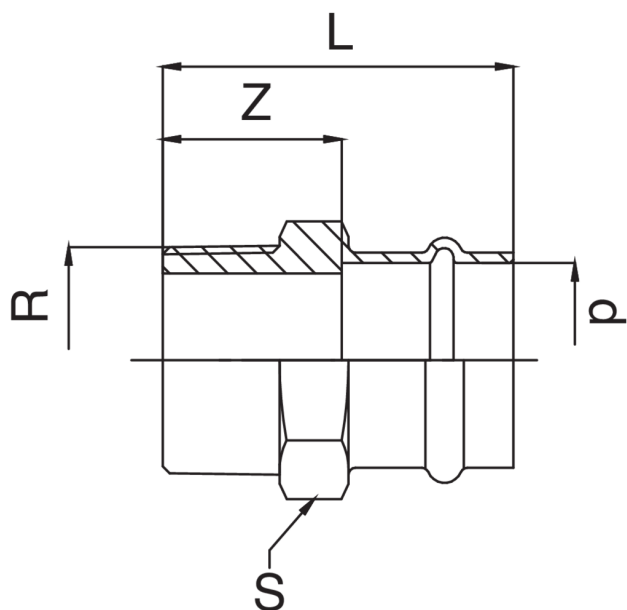

Manicotto femmina filettato maschio.

Specifiche tecniche

D X R	BAG	MASTER BOX	CODICE	L	S	Z
12 x 3/8"	10	250	RS8243A38012000	40	21	22
12 x 1/2"	10	200	RS8243A12012000	43	21	25
15 x 3/8"	10	200	RS8243A38015000	44	25	22
15 x 1/2"	10	150	RS8243A12015000	46	25	24
15 x 3/4"	10	100	RS8243A34015000	48	28	26
18 x 1/2"	10	150	RS8243A12018000	48	27	25
18 x 3/4"	10	100	RS8243A34018000	49	28	26
22 x 1/2"	10	100	RS8243A12022000	49	32	25
22 x 3/4"	10	100	RS8243A34022000	51	32	27
22 x 1"	5	70	RS8243B01022000	52	34	28
28 x 3/4"	5	70	RS8243A34028000	52	38	27
28 x 1"	5	50	RS8243B01028000	54	38	29
28 x 1"1/4	5	50	RS8243B14028000	58	42	33
35 x 1"	5	30	RS8243B01035000	58	46	32
35 x 1"1/4	5	40	RS8243B14035000	60	46	34
35 x 1"1/2	5	25	RS8243B12035000	60	48	34
42 x 1"1/4	5	20	RS8243B14042000	75	56	39
42 x 1"1/2	5	25	RS8243B12042000	75	56	39
54 x 1"1/2	1	15	RS8243B12054000	81	68	41
54 x 2"	1	10	RS8243C02054000	86	68	46