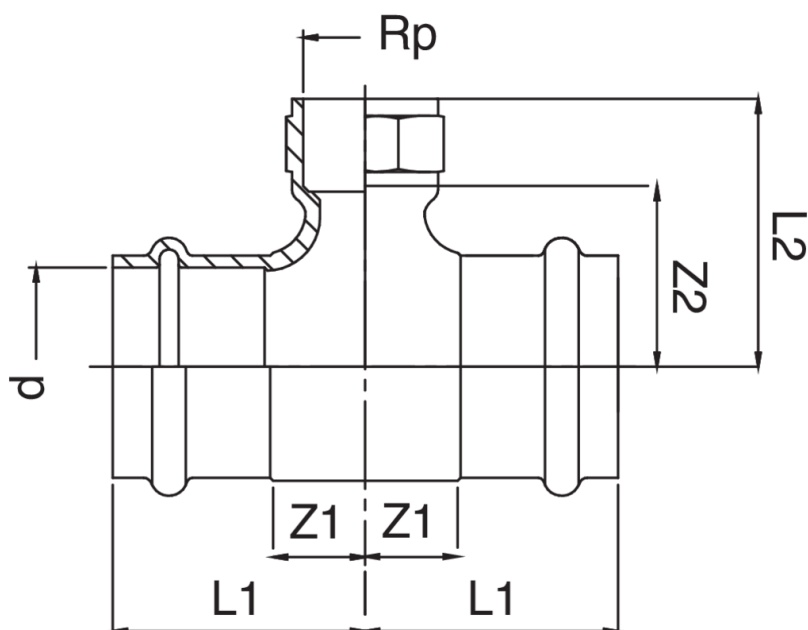

Raccordo a T femmina filettato femmina.

Specifiche tecniche

D X RP	BAG	MASTER BOX	CODICE	L1	L2	Z1	Z2
12 x 1/2"	10	100	RS8130012A12012	44	23	26	13
15 x 3/8"	10	80	RS8130015A38015	43	22	21	12
15 x 1/2"	10	80	RS8130015A12015	45	23	23	13
18 x 1/2"	10	60	RS8130018A12018	47	24	24	14
22 x 1/2"	5	50	RS8130022A12022	48	25	24	15
22 x 3/4"	5	40	RS8130022A34022	53	31	29	16
28 x 1/2"	5	25	RS8130028A12028	53	50	28	35
28 x 3/4"	5	20	RS8130028A34028	53	50	27	35
28 x 1"	5	25	RS8130028B01028	56	35	30	20
35 x 1/2"	5	20	RS8130035A12035	49	38	23	23
42 x 1/2"	1	10	RS8130042A12042	55	50	19	35
54 x 1/2"	1	5	RS8130054A12054	67	54	27	39