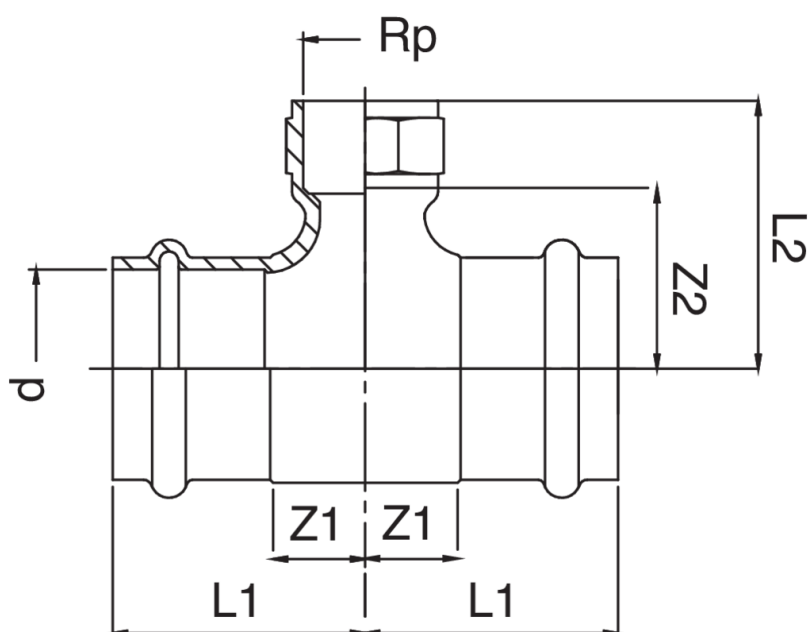

Raccordo a T femmina filettato femmina.

Specifiche tecniche

D X RP	BAG	MASTER BOX	CODICE	L1	L2	Z1	Z2
12 x 1/2"	10	100	RS8130012A12012	44	23	26	13
15 x 3/8"	10	80	RS8130015A38015	43	22	21	12
15 x 1/2"	10	80	RS8130015A12015	45	23	23	13
18 x 1/2"	10	60	RS8130018A12018	47	24	24	14
22 x 1/2"	5	50	RS8130022A12022	48	25	24	15
22 x 3/4"	5	40	RS8130022A34022	53	31	29	16
28 x 1/2"	5	25	RS8130028A12028	53	50	28	35
28 x 3/4"	5	20	RS8130028A34028	53	50	27	35
28 x 1"	5	25	RS8130028B01028	56	35	30	20
35 x 1/2"	5	20	RS8130035A12035	49	38	23	23
42 x 1/2"	1	10	RS8130042A12042	55	50	19	35
54 x 1/2"	1	5	RS8130054A12054	67	54	27	39