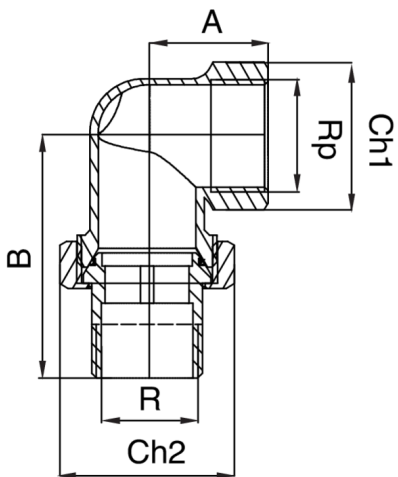

RB3098

Coude union à joint conique, 3 pièces filetage mâle/femelle.

Spécifications techniques

RP/R	BAG	MASTER BOX	CODE	A	B	CH1	CH2
1/4"	10	200	RB3098A14A14000	23	46	21	27
3/8"	10	100	RB3098A38A38000	23	46	21	27
1/2"	10	80	RB3098A12A12000	25	53	26	30
3/4"	10	70	RB3098A34A34000	26	60	31	37
1"	5	30	RB3098B01B01000	33	68	37	46
1"1/4	1	15	RB3098B14B14000	40	80	48	52
1"1/2	1	20	RB3098B12B12000	40	93	55	64
2"	1	10	RB3098C02000000	55	105	70	82