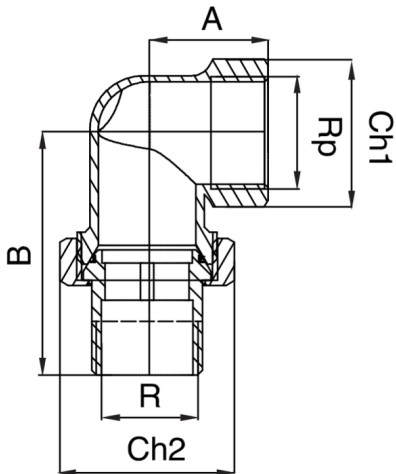

RB3098

Coude union à joint conique, 3 pièces filetage mâle/femelle.

Spécifications techniques

RP/R	BAG	MASTER BOX	CODE	A	B	CH1	CH2
1/4"	10	200	RB3098A14A14000	23	46	21	27
3/8"	10	100	RB3098A38A38000	23	46	21	27
1/2"	10	80	RB3098A12A12000	25	53	26	30
3/4"	10	70	RB3098A34A34000	26	60	31	37
1"	5	30	RB3098B01B01000	33	68	37	46
1"1/4	1	15	RB3098B14B14000	40	80	48	52
1"1/2	1	20	RB3098B12B12000	40	93	55	64
2"	1	10	RB3098C02000000	55	105	70	82