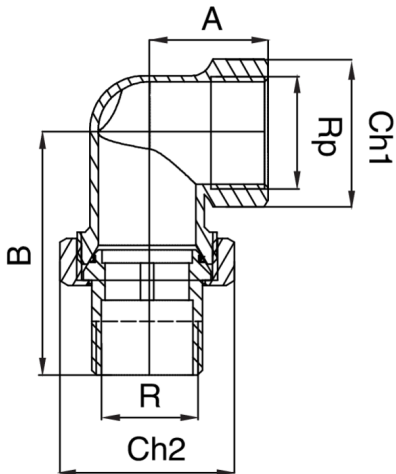

## RB3098

Coude union à joint conique, 3 pièces filetage mâle/femelle.

### Spécifications techniques

RP/R	BAG	MASTER BOX	CODE	A	B	CH1	CH2
1/4"	10	200	RB3098A14A14000	23	46	21	27
3/8"	10	100	RB3098A38A38000	23	46	21	27
1/2"	10	80	RB3098A12A12000	25	53	26	30
3/4"	10	70	RB3098A34A34000	26	60	31	37
1"	5	30	RB3098B01B01000	33	68	37	46
1"1/4	1	15	RB3098B14B14000	40	80	48	52
1"1/2	1	20	RB3098B12B12000	40	93	55	64
2"	1	10	RB3098C02000000	55	105	70	82