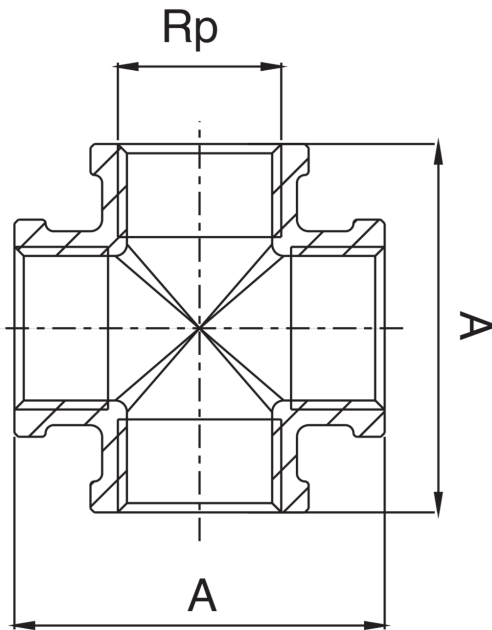

RB3516

Croix filetage femelle.

Spécifications techniques

RP	BAG	MASTER BOX	CODE	A
3/8"	10	100	RB3516A38A38A38	43
1/2"	10	100	RB3516A12A12A12	48

Applications

DRINKING WATER

HEATING

HVAC