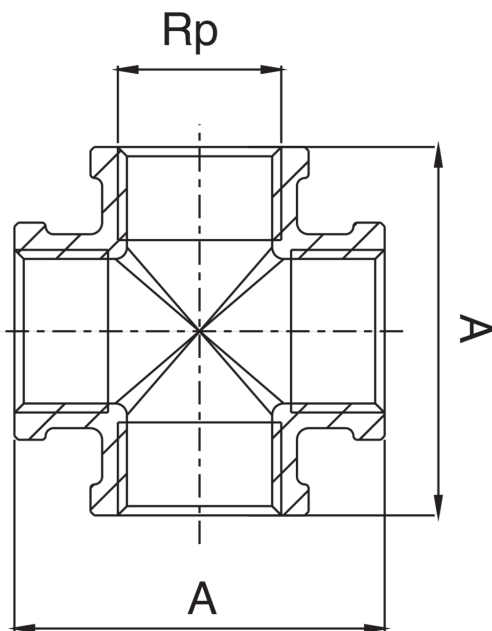

RB3516

Croix filetage femelle.

Spécifications techniques

RP	BAG	MASTER BOX	CODE	A
3/8"	10	100	RB3516A38A38A38	43
1/2"	10	100	RB3516A12A12A12	48

Applications

DRINKING WATER

HEATING

HVAC