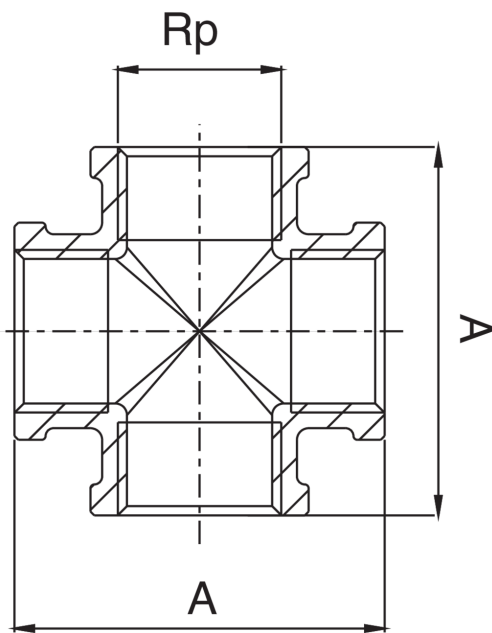

RB3516

Croix filetage femelle.

Spécifications techniques

RP	BAG	MASTER BOX	CODE	A
3/8"	10	100	RB3516A38A38A38	43
1/2"	10	100	RB3516A12A12A12	48

Applications

DRINKING WATER

HEATING

HVAC