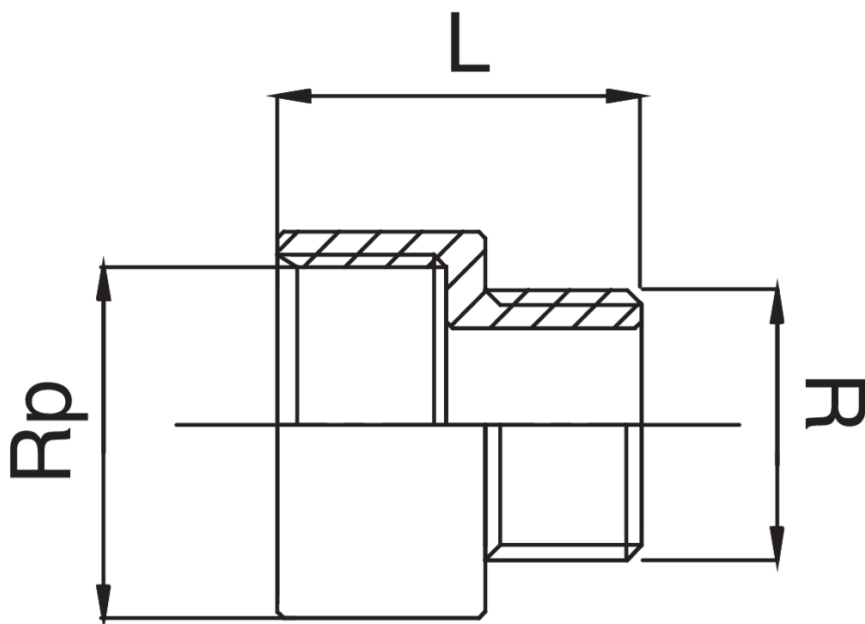

RB3242

Réduction filetage femelle/mâle.

Spécifications techniques

RP X R	BAG	MASTER BOX	CODE	L
3/8" x 1/4"	10	200	RB3242A38A14000	23
1/2" x 3/8"	10	250	RB3242A12A38000	24
3/4" x 3/8"	10	200	RB3242A34A38000	26
3/4" x 1/2"	10	150	RB3242A34A12000	28
1" x 1/2"	10	100	RB3242B01A12000	30
1" x 3/4"	10	100	RB3242B01A34000	31
1"1/4 x 1"	5	30	RB3242B14B01000	35