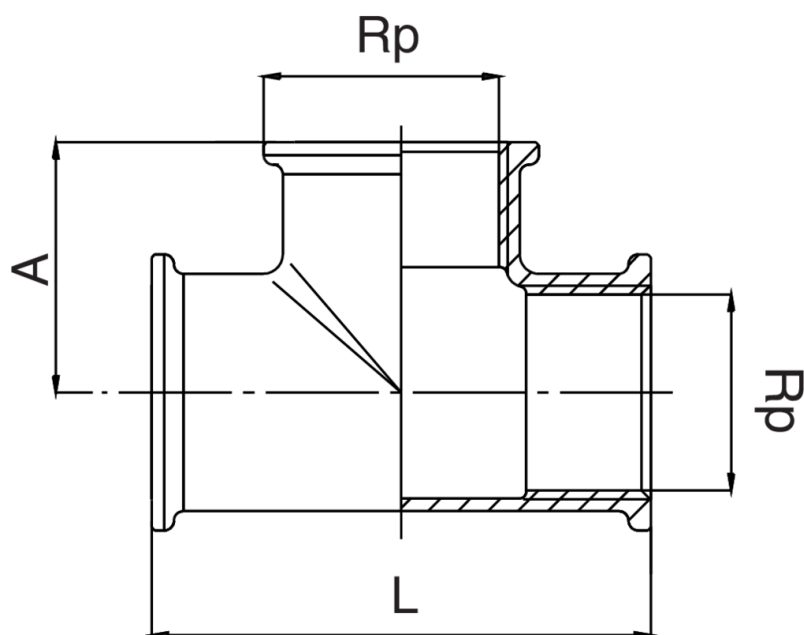

Spécifications techniques

RP	BAG	MASTER BOX	CODE	A	L
1/4"	10	200	RB3130A14A14A14	20	40
3/8"	10	100	RB3130A38A38A38	20	40
1/2"	10	80	RB3130A12A12A12	23	46
3/4"	5	40	RB3130A34A34A34	30	60
1"	5	25	RB3130B01B01B01	36	72
1"1/4	5	20	RB3130B14B14B14	45	90
1"1/2	1	10	RB3130B12B12B12	49	98
2"	1	8	RB3130C02C02C02	57	114