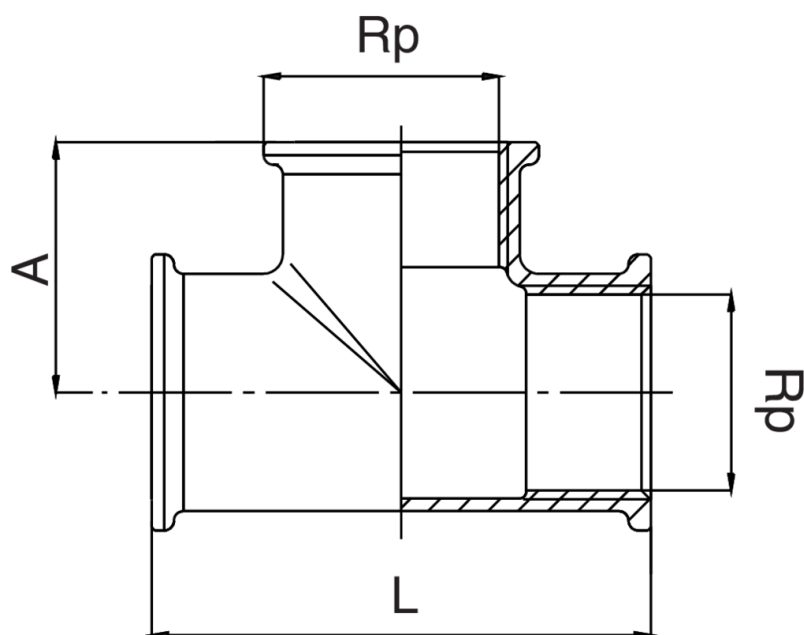

## RB3130

Té filetage femelle.

### Spécifications techniques

RP	BAG	MASTER BOX	CODE	A	L
1/4"	10	200	RB3130A14A14A14	20	40
3/8"	10	100	RB3130A38A38A38	20	40
1/2"	10	80	RB3130A12A12A12	23	46
3/4"	5	40	RB3130A34A34A34	30	60
1"	5	25	RB3130B01B01B01	36	72
1"1/4	5	20	RB3130B14B14B14	45	90
1"1/2	1	10	RB3130B12B12B12	49	98
2"	1	8	RB3130C02C02C02	57	114