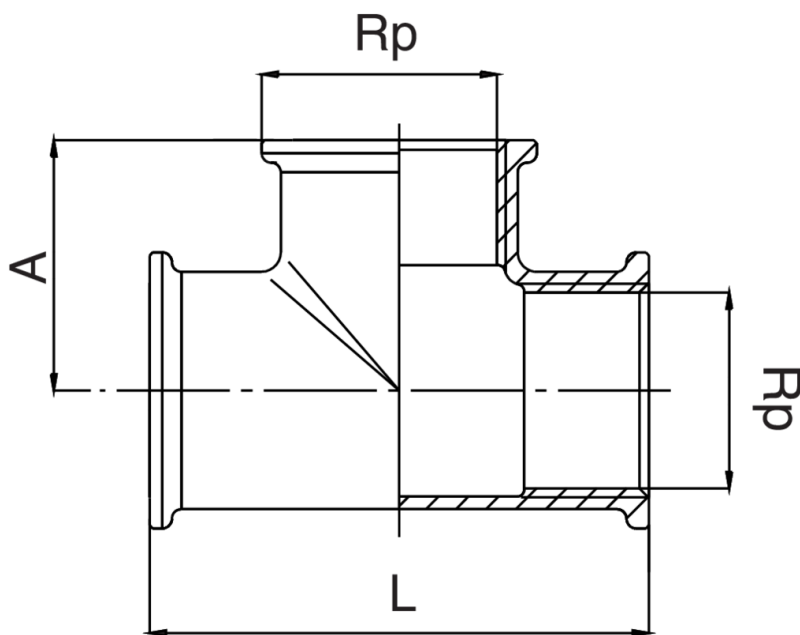

## RB3130

Té filetage femelle.

### Spécifications techniques

RP	BAG	MASTER BOX	CODE	A	L
1/4"	10	200	RB3130A14A14A14	20	40
3/8"	10	100	RB3130A38A38A38	20	40
1/2"	10	80	RB3130A12A12A12	23	46
3/4"	5	40	RB3130A34A34A34	30	60
1"	5	25	RB3130B01B01B01	36	72
1"1/4	5	20	RB3130B14B14B14	45	90
1"1/2	1	10	RB3130B12B12B12	49	98
2"	1	8	RB3130C02C02C02	57	114