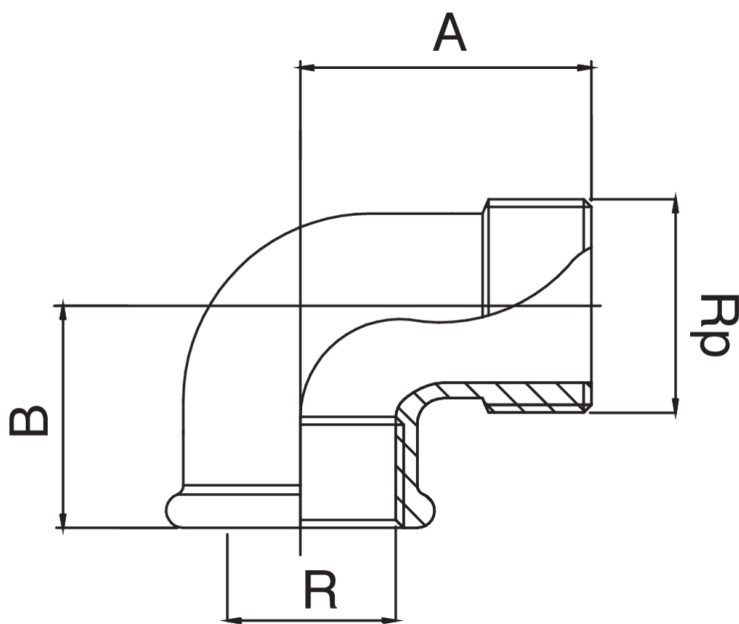

## RB3092

Coude 90° filetage femelle/mâle.

### Spécifications techniques

R X RP	BAG	MASTER BOX	CODE	A	B
1/4" x 1/4"	10	200	RB3092A14A14000	28	20
3/8" x 3/8"	10	100	RB3092A38A38000	31	20
1/2" x 1/2"	10	100	RB3092A12A12000	31	23
3/4" x 3/4"	5	70	RB3092A34A34000	40	30
1" x 1"	5	40	RB3092B01B01000	47	36
1"1/4 x 1"1/4	5	25	RB3092B14B14000	51	45
1"1/2 x 1"1/2	5	20	RB3092B12B12000	46	49
2" x 2"	1	10	RB3092C02C02000	50	55