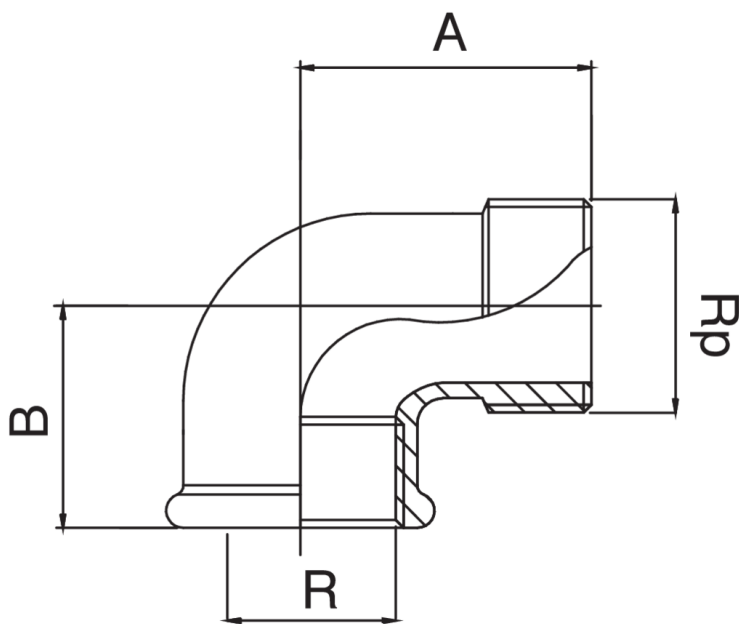

RB3092

Coude 90° filetage femelle/mâle.

Spécifications techniques

R X RP	BAG	MASTER BOX	CODE	A	B
1/4" x 1/4"	10	200	RB3092A14A14000	28	20
3/8" x 3/8"	10	100	RB3092A38A38000	31	20
1/2" x 1/2"	10	100	RB3092A12A12000	31	23
3/4" x 3/4"	5	70	RB3092A34A34000	40	30
1" x 1"	5	40	RB3092B01B01000	47	36
1"1/4 x 1"1/4	5	25	RB3092B14B14000	51	45
1"1/2 x 1"1/2	5	20	RB3092B12B12000	46	49
2" x 2"	1	10	RB3092C02C02000	50	55