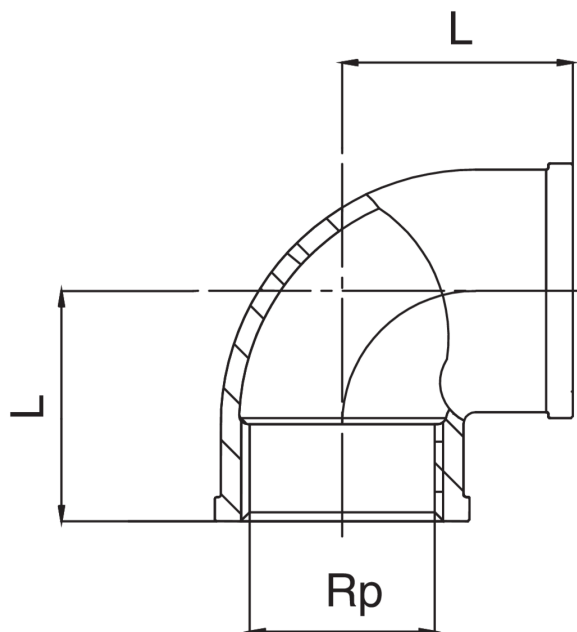

RB3090

Coude 90° filetage femelle/femelle.

Spécifications techniques

RP	BAG	MASTER BOX	CODE	L
1/4"	10	150	RB3090A14A14000	20
3/8"	10	250	RB3090A38A38000	20
1/2"	10	100	RB3090A12A12000	23
3/4"	5	50	RB3090A34A34000	30
1"	5	40	RB3090B01B01000	36
1"1/4	5	25	RB3090B14B14000	45
1"1/2	5	20	RB3090B12B12000	49
2"	1	10	RB3090C02C02000	57