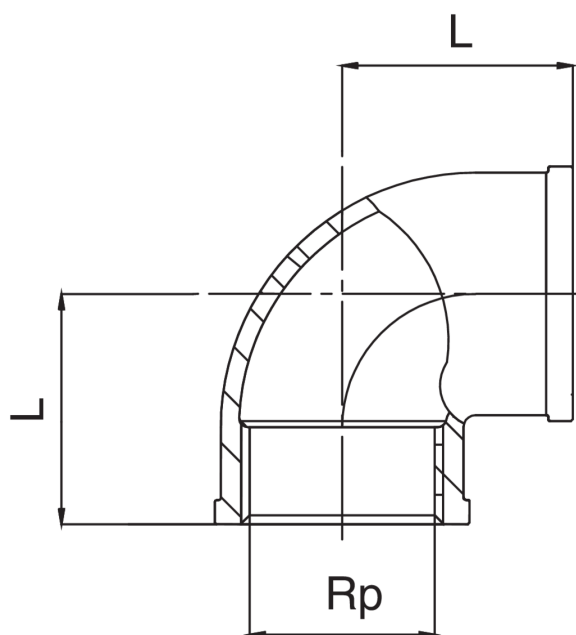

RB3090

Coude 90° filetage femelle/femelle.

Spécifications techniques

RP	BAG	MASTER BOX	CODE	L
1/4"	10	150	RB3090A14A14000	20
3/8"	10	250	RB3090A38A38000	20
1/2"	10	100	RB3090A12A12000	23
3/4"	5	50	RB3090A34A34000	30
1"	5	40	RB3090B01B01000	36
1"1/4	5	25	RB3090B14B14000	45
1"1/2	5	20	RB3090B12B12000	49
2"	1	10	RB3090C02C02000	57