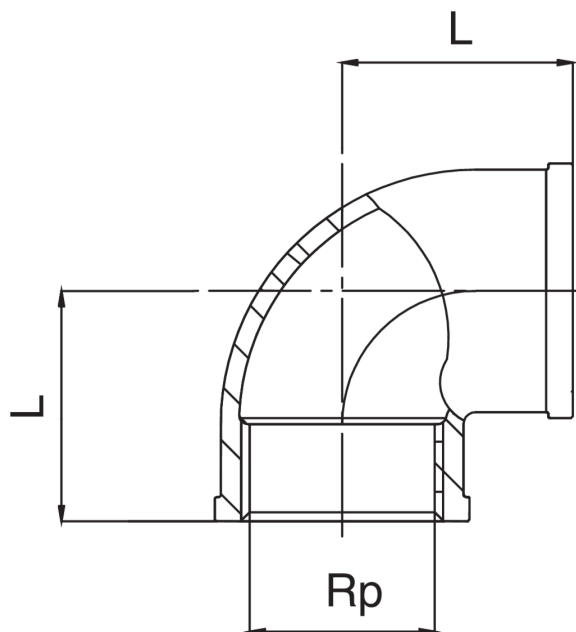

Spécifications techniques

RP	BAG	MASTER BOX	CODE	L
1/4"	10	150	RB3090A14A14000	20
3/8"	10	250	RB3090A38A38000	20
1/2"	10	100	RB3090A12A12000	23
3/4"	5	50	RB3090A34A34000	30
1"	5	40	RB3090B01B01000	36
1"1/4	5	25	RB3090B14B14000	45
1"1/2	5	20	RB3090B12B12000	49
2"	1	10	RB3090C02C02000	57