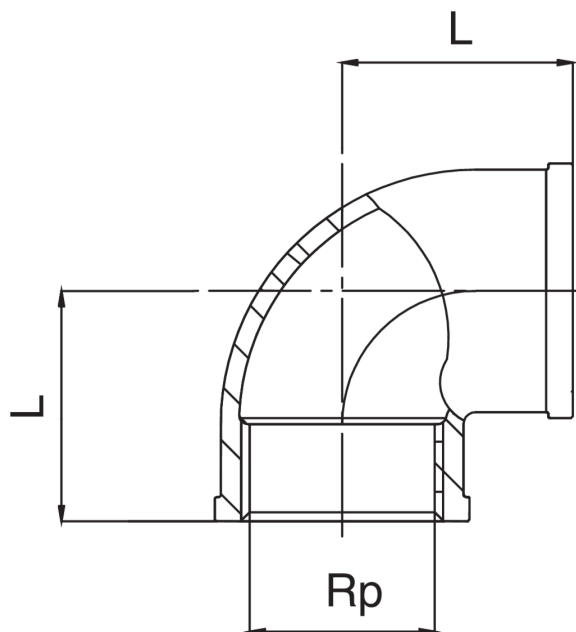

## RB3090

Coude 90° filetage femelle/femelle.

### Spécifications techniques

RP	BAG	MASTER BOX	CODE	L
1/4"	10	150	RB3090A14A14000	20
3/8"	10	250	RB3090A38A38000	20
1/2"	10	100	RB3090A12A12000	23
3/4"	5	50	RB3090A34A34000	30
1"	5	40	RB3090B01B01000	36
1"1/4	5	25	RB3090B14B14000	45
1"1/2	5	20	RB3090B12B12000	49
2"	1	10	RB3090C02C02000	57