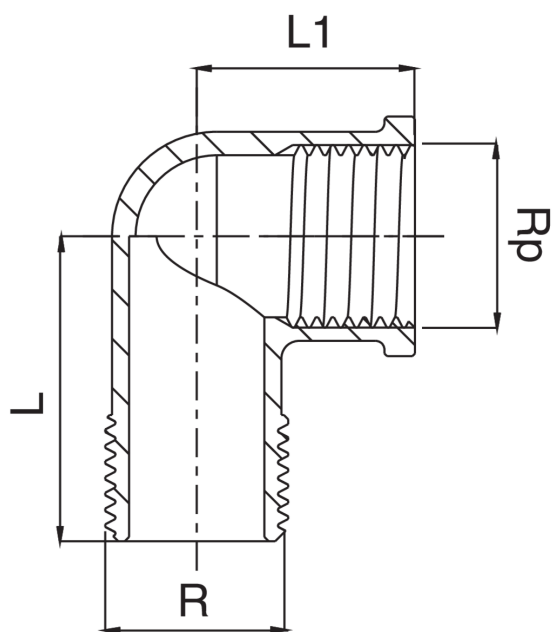

## KR5092

Coude filetage femelle/mâle.

### Spécifications techniques

RP X R	BAG	MASTER BOX	CODE	L	L1
3/8" x 3/8"	10	150	KR5092A38A38000	29	21
1/2" x 1/2"	10	100	KR5092A12A12000	35	25
3/4" x 3/4"	10	70	KR5092A34A34000	40	27
1" x 1"	5	40	KR5092B01B01000	48	32