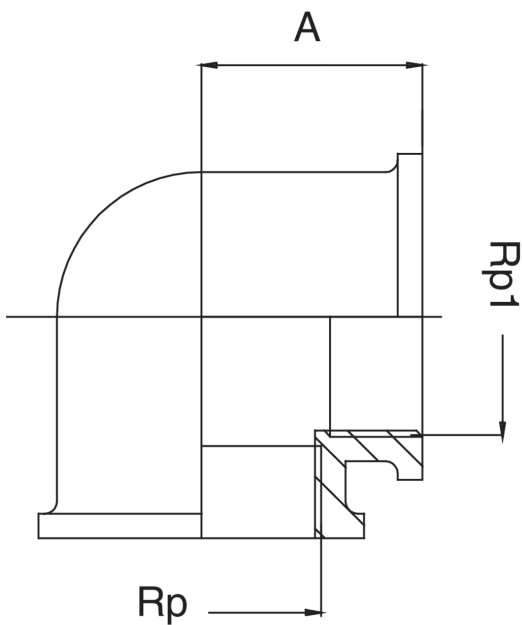

## KR5090

Coude filetage femelle/femelle.

### Spécifications techniques

RP X RP1	BAG	MASTER BOX	CODE	A
3/8" x 3/8"	10	150	KR5090A38A38000	21
1/2" x 1/2"	10	100	KR5090A12A12000	25
3/4" x 3/4"	10	70	KR5090A34A34000	27
1" x 1"	5	40	KR5090B01B01000	21