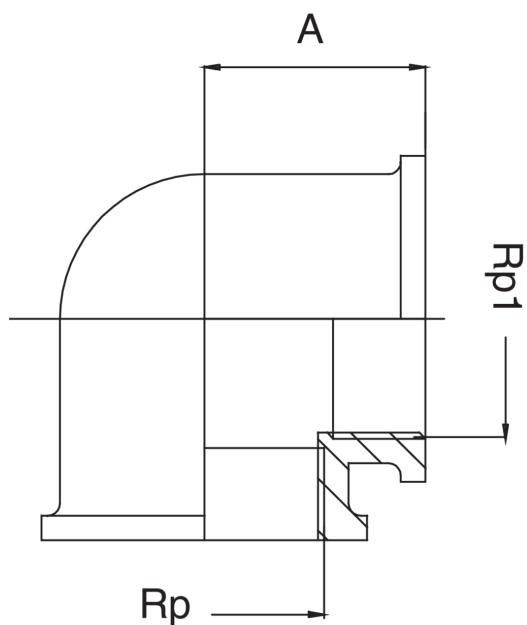

## KR5090

Coude filetage femelle/femelle.

### Spécifications techniques

RP X RP1	BAG	MASTER BOX	CODE	A
3/8" x 3/8"	10	150	KR5090A38A38000	21
1/2" x 1/2"	10	100	KR5090A12A12000	25
3/4" x 3/4"	10	70	KR5090A34A34000	27
1" x 1"	5	40	KR5090B01B01000	21