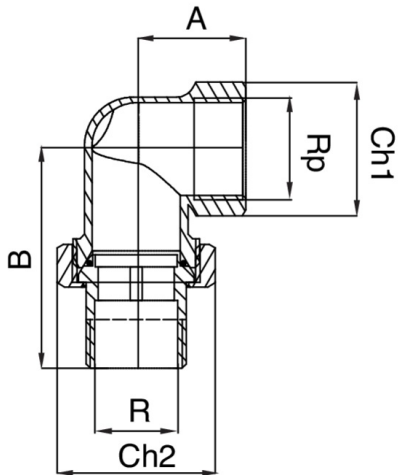

OT5098

Coude union 3 pièces filetage mâle/femelle + joint.

Spécifications techniques

RP X R	BAG	MASTER BOX	CODE	A	B	CH1	CH2
3/8" x 3/8"	10	100	OT5098A38A38000	23	46	21	27
1/2" x 1/2"	10	80	OT5098A12A12000	25	53	26	30
3/4" x 3/4"	5	50	OT5098A34A34000	26	60	31	37
1" x 1"	5	25	OT5098B01B01000	33	68	37	46
1"1/4 x 1"1/4	1	15	OT5098B14B14000	40	80	48	52
1"1/2 x 1"1/2	1	10	OT5098B12B12000	40	93	55	64
2" x 2"	1	5	OT5098C02C02000	55	105	70	82