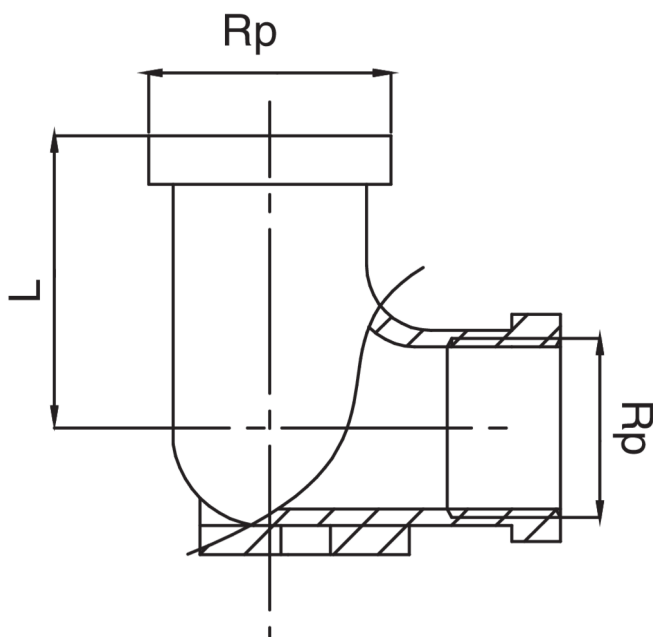

OT5472

Applique coude filetage femelle/femelle.

Spécifications techniques

RP	BAG	MASTER BOX	CODE	L
1/2"	10	100	OT5472A12A12000	38

Applications

DRINKING
WATER

HEATING

HVAC