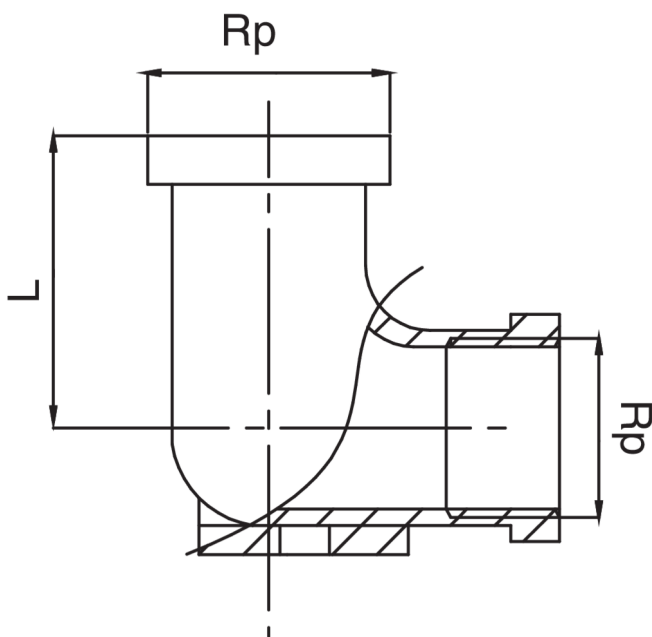

OT5472

Applique coude filetage femelle/femelle.

Spécifications techniques

RP	BAG	MASTER BOX	CODE	L
1/2"	10	100	OT5472A12A12000	38

Applications

DRINKING
WATER

HEATING

HVAC