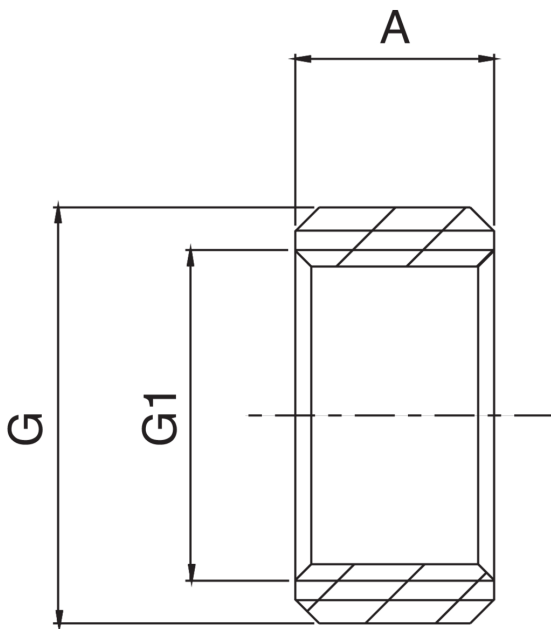

## OT5517

Bague filetage femelle ISO 228/1.

### Spécifications techniques

G X G1	BAG	MASTER BOX	CODE	A
3/8" x 1/4"	10	200	OT5517A38A14000	10
1/2" x 3/8"	10	500	OT5517A12A38000	10
3/4" x 1/2"	10	500	OT5517A34A12000	10
1" x 3/4"	10	150	OT5517B01A34000	13