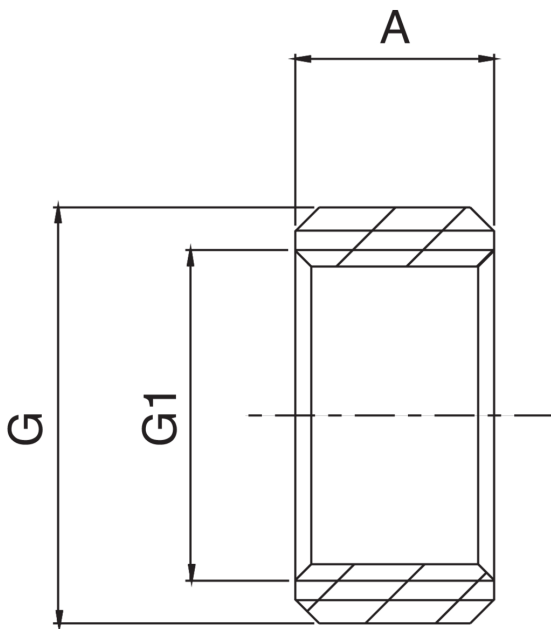

OT5517

Bague filetage femelle ISO 228/1.

Spécifications techniques

G X G1	BAG	MASTER BOX	CODE	A
3/8" x 1/4"	10	200	OT5517A38A14000	10
1/2" x 3/8"	10	500	OT5517A12A38000	10
3/4" x 1/2"	10	500	OT5517A34A12000	10
1" x 3/4"	10	150	OT5517B01A34000	13