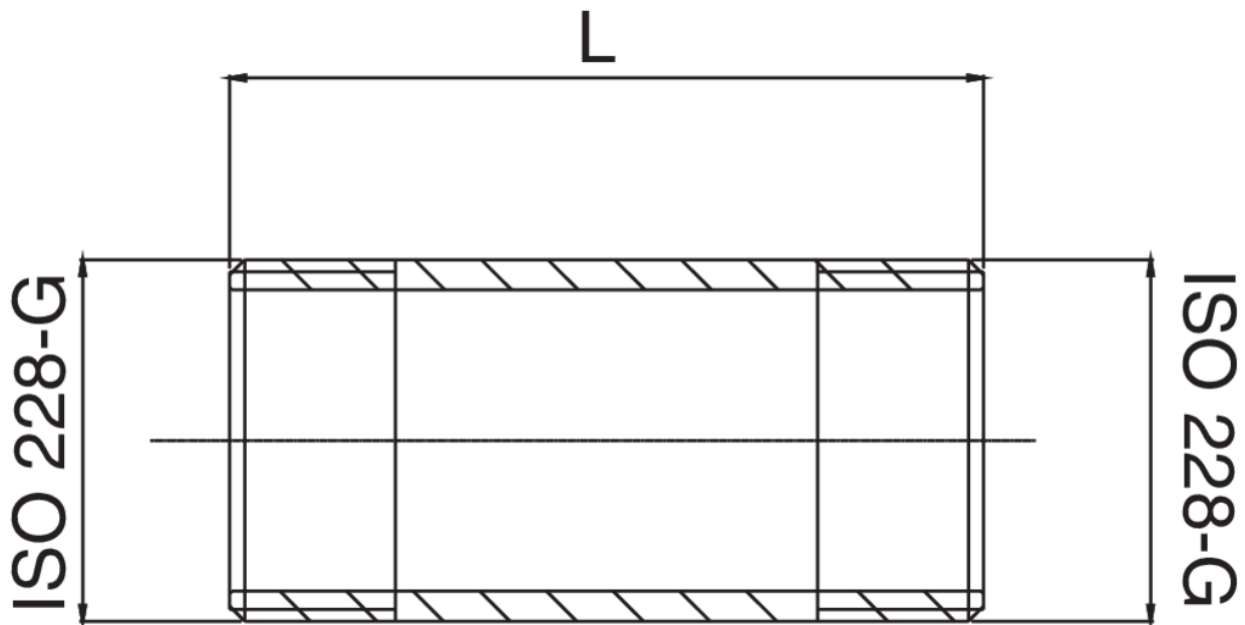

OT5531

Allonge filetage mâle/mâle ISO 228/1.

Spécifications techniques

L X R	BAG	MASTER BOX	CODE
40 x 1/2"	5	150	OT5531A12040000
40 x 3/4"	10	100	OT5531A34040000
40 x 1"	10	100	OT5531B01040000
60 x 1/2"	5	150	OT5531A12060000
60 x 3/4"	5	80	OT5531A34060000
60 x 1"	5	50	OT5531B01060000
60 x 1"1/4	5	30	OT5531B14060000
60 x 1"1/2	5	25	OT5531B12060000
80 x 1/2"	5	100	OT5531A12080000
80 x 3/4"	5	80	OT5531A34080000
80 x 1"	5	50	OT5531B01080000
80 x 1"1/4	5	30	OT5531B14080000
80 x 1"1/2	5	30	OT5531B12080000
100 x 1/2"	5	80	OT5531A12100000
100 x 3/4"	5	50	OT5531A34100000
100 x 1"	5	40	OT5531B01100000
100 x 1"1/4	5	30	OT5531B14100000
100 x 1"1/2	5	30	OT5531B12100000
120 x 1/2"	5	80	OT5531A12120000
120 x 3/4"	5	60	OT5531A34120000
120 x 1"	5	40	OT5531B01120000
120 x 1"1/4	5	25	OT5531B14120000
120 x 1"1/2	1	25	OT5531B12120000
150 x 1/2"	5	70	OT5531A12150000
150 x 3/4"	5	50	OT5531A34150000
150 x 1"	5	30	OT5531B01150000
150 x 1"1/4	10	20	OT5531B14150000
150 x 1"1/2	10	15	OT5531B12150000
160 x 1/2"	10	50	OT5531A12160000
180 x 1/2"	10	50	OT5531A12180000
180 x 3/4"	5	20	OT5531A34180000
200 x 1/2"	5	40	OT5531A12200000
200 x 3/4"	5	30	OT5531A34200000
200 x 1"	5	20	OT5531B01200000
200 x 1"1/4	5	10	OT5531B14200000
200 x 1"1/2	5	10	OT5531B12200000
250 x 1/2"	5	25	OT5531A12250000
250 x 3/4"	5	25	OT5531A34250000
300 x 1/2"	5	20	OT5531A12300000
300 x 3/4"	5	30	OT5531A34300000