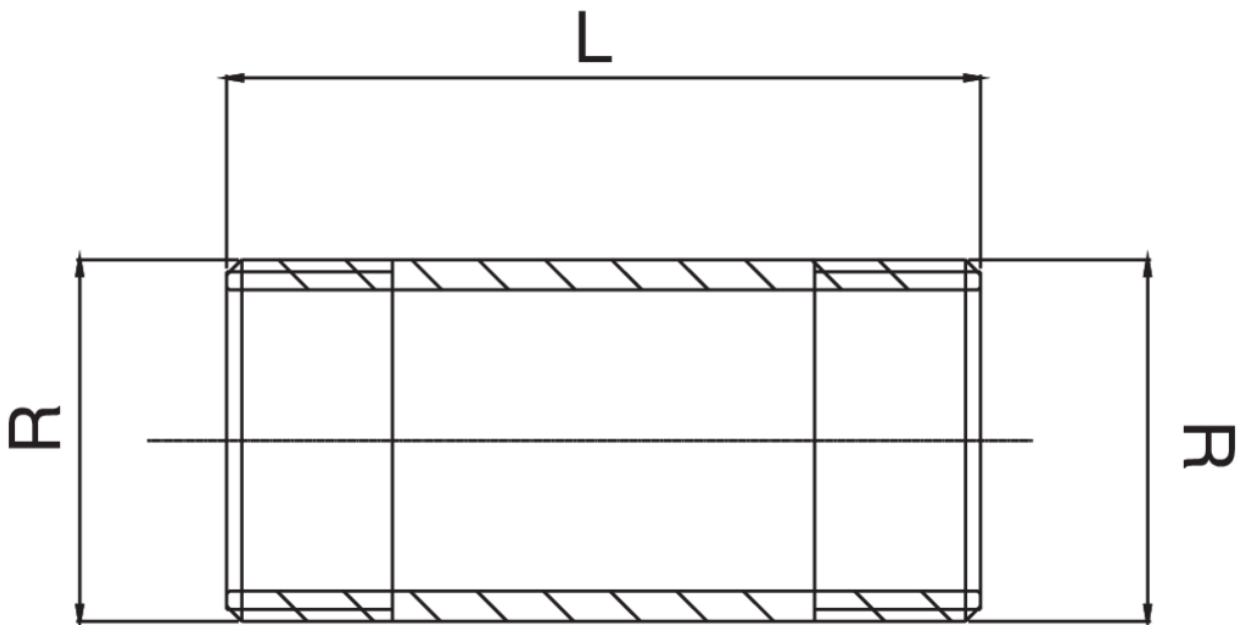

OT5531

Allonge filetage mâle/mâle ISO 228/1.

Spécifications techniques

| L X R | BAG | MASTER BOX | CODE |
|-------------|-----|------------|-----------------|
| 40 x 1/2" | 5 | 150 | OT5531A12040000 |
| 40 x 3/4" | 10 | 100 | OT5531A34040000 |
| 40 x 1" | 10 | 100 | OT5531B01040000 |
| 60 x 1/2" | 5 | 150 | OT5531A12060000 |
| 60 x 3/4" | 5 | 80 | OT5531A34060000 |
| 60 x 1" | 5 | 50 | OT5531B01060000 |
| 60 x 1"1/4 | 5 | 30 | OT5531B14060000 |
| 60 x 1"1/2 | 5 | 25 | OT5531B12060000 |
| 80 x 1/2" | 5 | 100 | OT5531A12080000 |
| 80 x 3/4" | 5 | 80 | OT5531A34080000 |
| 80 x 1" | 5 | 50 | OT5531B01080000 |
| 80 x 1"1/4 | 5 | 30 | OT5531B14080000 |
| 80 x 1"1/2 | 5 | 30 | OT5531B12080000 |
| 100 x 1/2" | 5 | 80 | OT5531A12100000 |
| 100 x 3/4" | 5 | 50 | OT5531A34100000 |
| 100 x 1" | 5 | 40 | OT5531B01100000 |
| 100 x 1"1/4 | 5 | 30 | OT5531B14100000 |
| 100 x 1"1/2 | 5 | 30 | OT5531B12100000 |
| 120 x 1/2" | 5 | 80 | OT5531A12120000 |
| 120 x 3/4" | 5 | 60 | OT5531A34120000 |
| 120 x 1" | 5 | 40 | OT5531B01120000 |
| 120 x 1"1/4 | 5 | 25 | OT5531B14120000 |
| 120 x 1"1/2 | 1 | 25 | OT5531B12120000 |
| 150 x 1/2" | 5 | 70 | OT5531A12150000 |
| 150 x 3/4" | 5 | 50 | OT5531A34150000 |
| 150 x 1" | 5 | 30 | OT5531B01150000 |
| 150 x 1"1/4 | 10 | 20 | OT5531B14150000 |
| 150 x 1"1/2 | 10 | 15 | OT5531B12150000 |
| 160 x 1/2" | 10 | 50 | OT5531A12160000 |
| 180 x 1/2" | 10 | 50 | OT5531A12180000 |
| 180 x 3/4" | 5 | 20 | OT5531A34180000 |
| 200 x 1/2" | 5 | 40 | OT5531A12200000 |
| 200 x 3/4" | 5 | 30 | OT5531A34200000 |
| 200 x 1" | 5 | 20 | OT5531B01200000 |
| 200 x 1"1/4 | 5 | 10 | OT5531B14200000 |
| 200 x 1"1/2 | 5 | 10 | OT5531B12200000 |
| 250 x 1/2" | 5 | 25 | OT5531A12250000 |
| 250 x 3/4" | 5 | 25 | OT5531A34250000 |
| 300 x 1/2" | 5 | 20 | OT5531A12300000 |
| 300 x 3/4" | 5 | 30 | OT5531A34300000 |