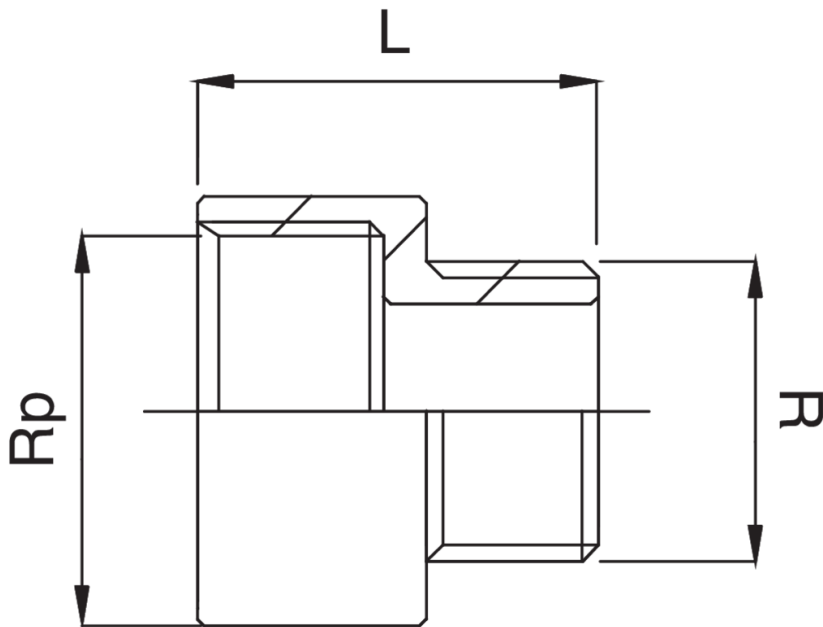

OT5525

Réduction filetage femelle/mâle.

Spécifications techniques

RP X R	BAG	MASTER BOX	CODE	L
3/8" x 1/4"	10	400	OT5525A38A14000	23
1/2" x 3/8"	10	250	OT5525A12A38000	24
3/4" x 3/8"	10	250	OT5525A34A38000	28
3/4" x 1/2"	10	200	OT5525A34A12000	28
1" x 1/2"	10	100	OT5525B01A12000	30
1" x 3/4"	10	100	OT5525B01A34000	31
1"1/4 x 1"	5	60	OT5525B14B01000	35
1"1/2 x 1"1/4	5	70	OT5525B12B14000	44
2" x 1"1/2	5	50	OT5525B12C02000	55