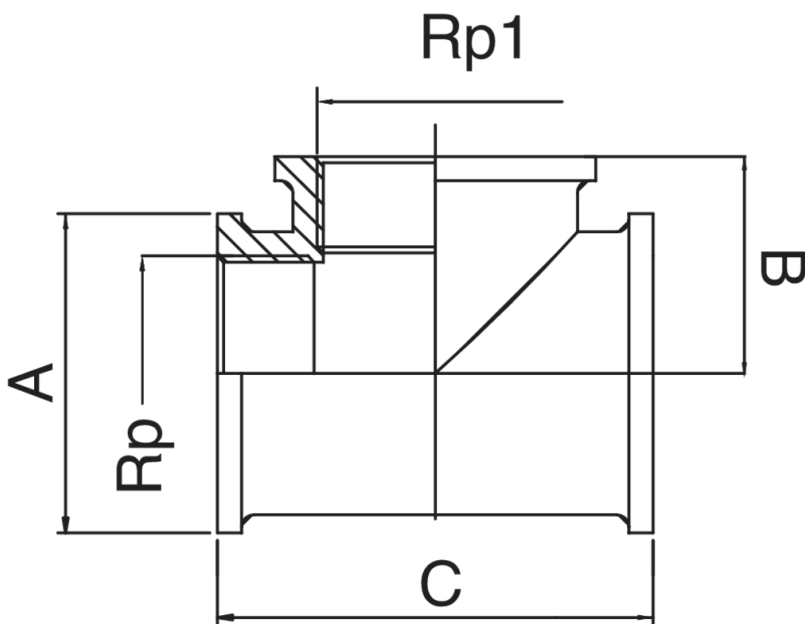

## OT5005

Té filetage femelle.

### Spécifications techniques

RP X RP1	BAG	MASTER BOX	CODE	A	B	C
1/4" x 1/4"	10	200	OT5005A14A14A14	20	19	38
3/8" x 3/8"	10	150	OT5005A38A38A38	23	21	42
1/2" x 1/2"	10	100	OT5005A12A12A12	28	25	50
3/4" x 1/2"	10	100	OT5005A34A12A34	31	26	52
3/4" x 3/4"	5	50	OT5005A34A34A34	35	27	54
1" x 3/4"	10	50	OT5005B01A34B01	38	29	58
1" x 1"	5	30	OT5005B01B01B01	42	31	62
1"1/4 x 1"1/4	5	20	OT5005B14B14B14	51	40	80
1"1/2 x 1"1/2	1	15	OT5005B12B12B12	57	45	90
2" x 2"	1	10	OT5005C02C02C02	70	50	100
3" x 3"	1	2	OT5005D03D03D03	80	60	120