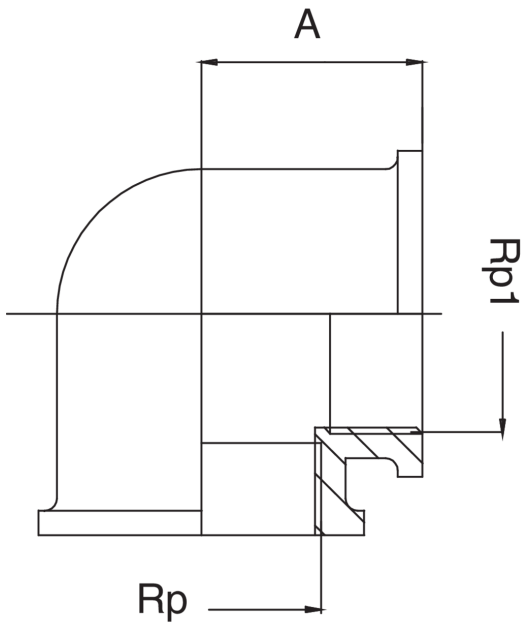

OT5090

Coude filetage femelle/femelle.

Spécifications techniques

RP X RP1	BAG	MASTER BOX	CODE	A
1/4" x 1/4"	10	200	OT5090A14A14000	19
3/8" x 3/8"	10	150	OT5090A38A38000	21
1/2" x 1/2"	10	100	OT5090A12A12000	25
1/2" x 3/4"	10	100	OT5090A12A34000	26
3/4" x 3/4"	5	70	OT5090A34A34000	27
1" x 3/4"	10	50	OT5090B01A34000	29
1" x 1"	5	40	OT5090B01B01000	31
1"1/4 x 1"1/4	5	25	OT5090B14B14000	40
1"1/2 x 1"1/2	5	15	OT5090B12B12000	45
2" x 2"	1	10	OT5090C02C02000	50
2"1/2 x 2"1/2	1	4	OT5090C12C12000	60
3" x 3"	1	5	OT5090D03D03000	70