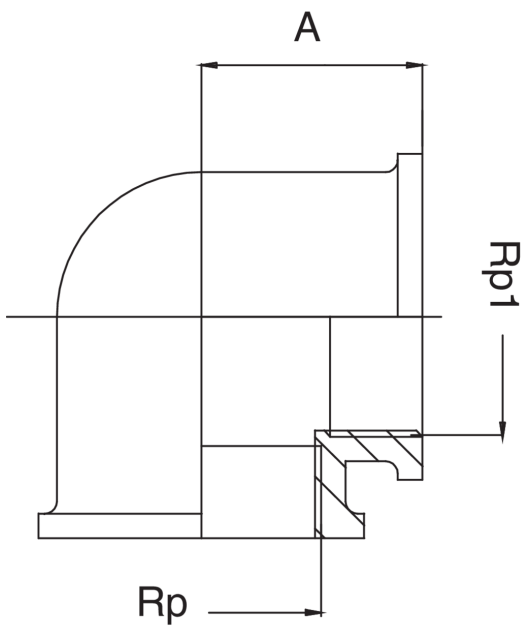

## OT5090

Coude filetage femelle/femelle.

### Spécifications techniques

RP X RP1	BAG	MASTER BOX	CODE	A
1/4" x 1/4"	10	200	OT5090A14A14000	19
3/8" x 3/8"	10	150	OT5090A38A38000	21
1/2" x 1/2"	10	100	OT5090A12A12000	25
1/2" x 3/4"	10	100	OT5090A12A34000	26
3/4" x 3/4"	5	70	OT5090A34A34000	27
1" x 3/4"	10	50	OT5090B01A34000	29
1" x 1"	5	40	OT5090B01B01000	31
1"1/4 x 1"1/4	5	25	OT5090B14B14000	40
1"1/2 x 1"1/2	5	15	OT5090B12B12000	45
2" x 2"	1	10	OT5090C02C02000	50
2"1/2 x 2"1/2	1	4	OT5090C12C12000	60
3" x 3"	1	5	OT5090D03D03000	70