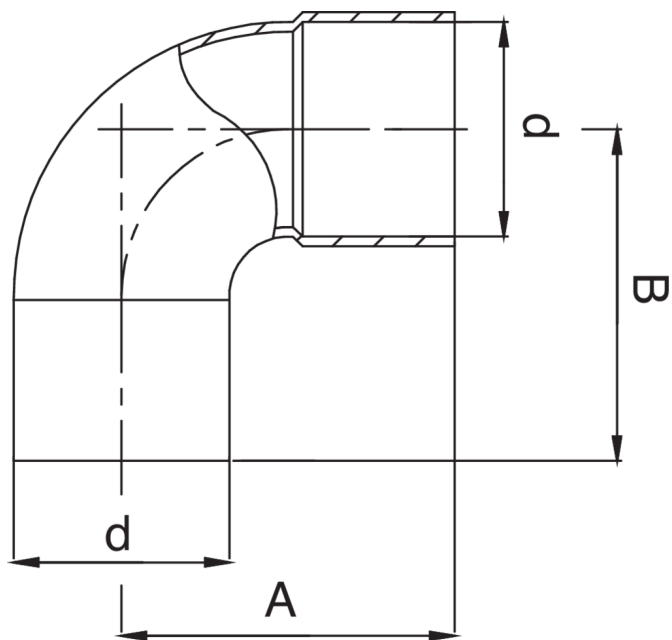

FR5092

Coude 90° M/F.

Spécifications techniques

D	BAG	MASTER BOX	CODE	A	B
1/4"	10	400	FR5092A14A14000	14	15
3/8"	10	300	FR5092A38A38000	15,5	16
1/2"	10	350	FR5092A12A12000	18	20
5/8"	10	60	FR5092A58A58000	21	25
3/4"	10	60	FR5092A34A34000	26	30
7/8"	10	40	FR5092A78A78000	31	34
1"	5	20	FR5092B01B01000	32	36
1"1/8	5	100	FR5092B18B18000	39	43
1"1/4	5	50	FR5092B14B14000	38	41
1"3/8	5	40	FR5092B38B38000	44	50
1"5/8	5	50	FR5092B58B58000	50	51
2"1/8	1	8	FR5092C18C18000	62,5	64
2"5/8	1	10	FR5092C58C58000	76	79
3"1/8	1	10	FR5092D18D18000	91	97