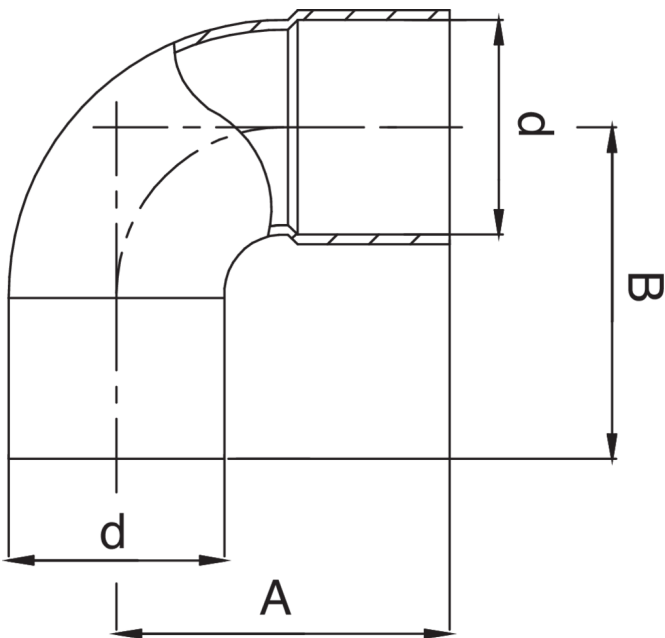

FR5092

Coude 90° M/F.

Spécifications techniques

D	BAG	MASTER BOX	CODE	A	B
1/4"	10	400	FR5092A14A14000	14	15
3/8"	10	300	FR5092A38A38000	15,5	16
1/2"	10	350	FR5092A12A12000	18	20
5/8"	10	60	FR5092A58A58000	21	25
3/4"	10	60	FR5092A34A34000	26	30
7/8"	10	40	FR5092A78A78000	31	34
1"	5	20	FR5092B01B01000	32	36
1"1/8	5	100	FR5092B18B18000	39	43
1"1/4	5	50	FR5092B14B14000	38	41
1"3/8	5	40	FR5092B38B38000	44	50
1"5/8	5	50	FR5092B58B58000	50	51
2"1/8	1	8	FR5092C18C18000	62,5	64
2"5/8	1	10	FR5092C58C58000	76	79
3"1/8	1	10	FR5092D18D18000	91	97