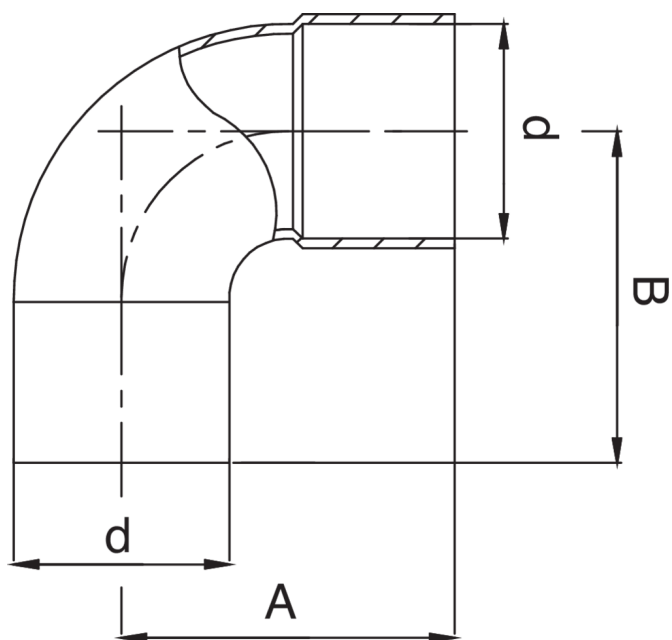

FR5092

Coude 90° M/F.

Spécifications techniques

D	BAG	MASTER BOX	CODE	A	B
1/4"	10	400	FR5092A14A14000	14	15
3/8"	10	300	FR5092A38A38000	15,5	16
1/2"	10	350	FR5092A12A12000	18	20
5/8"	10	60	FR5092A58A58000	21	25
3/4"	10	60	FR5092A34A34000	26	30
7/8"	10	40	FR5092A78A78000	31	34
1"	5	20	FR5092B01B01000	32	36
1"1/8	5	100	FR5092B18B18000	39	43
1"1/4	5	50	FR5092B14B14000	38	41
1"3/8	5	40	FR5092B38B38000	44	50
1"5/8	5	50	FR5092B58B58000	50	51
2"1/8	1	8	FR5092C18C18000	62,5	64
2"5/8	1	10	FR5092C58C58000	76	79
3"1/8	1	10	FR5092D18D18000	91	97