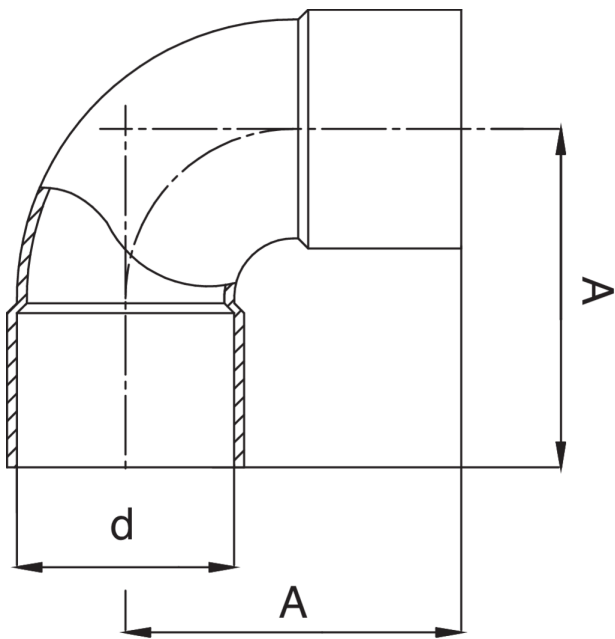

FR5090

Coude 90° F/F.

Spécifications techniques

D	BAG	MASTER BOX	CODE	A
1/4"	10	300	FR5090A14A14000	14
3/8"	10	200	FR5090A38A38000	15,5
1/2"	10	300	FR5090A12A12000	18
5/8"	10	120	FR5090A58A58000	21
3/4"	10	200	FR5090A34A34000	26
7/8"	10	40	FR5090A78A78000	31
1"	10	40	FR5090B01B01000	32
1"1/8	5	50	FR5090B18B18000	39
1"1/4	5	50	FR5090B14B14000	38
1"3/8	5	35	FR5090B38B38000	44
1"5/8	5	20	FR5090B58B58000	50
2"1/8	1	25	FR5090C18C18000	62,5
2"5/8	1	20	FR5090C58C58000	76
3"1/8	1	8	FR5090D18D18000	91