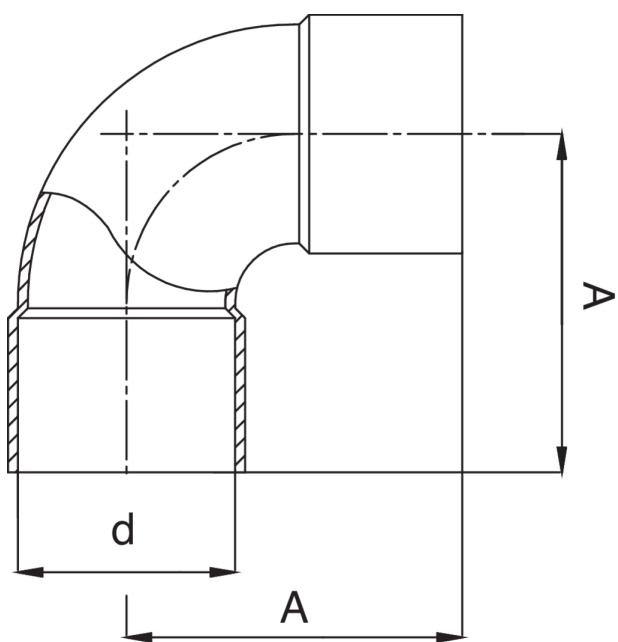

FR5090

Coude 90° F/F.

Spécifications techniques

D	BAG	MASTER BOX	CODE	A
1/4"	10	300	FR5090A14A14000	14
3/8"	10	200	FR5090A38A38000	15,5
1/2"	10	300	FR5090A12A12000	18
5/8"	10	120	FR5090A58A58000	21
3/4"	10	200	FR5090A34A34000	26
7/8"	10	40	FR5090A78A78000	31
1"	10	40	FR5090B01B01000	32
1"1/8	5	50	FR5090B18B18000	39
1"1/4	5	50	FR5090B14B14000	38
1"3/8	5	35	FR5090B38B38000	44
1"5/8	5	20	FR5090B58B58000	50
2"1/8	1	25	FR5090C18C18000	62,5
2"5/8	1	20	FR5090C58C58000	76
3"1/8	1	8	FR5090D18D18000	91