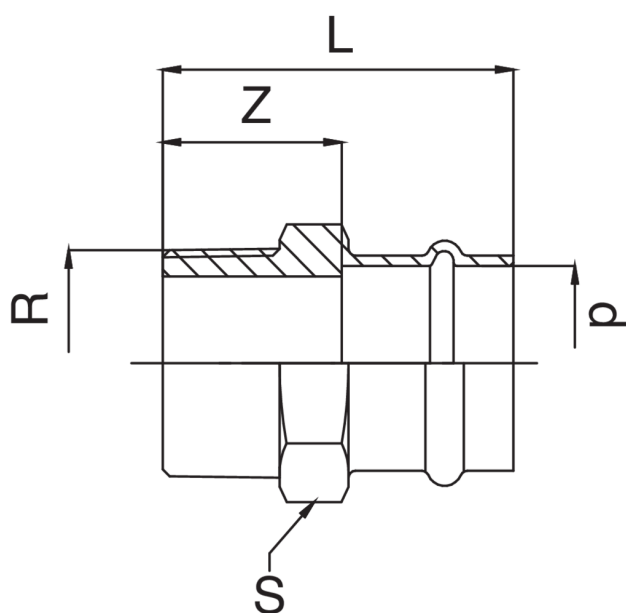

Manchon F/filetage mâle en bronze.

Spécifications techniques

DXR	BAG	MASTER BOX	CODE	L	S	Z
12 x 3/8"	10	250	RK8243A38012000	40	21	22
12 x 1/2"	10	200	RK8243A12012000	43	21	25
15 x 3/8"	10	200	RK8243A38015000	44	25	22
15 x 1/2"	10	150	RK8243A12015000	46	25	24
18 x 1/2"	10	150	RK8243A12018000	48	27	25
18 x 3/4"	10	100	RK8243A34018000	49	28	26
22 x 1/2"	10	100	RK8243A12022000	49	32	25
22 x 3/4"	10	100	RK8243A34022000	51	32	27
22 x 1"	5	50	RK8243B01022000	52	34	28