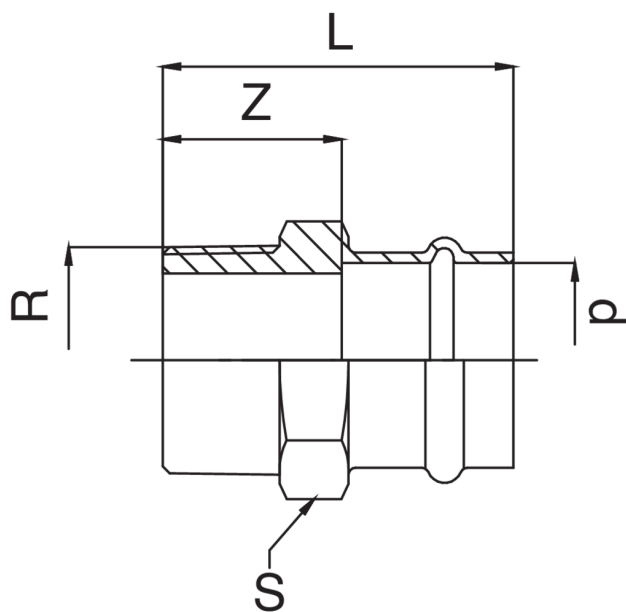

Manchon F/filetage mâle en bronze.

Spécifications techniques

DXR	BAG	MASTER BOX	CODE	L	S	Z
12 x 3/8"	10	250	RK8243A38012000	40	21	22
12 x 1/2"	10	200	RK8243A12012000	43	21	25
15 x 3/8"	10	200	RK8243A38015000	44	25	22
15 x 1/2"	10	150	RK8243A12015000	46	25	24
18 x 1/2"	10	150	RK8243A12018000	48	27	25
18 x 3/4"	10	100	RK8243A34018000	49	28	26
22 x 1/2"	10	100	RK8243A12022000	49	32	25
22 x 3/4"	10	100	RK8243A34022000	51	32	27
22 x 1"	5	50	RK8243B01022000	52	34	28