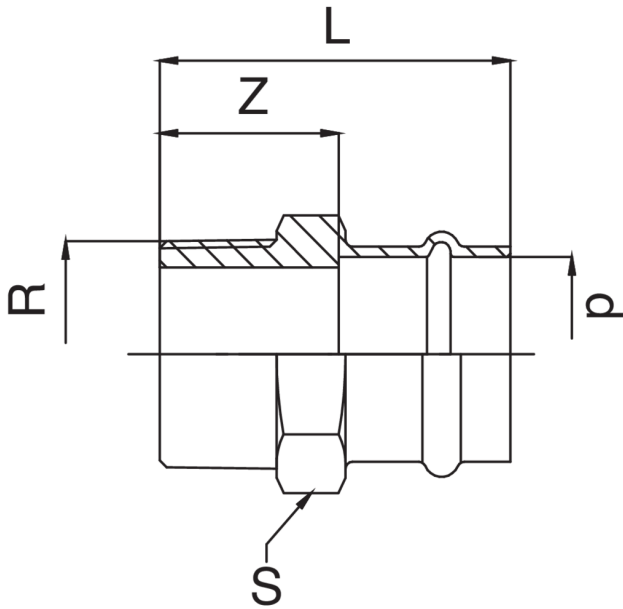

Manchon F/filetage mâle en bronze.

## Spécifications techniques

D X R	BAG	MASTER BOX	CODE	L	S	Z
12 x 3/8"	10	250	PG8243A38012000	40	21	22
12 x 1/2"	10	200	PG8243A12012000	43	21	25
15 x 3/8"	10	200	PG8243A38015000	44	25	22
15 x 1/2"	10	150	PG8243A12015000	46	25	24
15 x 3/4"	10	150	PG8243A34015000	48	28	26
18 x 1/2"	10	150	PG8243A12018000	48	27	25
18 x 3/4"	10	100	PG8243A34018000	49	28	26
22 x 1/2"	10	100	PG8243A12022000	49	32	25
22 x 3/4"	10	100	PG8243A34022000	51	32	27
22 x 1"	5	70	PG8243B01022000	52	34	28
28 x 3/4"	5	50	PG8243A34028000	52	38	27
28 x 1"	5	50	PG8243B01028000	54	38	29
28 x 1"1/4	5	50	PG8243B14028000	58	42	33
35 x 1"	5	30	PG8243B01035000	58	46	32
35 x 1"1/4	5	40	PG8243B14035000	60	46	34
35 x 1"1/2	5	25	PG8243B12035000	60	48	34
42 x 1"1/4	5	20	PG8243B14042000	75	56	39
42 x 1"1/2	5	25	PG8243B12042000	75	56	39
54 x 1"1/2	1	15	PG8243B12054000	81	68	41
54 x 2"	1	10	PG8243C02054000	86	68	46