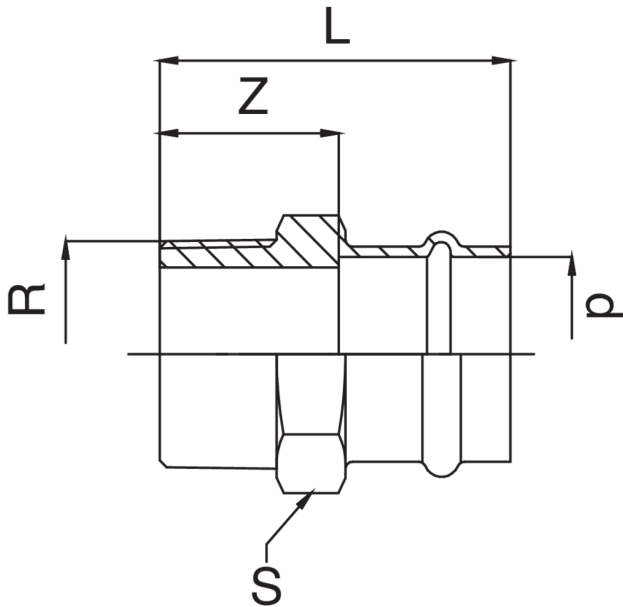

Manchon F/filetage mâle en bronze.

## Spécifications techniques

D X R	BAG	MASTER BOX	CODE	L	S	Z
12 x 3/8"	10	250	PG8243A38012000	40	21	22
12 x 1/2"	10	200	PG8243A12012000	43	21	25
15 x 3/8"	10	200	PG8243A38015000	44	25	22
15 x 1/2"	10	150	PG8243A12015000	46	25	24
15 x 3/4"	10	150	PG8243A34015000	48	28	26
18 x 1/2"	10	150	PG8243A12018000	48	27	25
18 x 3/4"	10	100	PG8243A34018000	49	28	26
22 x 1/2"	10	100	PG8243A12022000	49	32	25
22 x 3/4"	10	100	PG8243A34022000	51	32	27
22 x 1"	5	70	PG8243B01022000	52	34	28
28 x 3/4"	5	50	PG8243A34028000	52	38	27
28 x 1"	5	50	PG8243B01028000	54	38	29
28 x 1"1/4	5	50	PG8243B14028000	58	42	33
35 x 1"	5	30	PG8243B01035000	58	46	32
35 x 1"1/4	5	40	PG8243B14035000	60	46	34
35 x 1"1/2	5	25	PG8243B12035000	60	48	34
42 x 1"1/4	5	20	PG8243B14042000	75	56	39
42 x 1"1/2	5	25	PG8243B12042000	75	56	39
54 x 1"1/2	1	15	PG8243B12054000	81	68	41
54 x 2"	1	10	PG8243C02054000	86	68	46