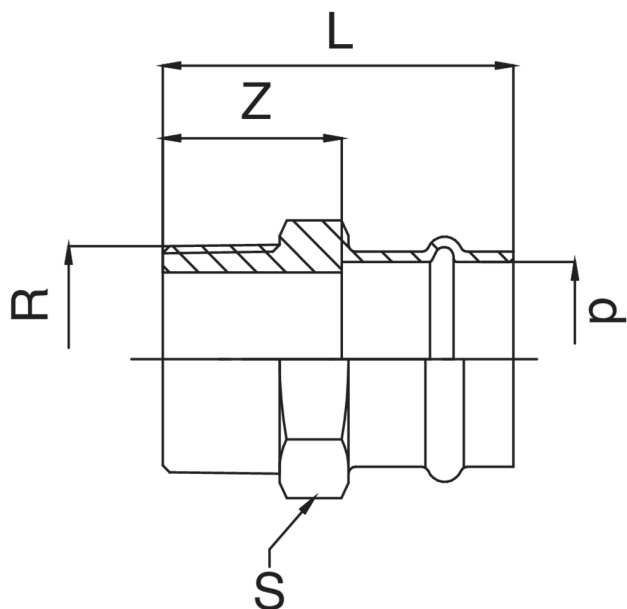

Manchon F/filetage mâle en bronze.

Spécifications techniques

D X R	BAG	MASTER BOX	CODE	L	S	Z
12 x 3/8"	10	250	PG8243A38012000	40	21	22
12 x 1/2"	10	200	PG8243A12012000	43	21	25
15 x 3/8"	10	200	PG8243A38015000	44	25	22
15 x 1/2"	10	150	PG8243A12015000	46	25	24
15 x 3/4"	10	150	PG8243A34015000	48	28	26
18 x 1/2"	10	150	PG8243A12018000	48	27	25
18 x 3/4"	10	100	PG8243A34018000	49	28	26
22 x 1/2"	10	100	PG8243A12022000	49	32	25
22 x 3/4"	10	100	PG8243A34022000	51	32	27
22 x 1"	5	70	PG8243B01022000	52	34	28
28 x 3/4"	5	50	PG8243A34028000	52	38	27
28 x 1"	5	50	PG8243B01028000	54	38	29
28 x 1"1/4	5	50	PG8243B14028000	58	42	33
35 x 1"	5	30	PG8243B01035000	58	46	32
35 x 1"1/4	5	40	PG8243B14035000	60	46	34
35 x 1"1/2	5	25	PG8243B12035000	60	48	34
42 x 1"1/4	5	20	PG8243B14042000	75	56	39
42 x 1"1/2	5	25	PG8243B12042000	75	56	39
54 x 1"1/2	1	15	PG8243B12054000	81	68	41
54 x 2"	1	10	PG8243C02054000	86	68	46