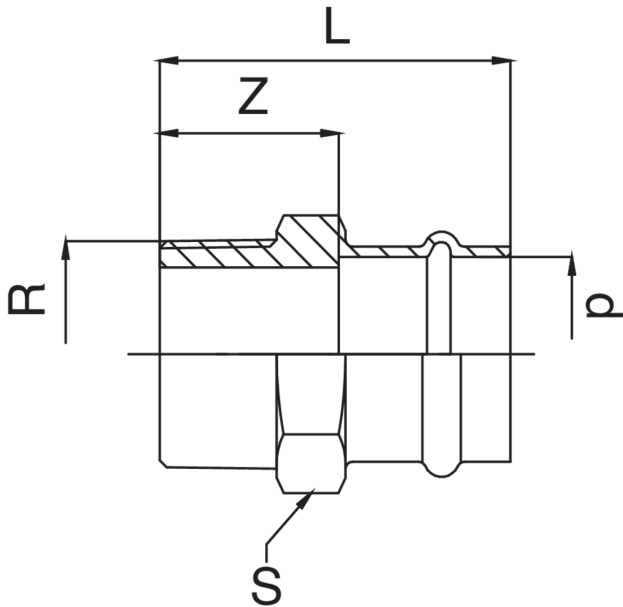

Manchon F/filetage mâle en bronze.

Spécifications techniques

D X R	BAG	MASTER BOX	CODE	L	S	Z
12 x 3/8"	10	250	PG8243A38012000	40	21	22
12 x 1/2"	10	200	PG8243A12012000	43	21	25
15 x 3/8"	10	200	PG8243A38015000	44	25	22
15 x 1/2"	10	150	PG8243A12015000	46	25	24
15 x 3/4"	10	150	PG8243A34015000	48	28	26
18 x 1/2"	10	150	PG8243A12018000	48	27	25
18 x 3/4"	10	100	PG8243A34018000	49	28	26
22 x 1/2"	10	100	PG8243A12022000	49	32	25
22 x 3/4"	10	100	PG8243A34022000	51	32	27
22 x 1"	5	70	PG8243B01022000	52	34	28
28 x 3/4"	5	50	PG8243A34028000	52	38	27
28 x 1"	5	50	PG8243B01028000	54	38	29
28 x 1"1/4	5	50	PG8243B14028000	58	42	33
35 x 1"	5	30	PG8243B01035000	58	46	32
35 x 1"1/4	5	40	PG8243B14035000	60	46	34
35 x 1"1/2	5	25	PG8243B12035000	60	48	34
42 x 1"1/4	5	20	PG8243B14042000	75	56	39
42 x 1"1/2	5	25	PG8243B12042000	75	56	39
54 x 1"1/2	1	15	PG8243B12054000	81	68	41
54 x 2"	1	10	PG8243C02054000	86	68	46