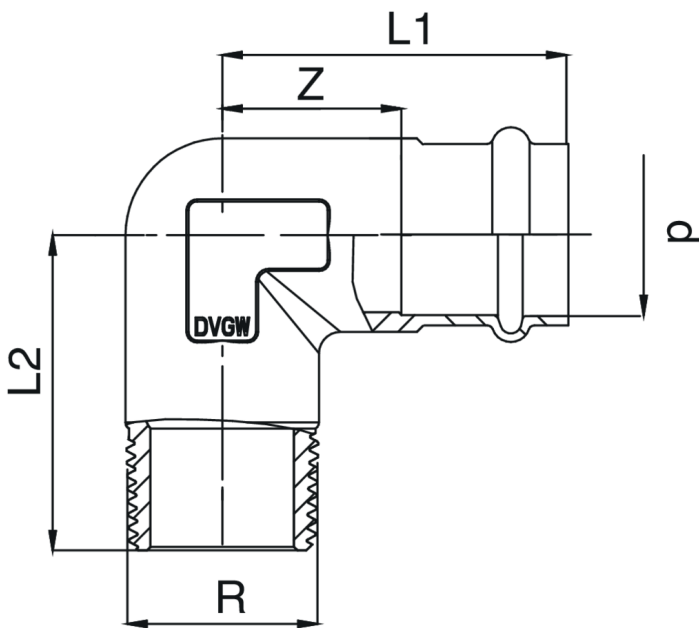

Coude 90° F/filetage mâle en bronze.

Spécifications techniques

D X R	BAG	MASTER BOX	CODE	L1	L2	Z
12 x 1/2"	10	150	PG8092A12012000	43	34	25
15 x 3/8"	10	100	PG8092A38015000	42	32	20
15 x 1/2"	10	100	PG8092A12015000	44	34	22
18 x 1/2"	10	80	PG8092A12018000	47	49	24
18 x 3/4"	5	70	PG8092A34018000	49	50	26
22 x 3/4"	10	50	PG8092A34022000	55	39	31
28 x 1"	5	30	PG8092B01028000	59	73	34
35 x 1"1/4	1	15	PG8092B14035000	70	86	44
42 x 1"1/2	1	10	PG8092B12042000	87	95	51
54 x 2"	1	7	PG8092C02054000	110	118	66