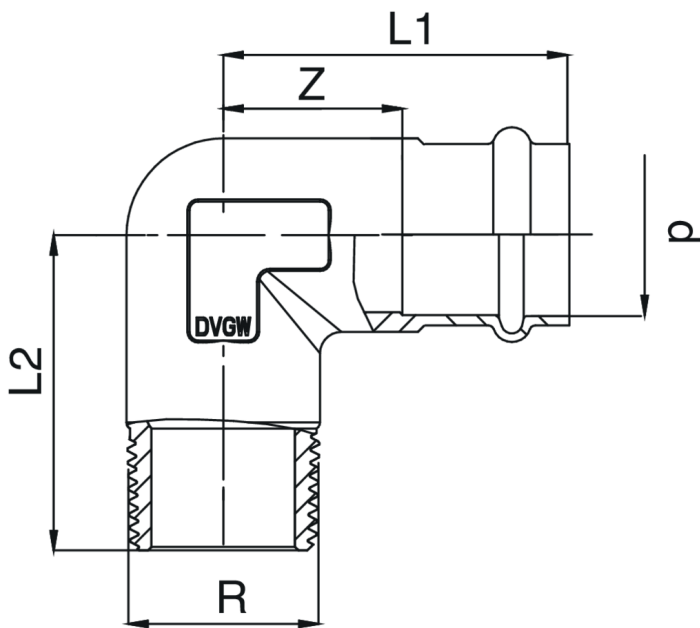

Coude 90° F/filetage mâle en bronze.

Spécifications techniques

D X R	BAG	MASTER BOX	CODE	L1	L2	Z
12 x 1/2"	10	150	PG8092A12012000	43	34	25
15 x 3/8"	10	100	PG8092A38015000	42	32	20
15 x 1/2"	10	100	PG8092A12015000	44	34	22
18 x 1/2"	10	80	PG8092A12018000	47	49	24
18 x 3/4"	5	70	PG8092A34018000	49	50	26
22 x 3/4"	10	50	PG8092A34022000	55	39	31
28 x 1"	5	30	PG8092B01028000	59	73	34
35 x 1"1/4	1	15	PG8092B14035000	70	86	44
42 x 1"1/2	1	10	PG8092B12042000	87	95	51
54 x 2"	1	7	PG8092C02054000	110	118	66