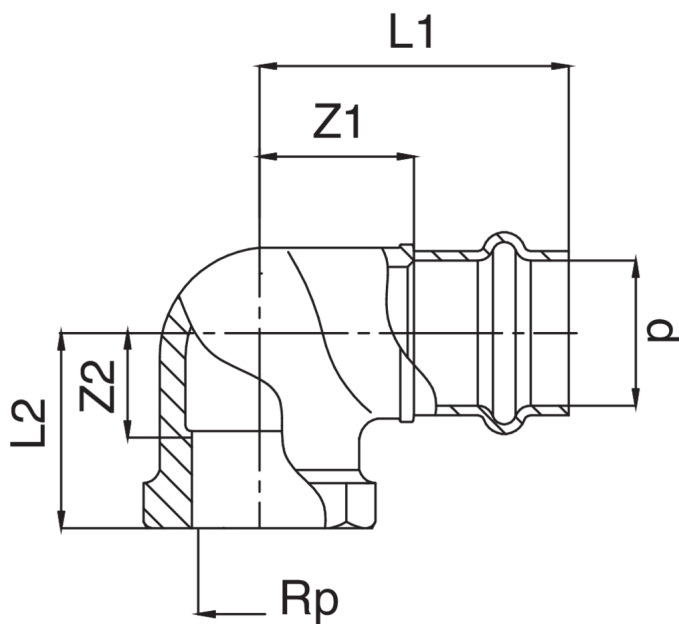

Coude 90° F/filetage femelle en bronze.

Spécifications techniques

D X RP	BAG	MASTER BOX	CODE	L1	L2	Z1	Z2
12 x 3/8"	10	150	PG8090A38012000	44	18	26	9
12 x 1/2"	10	150	PG8090A12012000	44	22	26	11
15 x 3/8"	10	100	PG8090A38015000	47	19	25	10
15 x 1/2"	10	100	PG8090A12015000	45	24	23	13
15 x 3/4"	10	70	PG8090A34015000	49	31	27	16
18 x 1/2"	10	100	PG8090A12018000	47	24	24	13
18 x 3/4"	5	70	PG8090A34018000	50	24	27	9
22 x 1/2"	10	60	PG8090A12022000	49	24	25	13
22 x 3/4"	5	60	PG8090A34022000	49	29	25	6
22 x 1"	5	40	PG8090B01022000	60	33	36	10
28 x 1"	5	40	PG8090B01028000	61	33	36	9
35 x 1"1/4	5	20	PG8090B14035000	67	40	41	22
42 x 1"1/2	5	20	PG8090B12042000	77	43	41	25
54 x 2"	1	8	PG8090C02054000	97	57	57	39