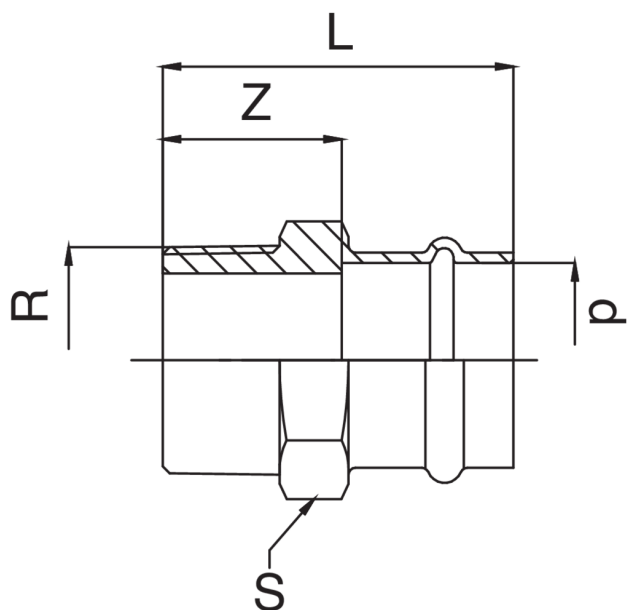

Manchon F/filetage mâle en bronze.

Spécifications techniques

D X R	BAG	MASTER BOX	CODE	L	S	Z
12 x 3/8"	10	250	RZ8243A38012000	40	21	22
12 x 1/2"	10	200	RZ8243A12012000	43	21	25
14 x 3/8"	10	200	RZ8243A38014000	44	25	22
14 x 1/2"	10	200	RZ8243A12014000	46	25	24
15 x 3/8"	10	200	RZ8243A38015000	44	25	22
15 x 1/2"	10	150	RZ8243A12015000	46	25	24
15 x 3/4"	10	100	RZ8243A34015000	48	28	26
16 x 1/2"	10	150	RZ8243A12016000	46	25	24
16 x 3/4"	10	100	RZ8243A34016000	48	28	26
18 x 1/2"	10	150	RZ8243A12018000	48	27	25
18 x 3/4"	10	100	RZ8243A34018000	49	28	26
22 x 1/2"	10	100	RZ8243A12022000	49	32	25
22 x 3/4"	10	100	RZ8243A34022000	51	32	27
22 x 1"	5	50	RZ8243B01022000	52	34	28
28 x 3/4"	5	70	RZ8243A34028000	52	38	27
28 x 1"	5	50	RZ8243B01028000	54	38	29
28 x 1"1/4	5	50	RZ8243B14028000	58	42	33
35 x 1"	5	30	RZ8243B01035000	58	46	32
35 x 1"1/4	5	40	RZ8243B14035000	60	46	34
35 x 1"1/2	5	25	RZ8243B12035000	60	48	34
42 x 1"1/4	5	20	RZ8243B14042000	75	56	39
42 x 1"1/2	5	25	RZ8243B12042000	75	56	39
54 x 1"1/2	1	15	RZ8243B12054000	81	68	41
54 x 2"	1	10	RZ8243C02054000	86	68	46

The big-size, item RB8243, is available.

Applications

DRINKING WATER

HEATING

HVAC

COMPRESSED AIR

FIREFIGHTING