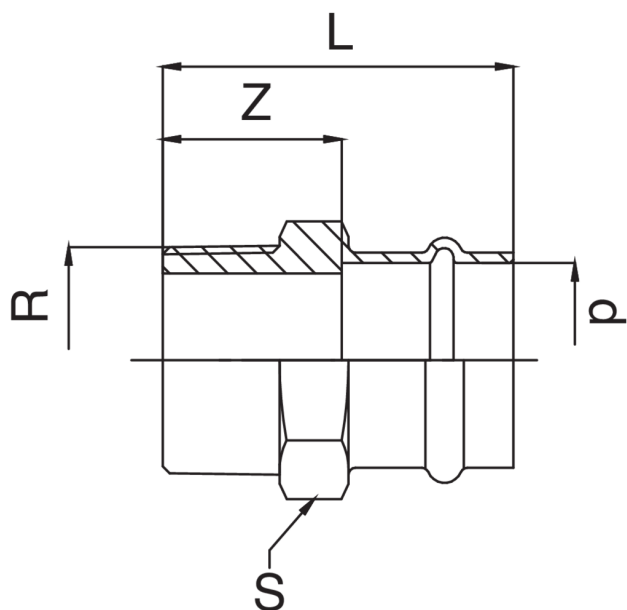

Manchon F/filetage mâle en bronze.

Spécifications techniques

D X R	BAG	MASTER BOX	CODE	L	S	Z
12 x 3/8"	10	250	RS8243A38012000	40	21	22
12 x 1/2"	10	200	RS8243A12012000	43	21	25
15 x 3/8"	10	200	RS8243A38015000	44	25	22
15 x 1/2"	10	150	RS8243A12015000	46	25	24
15 x 3/4"	10	100	RS8243A34015000	48	28	26
18 x 1/2"	10	150	RS8243A12018000	48	27	25
18 x 3/4"	10	100	RS8243A34018000	49	28	26
22 x 1/2"	10	100	RS8243A12022000	49	32	25
22 x 3/4"	10	100	RS8243A34022000	51	32	27
22 x 1"	5	70	RS8243B01022000	52	34	28
28 x 3/4"	5	70	RS8243A34028000	52	38	27
28 x 1"	5	50	RS8243B01028000	54	38	29
28 x 1"1/4	5	50	RS8243B14028000	58	42	33
35 x 1"	5	30	RS8243B01035000	58	46	32
35 x 1"1/4	5	40	RS8243B14035000	60	46	34
35 x 1"1/2	5	25	RS8243B12035000	60	48	34
42 x 1"1/4	5	20	RS8243B14042000	75	56	39
42 x 1"1/2	5	25	RS8243B12042000	75	56	39
54 x 1"1/2	1	15	RS8243B12054000	81	68	41
54 x 2"	1	10	RS8243C02054000	86	68	46

The big-size, item RB8243, is available.

Applications

DRINKING
WATER

HEATING

HVAC

GAS

COMPRESSED
AIR

FIREFIGHTING