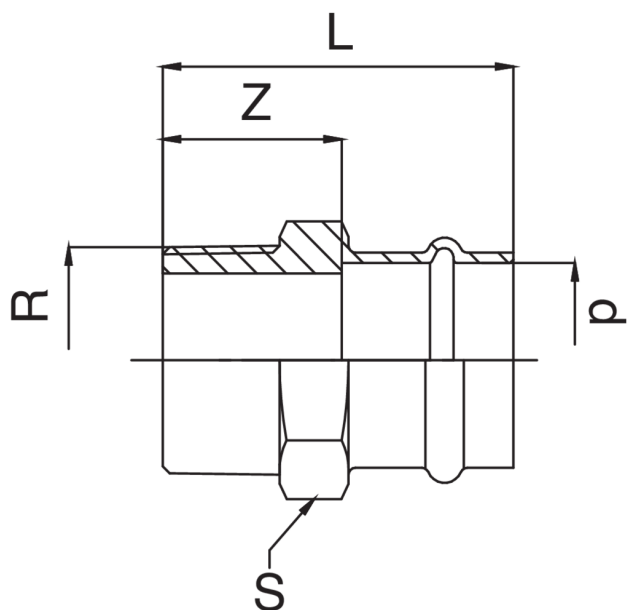

Manchon F/filetage mâle en bronze.

## Spécifications techniques

D X R	BAG	MASTER BOX	CODE	L	S	Z
12 x 3/8"	10	250	RS8243A38012000	40	21	22
12 x 1/2"	10	200	RS8243A12012000	43	21	25
15 x 3/8"	10	200	RS8243A38015000	44	25	22
15 x 1/2"	10	150	RS8243A12015000	46	25	24
15 x 3/4"	10	100	RS8243A34015000	48	28	26
18 x 1/2"	10	150	RS8243A12018000	48	27	25
18 x 3/4"	10	100	RS8243A34018000	49	28	26
22 x 1/2"	10	100	RS8243A12022000	49	32	25
22 x 3/4"	10	100	RS8243A34022000	51	32	27
22 x 1"	5	70	RS8243B01022000	52	34	28
28 x 3/4"	5	70	RS8243A34028000	52	38	27
28 x 1"	5	50	RS8243B01028000	54	38	29
28 x 1"1/4	5	50	RS8243B14028000	58	42	33
35 x 1"	5	30	RS8243B01035000	58	46	32
35 x 1"1/4	5	40	RS8243B14035000	60	46	34
35 x 1"1/2	5	25	RS8243B12035000	60	48	34
42 x 1"1/4	5	20	RS8243B14042000	75	56	39
42 x 1"1/2	5	25	RS8243B12042000	75	56	39
54 x 1"1/2	1	15	RS8243B12054000	81	68	41
54 x 2"	1	10	RS8243C02054000	86	68	46

The big-size, item RB8243, is available.