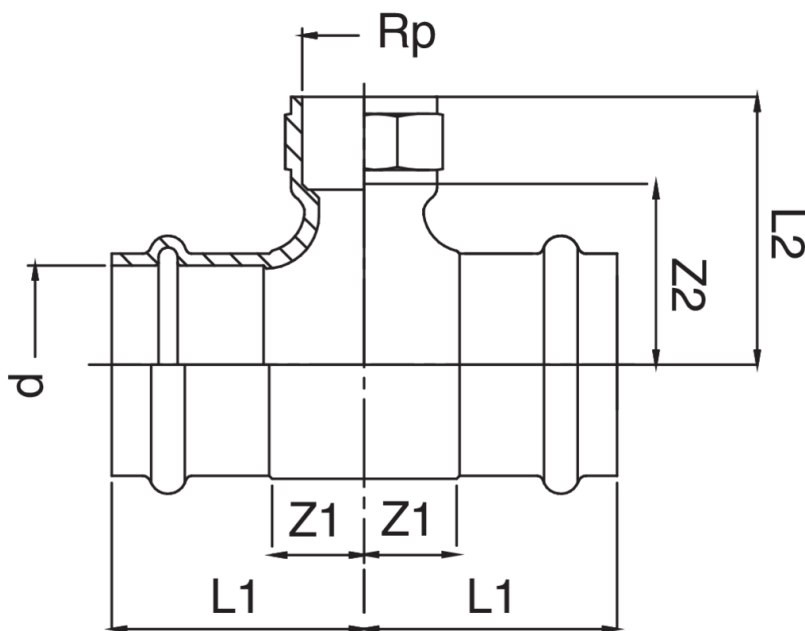

Té F/filetage femelle/F en bronze.

## Spécifications techniques

D X RP	BAG	MASTER BOX	CODE	L1	L2	Z1	Z2
12 x 1/2"	10	100	RS8130012A12012	44	23	26	13
15 x 3/8"	10	80	RS8130015A38015	43	22	21	12
15 x 1/2"	10	80	RS8130015A12015	45	23	23	13
18 x 1/2"	10	60	RS8130018A12018	47	24	24	14
22 x 1/2"	5	50	RS8130022A12022	48	25	24	15
22 x 3/4"	5	40	RS8130022A34022	53	31	29	16
28 x 1/2"	5	25	RS8130028A12028	53	50	28	35
28 x 3/4"	5	20	RS8130028A34028	53	50	27	35
28 x 1"	5	25	RS8130028B01028	56	35	30	20
35 x 1/2"	5	20	RS8130035A12035	49	38	23	23
42 x 1/2"	1	10	RS8130042A12042	55	50	19	35
54 x 1/2"	1	5	RS8130054A12054	67	54	27	39

The big-size, item RB8130, is available.