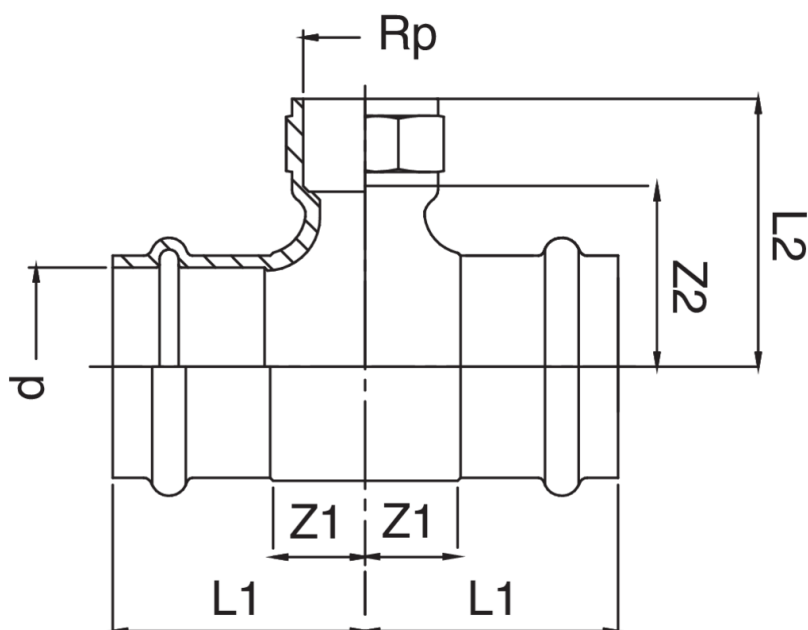

Té F/filetage femelle/F en bronze.

Spécifications techniques

D X RP	BAG	MASTER BOX	CODE	L1	L2	Z1	Z2
12 x 1/2"	10	100	RS8130012A12012	44	23	26	13
15 x 3/8"	10	80	RS8130015A38015	43	22	21	12
15 x 1/2"	10	80	RS8130015A12015	45	23	23	13
18 x 1/2"	10	60	RS8130018A12018	47	24	24	14
22 x 1/2"	5	50	RS8130022A12022	48	25	24	15
22 x 3/4"	5	40	RS8130022A34022	53	31	29	16
28 x 1/2"	5	25	RS8130028A12028	53	50	28	35
28 x 3/4"	5	20	RS8130028A34028	53	50	27	35
28 x 1"	5	25	RS8130028B01028	56	35	30	20
35 x 1/2"	5	20	RS8130035A12035	49	38	23	23
42 x 1/2"	1	10	RS8130042A12042	55	50	19	35
54 x 1/2"	1	5	RS8130054A12054	67	54	27	39