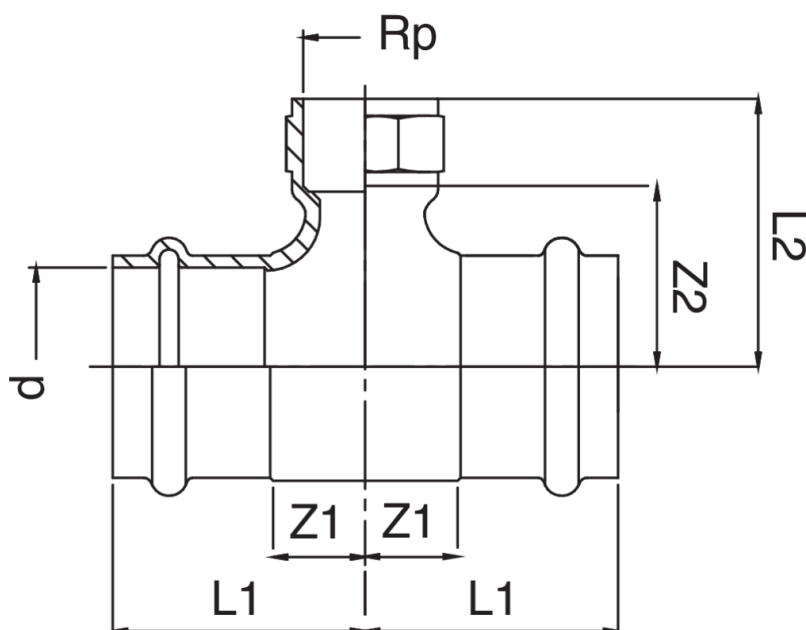

## Spécifications techniques

D X RP	BAG	MASTER BOX	CODE	L1	L2	Z1	Z2
12 x 1/2"	10	100	RS8130012A12012	44	23	26	13
15 x 3/8"	10	80	RS8130015A38015	43	22	21	12
15 x 1/2"	10	80	RS8130015A12015	45	23	23	13
18 x 1/2"	10	60	RS8130018A12018	47	24	24	14
22 x 1/2"	5	50	RS8130022A12022	48	25	24	15
22 x 3/4"	5	40	RS8130022A34022	53	31	29	16
28 x 1/2"	5	25	RS8130028A12028	53	50	28	35
28 x 3/4"	5	20	RS8130028A34028	53	50	27	35
28 x 1"	5	25	RS8130028B01028	56	35	30	20
35 x 1/2"	5	20	RS8130035A12035	49	38	23	23
42 x 1/2"	1	10	RS8130042A12042	55	50	19	35
54 x 1/2"	1	5	RS8130054A12054	67	54	27	39

The big-size, item RB8130, is available.