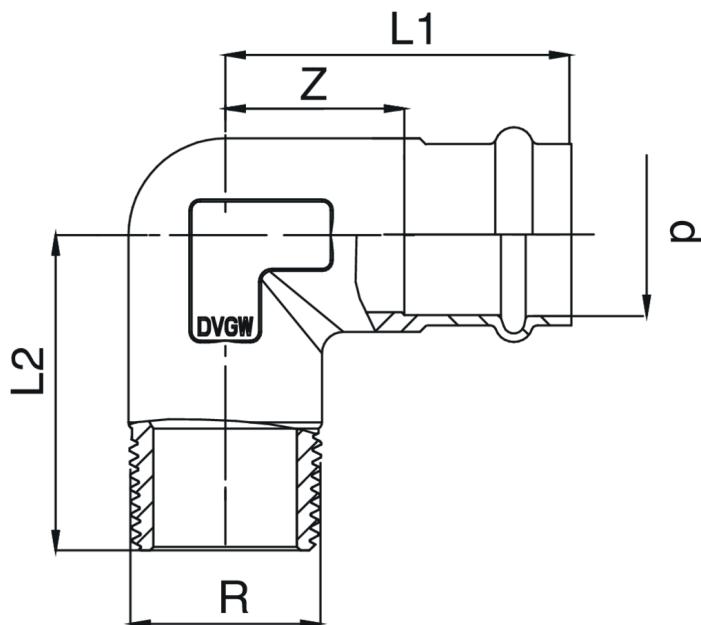

Coude 90° F/filetage mâle en bronze.

Spécifications techniques

D X R	BAG	MASTER BOX	CODE	L1	L2	Z
12 x 3/8"	10	150	RS8092A38012000	42	32	24
12 x 1/2"	10	150	RS8092A12012000	43	34	25
15 x 3/8"	10	100	RS8092A38015000	42	32	20
15 x 1/2"	10	100	RS8092A12015000	44	34	22
18 x 1/2"	10	80	RS8092A12018000	47	49	24
18 x 3/4"	5	70	RS8092A34018000	49	50	26
22 x 3/4"	10	50	RS8092A34022000	55	39	31
28 x 1"	5	30	RS8092B01028000	59	73	34
35 x 1"1/4	1	15	RS8092B14035000	70	86	44
42 x 1"1/2	1	10	RS8092B12042000	87	95	51
54 x 2"	1	7	RS8092C02054000	110	118	66