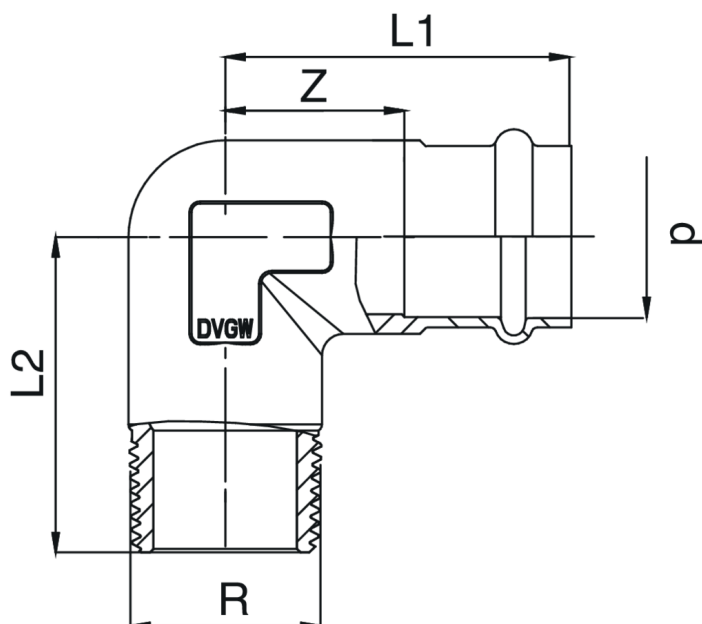

Coude 90° F/filetage mâle en bronze.

## Spécifications techniques

D X R	BAG	MASTER BOX	CODE	L1	L2	Z
12 x 3/8"	10	150	RS8092A38012000	42	32	24
12 x 1/2"	10	150	RS8092A12012000	43	34	25
15 x 3/8"	10	100	RS8092A38015000	42	32	20
15 x 1/2"	10	100	RS8092A12015000	44	34	22
18 x 1/2"	10	80	RS8092A12018000	47	49	24
18 x 3/4"	5	70	RS8092A34018000	49	50	26
22 x 3/4"	10	50	RS8092A34022000	55	39	31
28 x 1"	5	30	RS8092B01028000	59	73	34
35 x 1"1/4	1	15	RS8092B14035000	70	86	44
42 x 1"1/2	1	10	RS8092B12042000	87	95	51
54 x 2"	1	7	RS8092C02054000	110	118	66