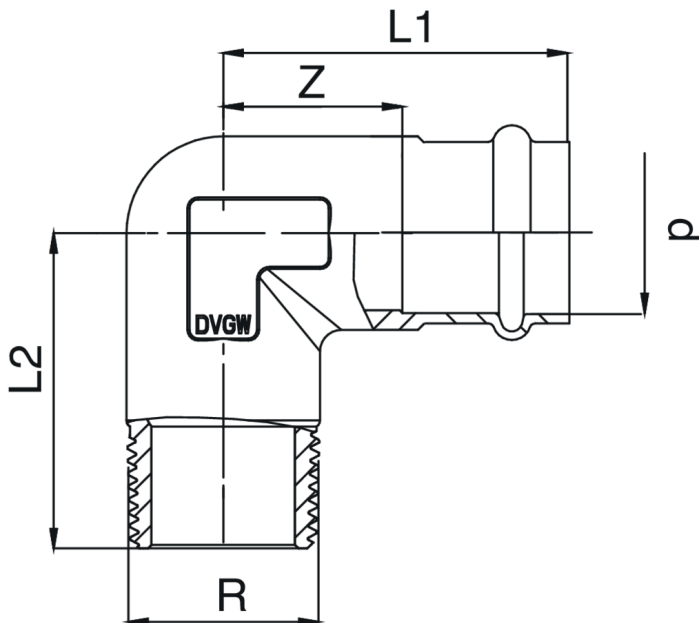

Coude 90° F/filetage mâle en bronze.

## Spécifications techniques

D X R	BAG	MASTER BOX	CODE	L1	L2	Z
12 x 3/8"	10	150	RS8092A38012000	42	32	24
12 x 1/2"	10	150	RS8092A12012000	43	34	25
15 x 3/8"	10	100	RS8092A38015000	42	32	20
15 x 1/2"	10	100	RS8092A12015000	44	34	22
18 x 1/2"	10	80	RS8092A12018000	47	49	24
18 x 3/4"	5	70	RS8092A34018000	49	50	26
22 x 3/4"	10	50	RS8092A34022000	55	39	31
28 x 1"	5	30	RS8092B01028000	59	73	34
35 x 1"1/4	1	15	RS8092B14035000	70	86	44
42 x 1"1/2	1	10	RS8092B12042000	87	95	51
54 x 2"	1	7	RS8092C02054000	110	118	66