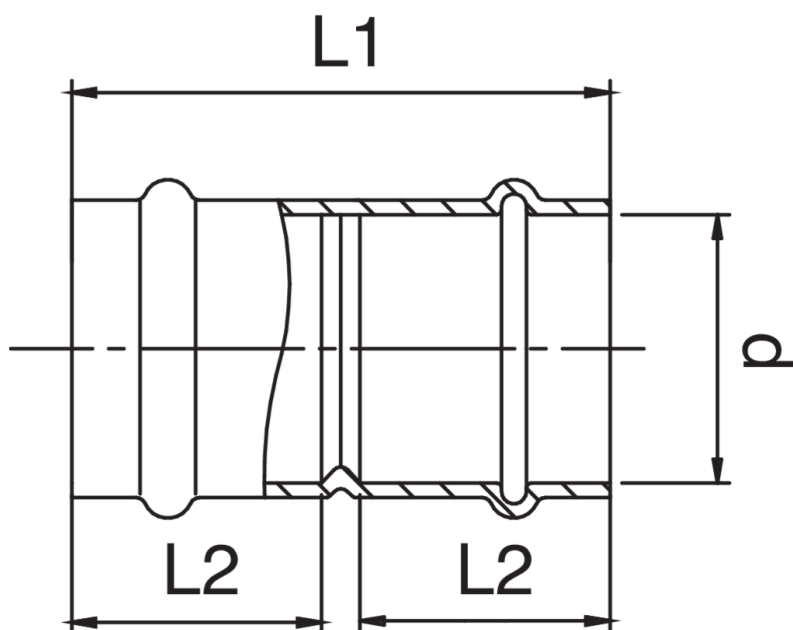

Manchon avec flexion F/F en cuivre.

Spécifications techniques

D	BAG	MASTER BOX	CODE	L1	L2
12	10	300	RS9270012012000	40	18
15	10	200	RS9270015015000	49	22
18	10	150	RS9270018018000	52	23
22	10	100	RS9270022022000	53	24
28	10	60	RS9270028028000	57	25
35	5	40	RS9270035035000	62	26
42	5	25	RS9270042042000	78	36
54	1	15	RS9270054054000	93	40

The big-size, item RR9270, is available.

Applications

DRINKING
WATER

HEATING

HVAC

GAS

COMPRESSED
AIR

FIREFIGHTING