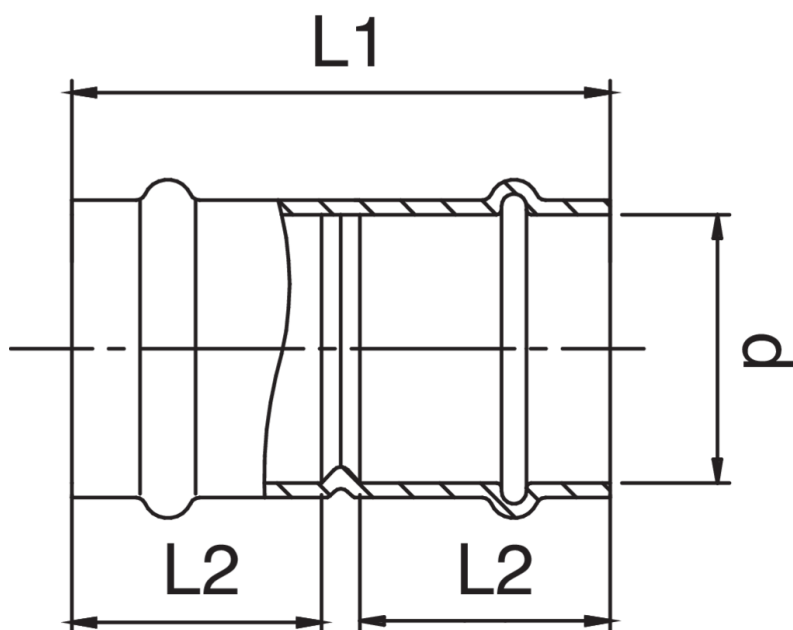

Manchon avec flexion F/F en cuivre.

Spécifications techniques

| D | BAG | MASTER BOX | CODE | L1 | L2 |
|----|-----|------------|-----------------|----|----|
| 12 | 10 | 300 | RS9270012012000 | 40 | 18 |
| 15 | 10 | 200 | RS9270015015000 | 49 | 22 |
| 18 | 10 | 150 | RS9270018018000 | 52 | 23 |
| 22 | 10 | 100 | RS9270022022000 | 53 | 24 |
| 28 | 10 | 60 | RS9270028028000 | 57 | 25 |
| 35 | 5 | 40 | RS9270035035000 | 62 | 26 |
| 42 | 5 | 25 | RS9270042042000 | 78 | 36 |
| 54 | 1 | 15 | RS9270054054000 | 93 | 40 |

The big-size, item RR9270, is available.

Applications

DRINKING
WATER

HEATING

HVAC

GAS

COMPRESSED
AIR

FIREFIGHTING