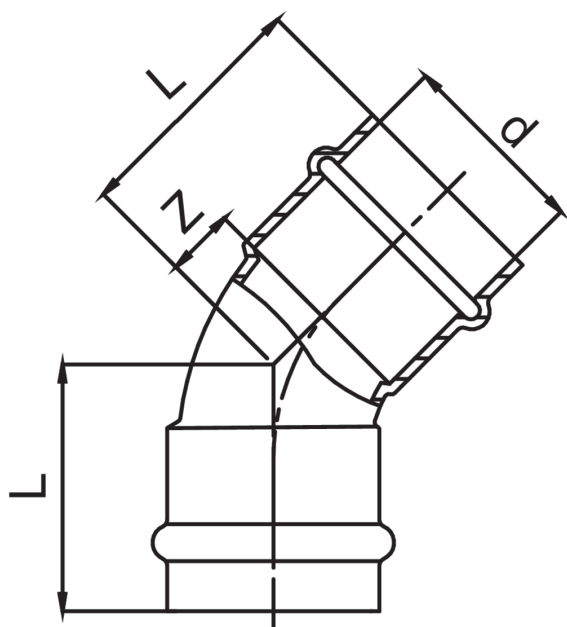

frabo
press
KOMBI

RS9041

PATENTED

Courbe 45° F/F en cuivre.

Spécifications techniques

D	BAG	MASTER BOX	CODE	L	Z
12	10	250	RS9041012012000	25	7
15	10	200	RS9041015015000	29	7
18	10	150	RS9041018018000	31	8
22	10	80	RS9041022022000	34	10
28	5	60	RS9041028028000	38	13
35	5	40	RS9041035035000	43	17
42	5	20	RS9041042042000	53	17
54	1	10	RS9041054054000	68	28

The big-size, item RR9041, is available.

Applications

DRINKING
WATER

HEATING

HVAC

GAS

COMPRESSED
AIR

FIREFIGHTING